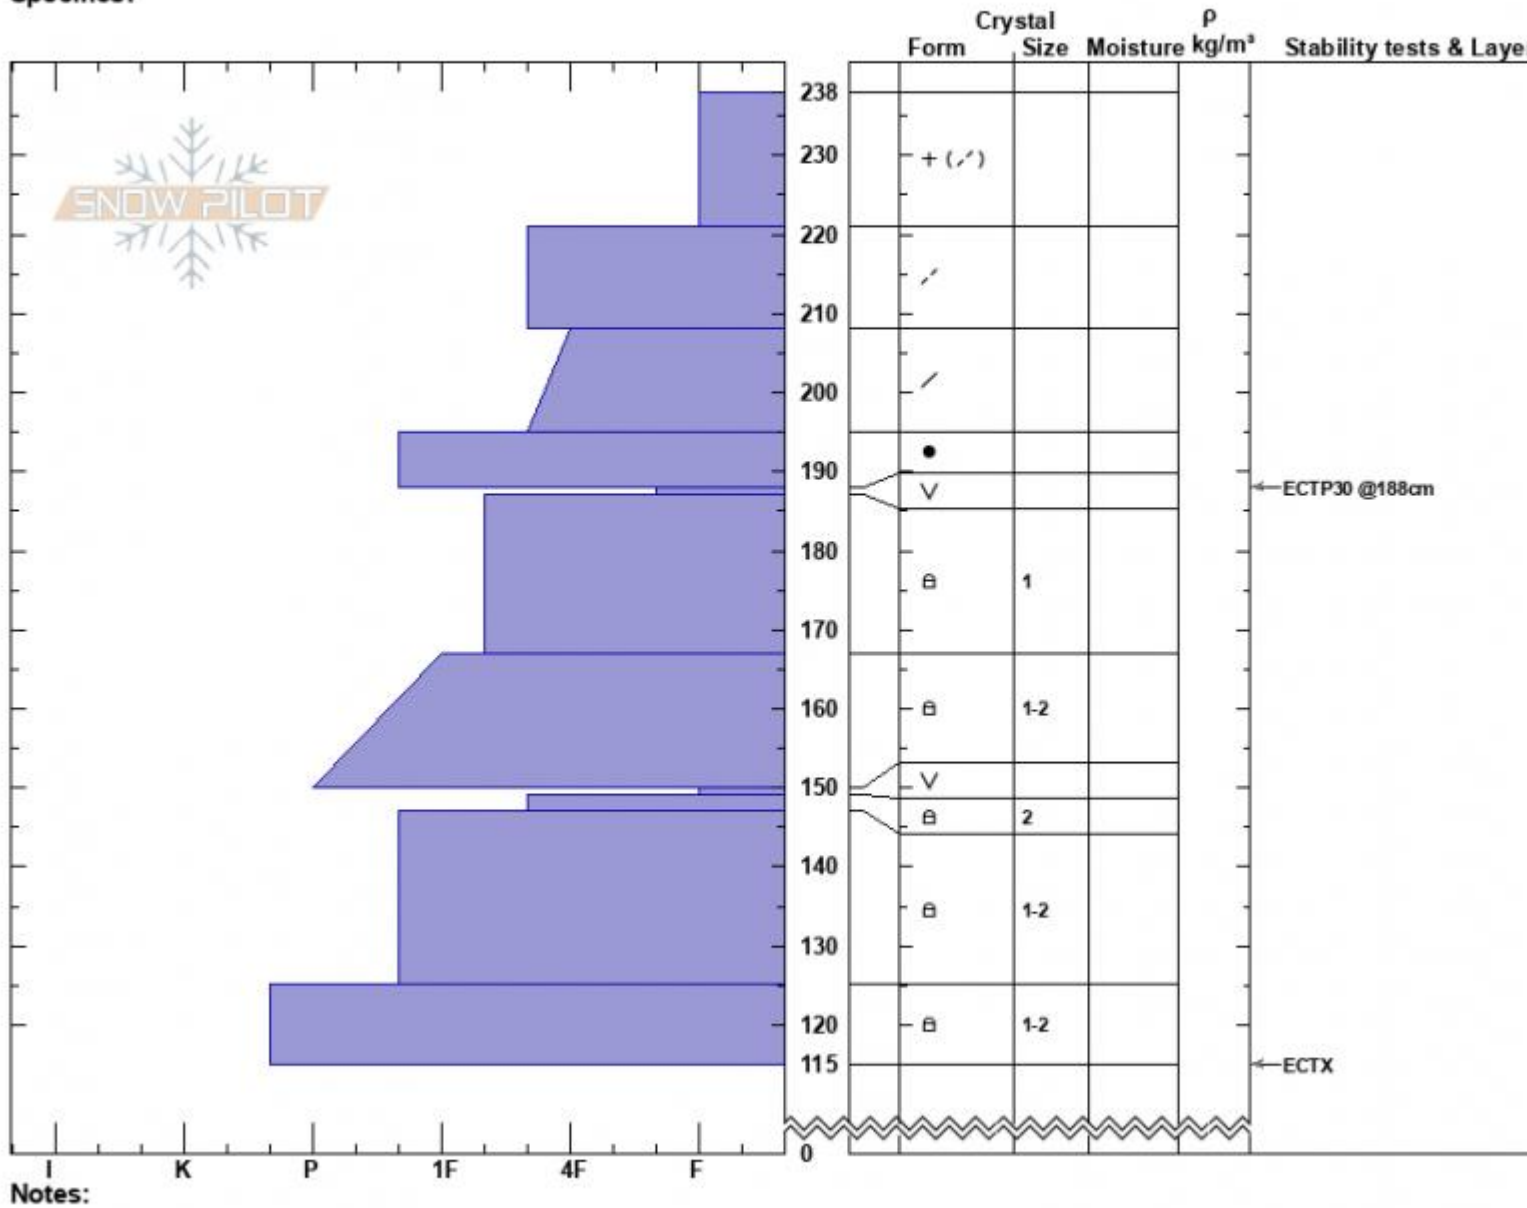

Independence Peak
 Beartooths
 MT
 Elevation: 9815 ft
 Aspect: 120°
 Specifics:

Alex Marienthal
 02/24/2023 - 1:40pm
 Co-ord: 45.20864N, -110.22116W
 Slope Angle: 17°
 Wind Loading: yes

Stability: Fair
 Air Temperature:
 Sky Cover: BKN
 Precipitation: NO
 Wind: NE Strong

HS:238 Layer Notes:
 238-221cm:Problematic layer

Advisory Region
 Out of Advisory Area
 Out of Advisory Area, 2023-02-25