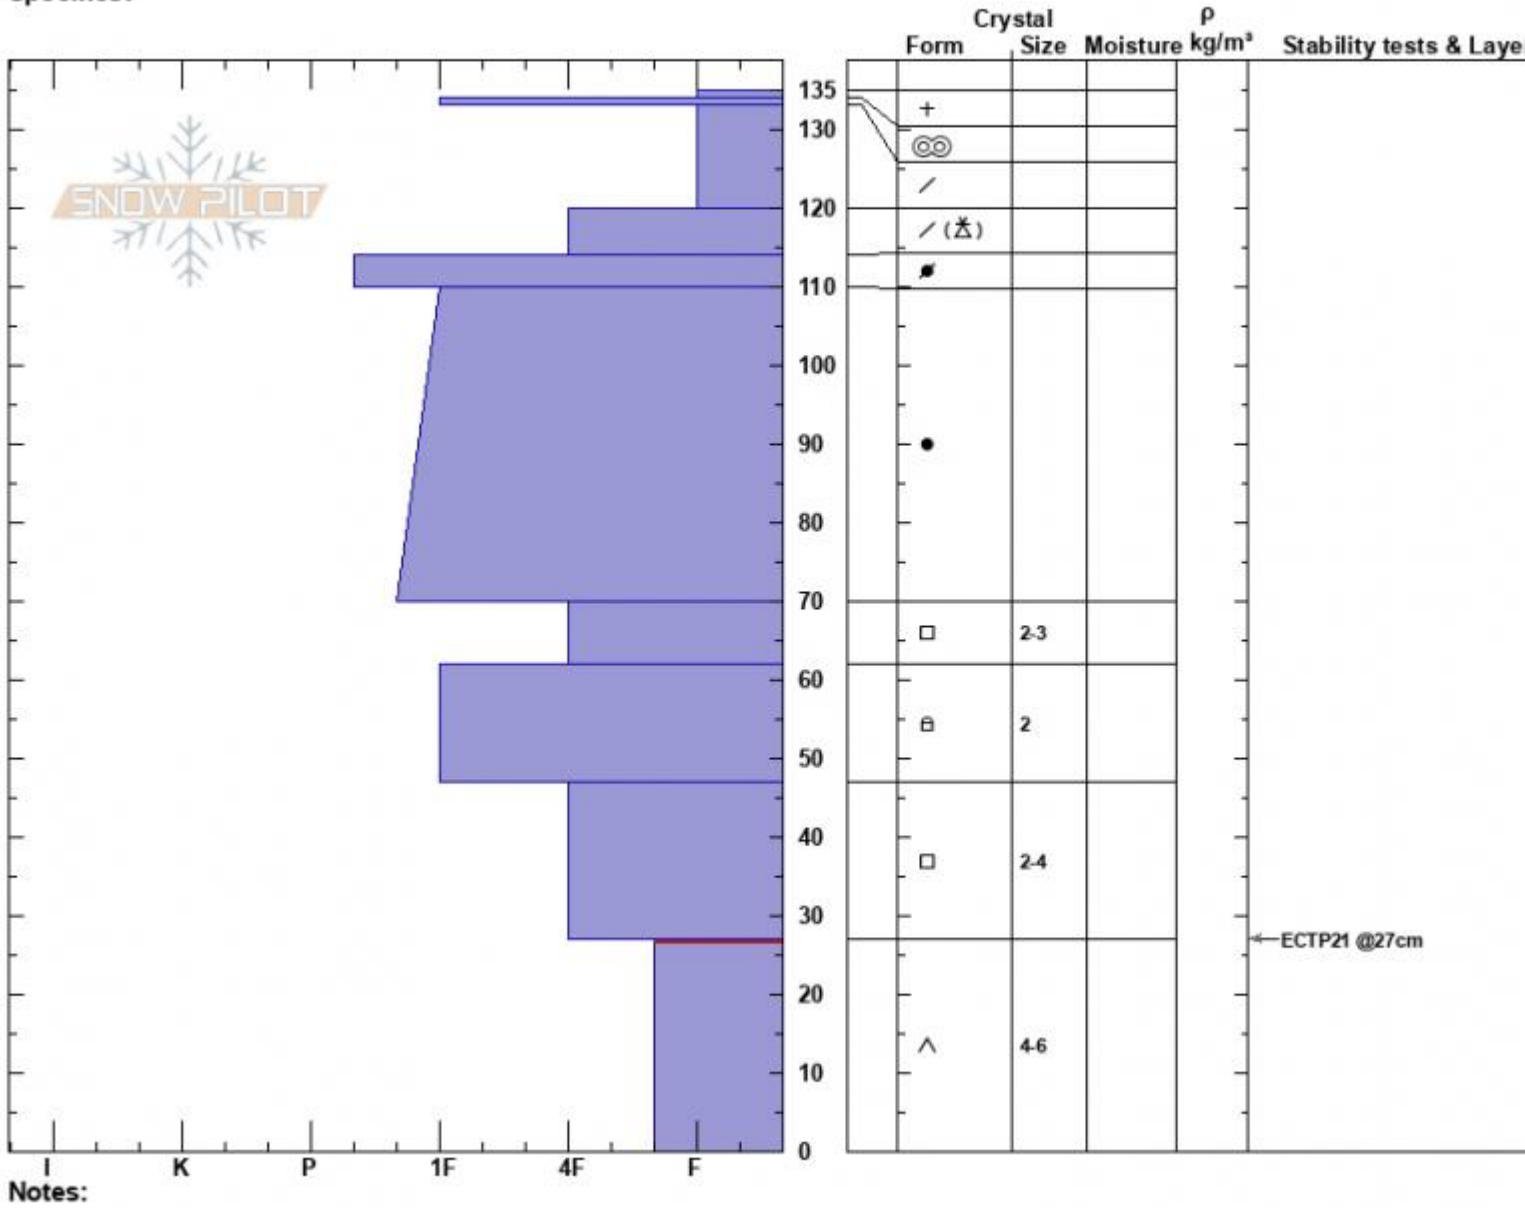

Ainger Entrance  
 Bridger Range  
 MT  
 Elevation: 8000 ft  
 Aspect: 100°  
 Specifics:

Dave Zinn  
 03/20/2023 - 12:00pm  
 Co-ord: 45.92531N, -110.97154W  
 Slope Angle: 25°  
 Wind Loading: no

Stability: Good  
 Air Temperature:  
 Sky Cover: OVC  
 Precipitation: S-1  
 Wind: S Light Breeze

HS:135  
 PF:30 27-0cm: Problematic layer  
 PS:20

Advisory Region  
 Bridger Range  
 Longitude  
 -110.98W  
 Latitude  
 45.92N  
 Bridger Range, 2023-03-23