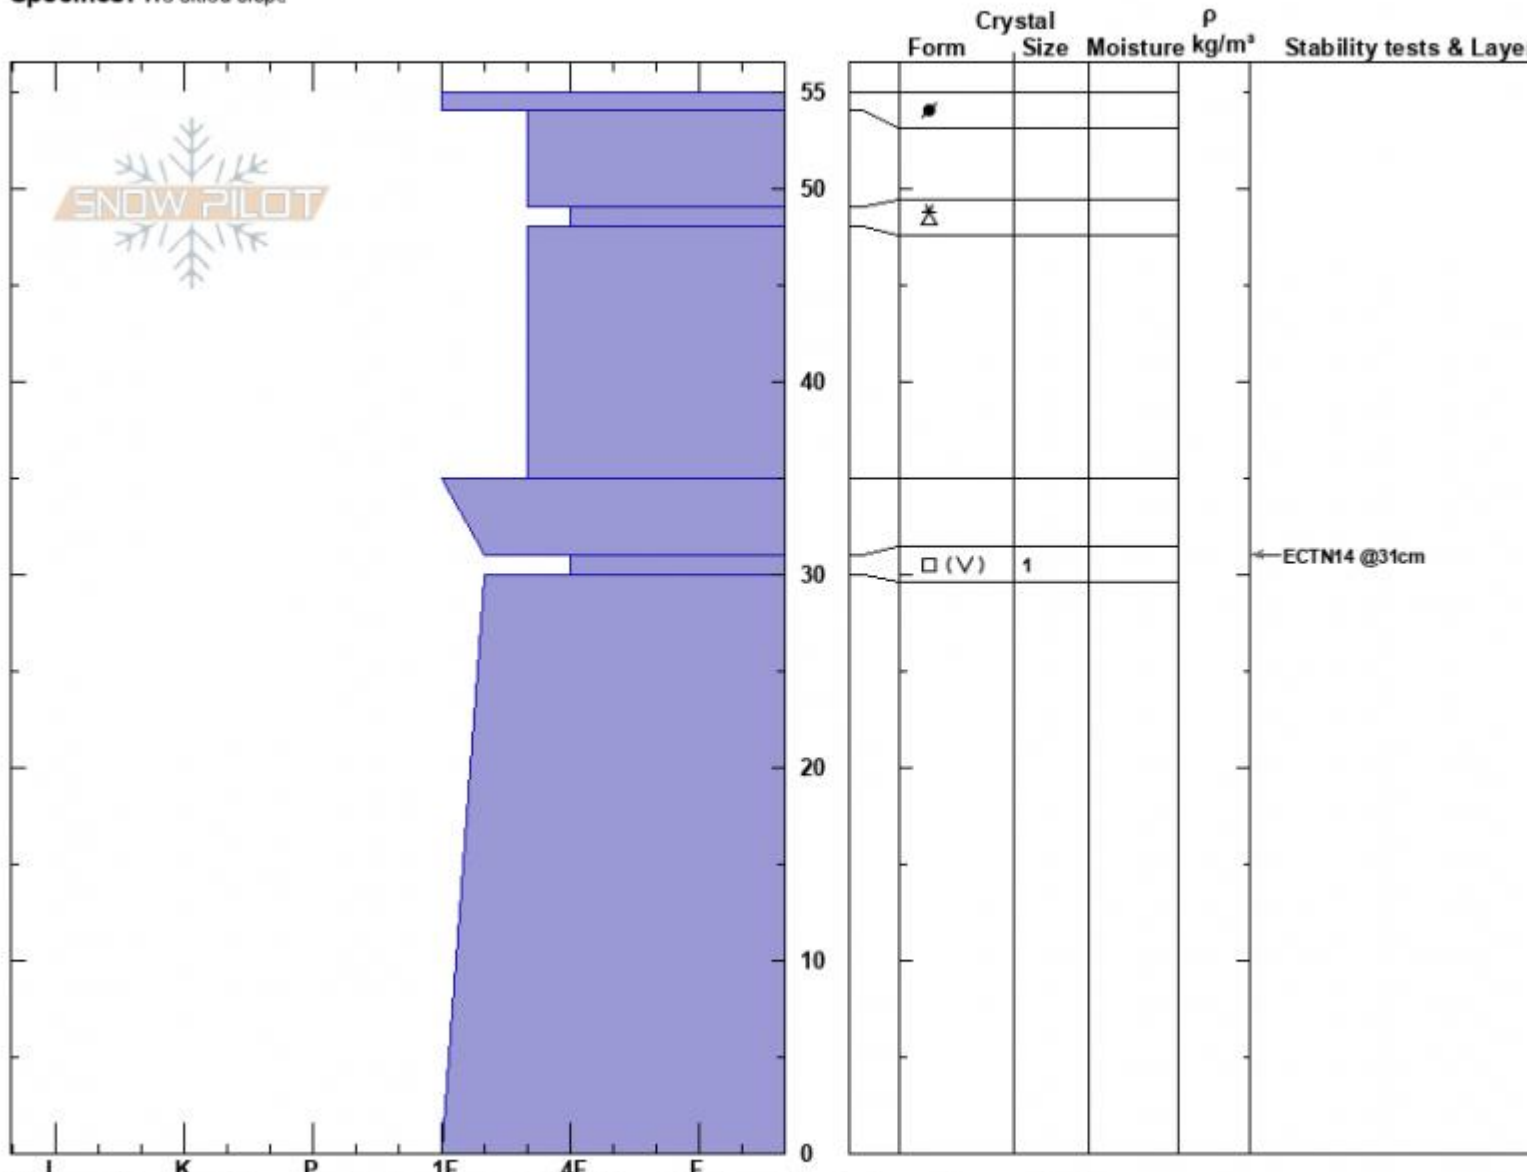

Hayden Creek
 Absaroka Range
 MT
 Elevation: 9850 ft
 Aspect: 78°
 Specifics: We skied slope

Beau Fredlund
 11/12/2023 - 11:00am
 Co-ord: 44.98676N, -109.91929E
 Slope Angle: 23°
 Wind Loading:

Stability:
 Air Temperature:
 Sky Cover: FEW
 Precipitation:
 Wind:

HS:55
 Layer Notes:
 31-30cm: Problematic layer

Notes: Wind gusts to 59mph last night (at Lulu Pass), left a thin wind crust and lots of pine needles on most slopes.

Advisory Region
 Cooke City
 Longitude
 -109.94W
 Latitude
 45.02N
 Cooke City, 2023-11-13