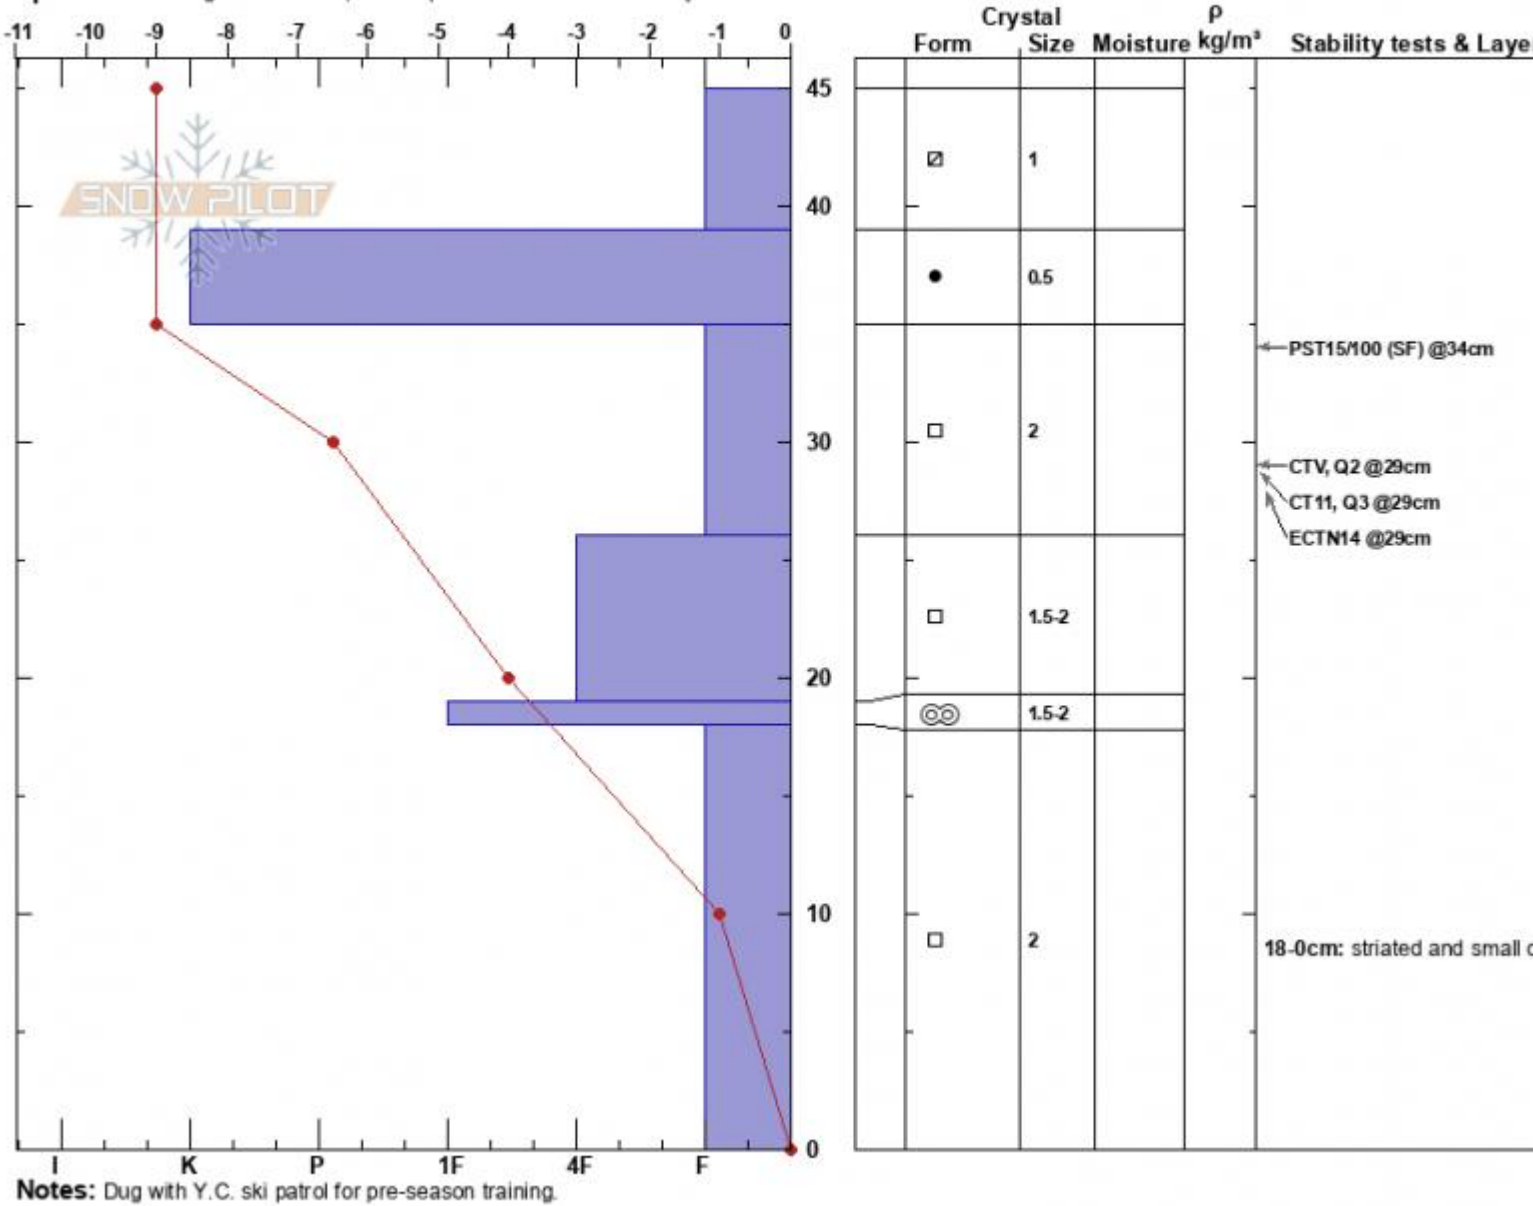

Y.C. 9,350' NE  
 Madison Range-N  
 MT  
 Elevation: 9350 ft  
 Aspect: 60°  
 Specifics: Pit dug in a Ski Area; Pit is representative of backcountry

Alex Marienthal  
 11/30/2023 - 12:20pm  
 Co-ord: 45.23322N, -111.44754W  
 Slope Angle: 25°  
 Wind Loading: previous

Stability:  
 Air Temperature: -6°C  
 Sky Cover: BKN  
 Precipitation: NO  
 Wind: Calm

HS:45  
 Layer Notes:  
 35-26cm: Problematic layer  
 18-0cm: striated and small cups

Advisory Region  
 Northern Madison  
 Longitude  
 -111.44W  
 Latitude  
 45.23N  
 Northern Madison, 2023-12-03