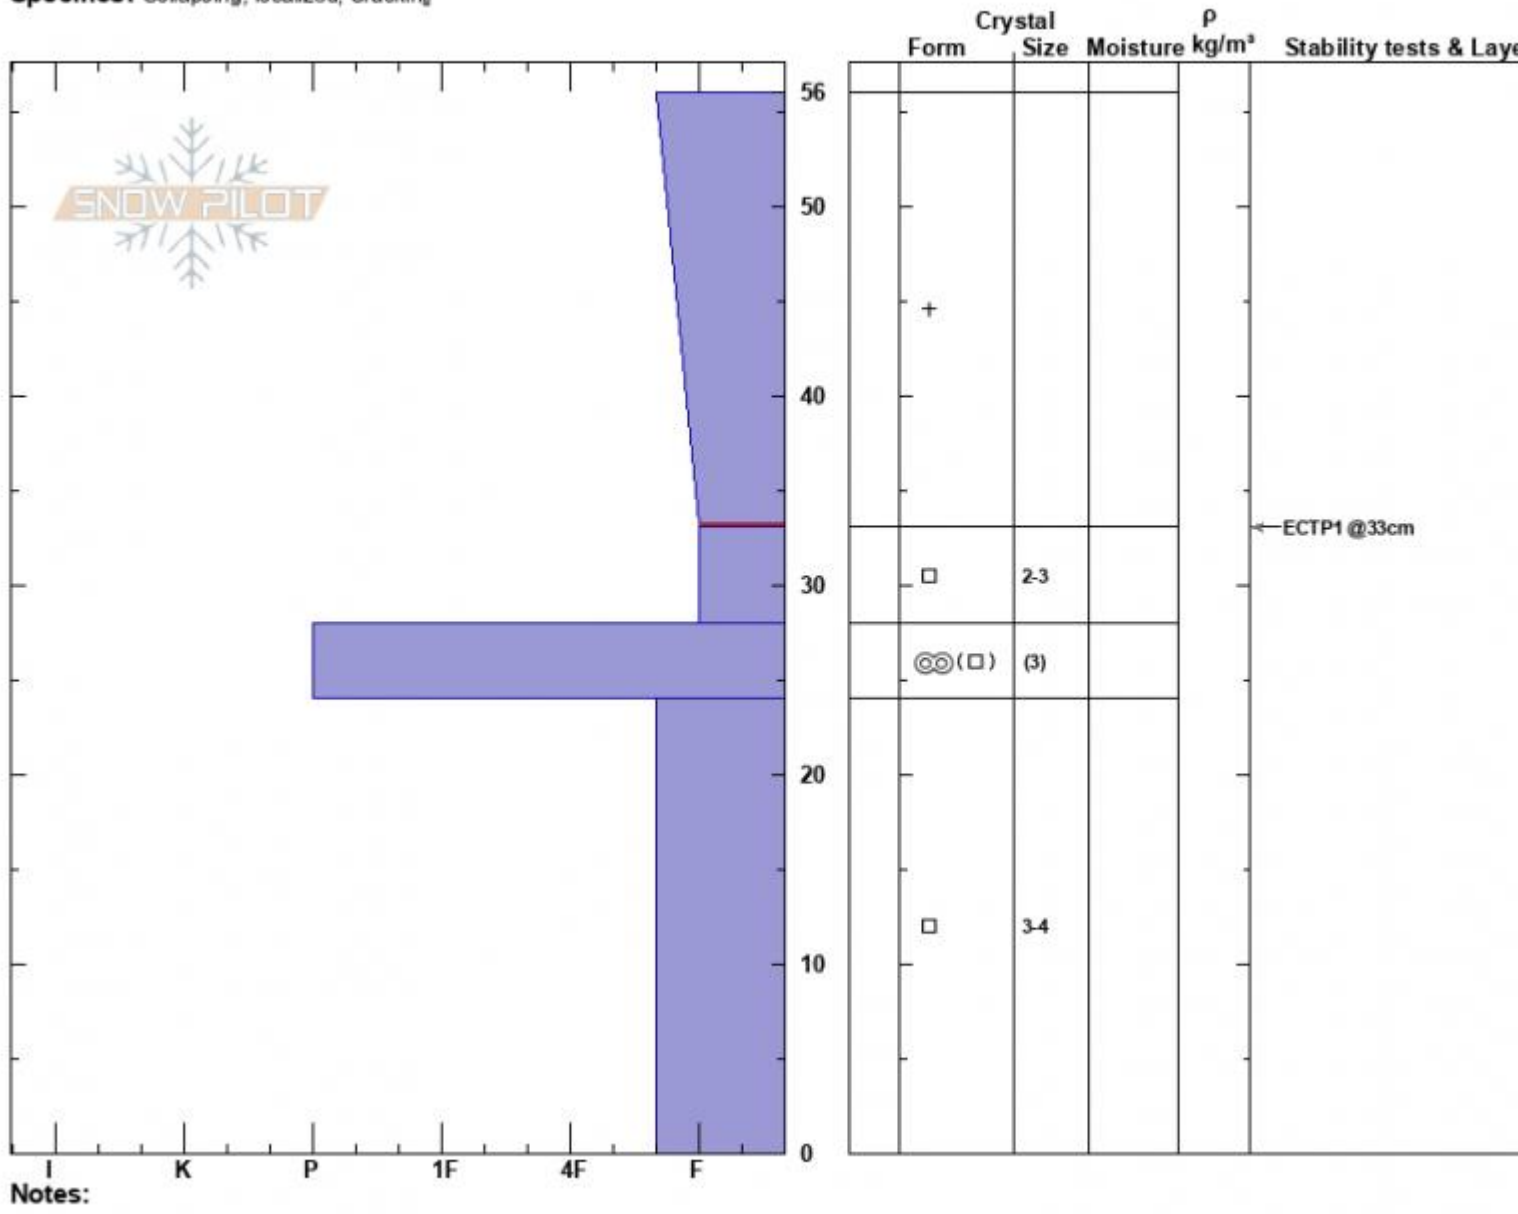

Lower Lionhead Ridge  
 Lionhead Range  
 MT  
 Elevation: 8700 ft  
 Aspect: 36°  
 Specifics: Collapsing, localized; Cracking

Zach Peterson  
 12/03/2023 - 2:00pm  
 Co-ord:  
 Slope Angle: 27°  
 Wind Loading: previous

Stability:  
 Air Temperature:  
 Sky Cover: OVC  
 Precipitation: NO  
 Wind: W Moderate

HS:56  
 Layer Notes:  
 56-33cm: Problematic layer

Notes:  
 Advisory Region  
 Lionhead Range  
 Longitude  
 -111.32W  
 Latitude  
 44.71N  
 Lionhead Range, 2023-12-03