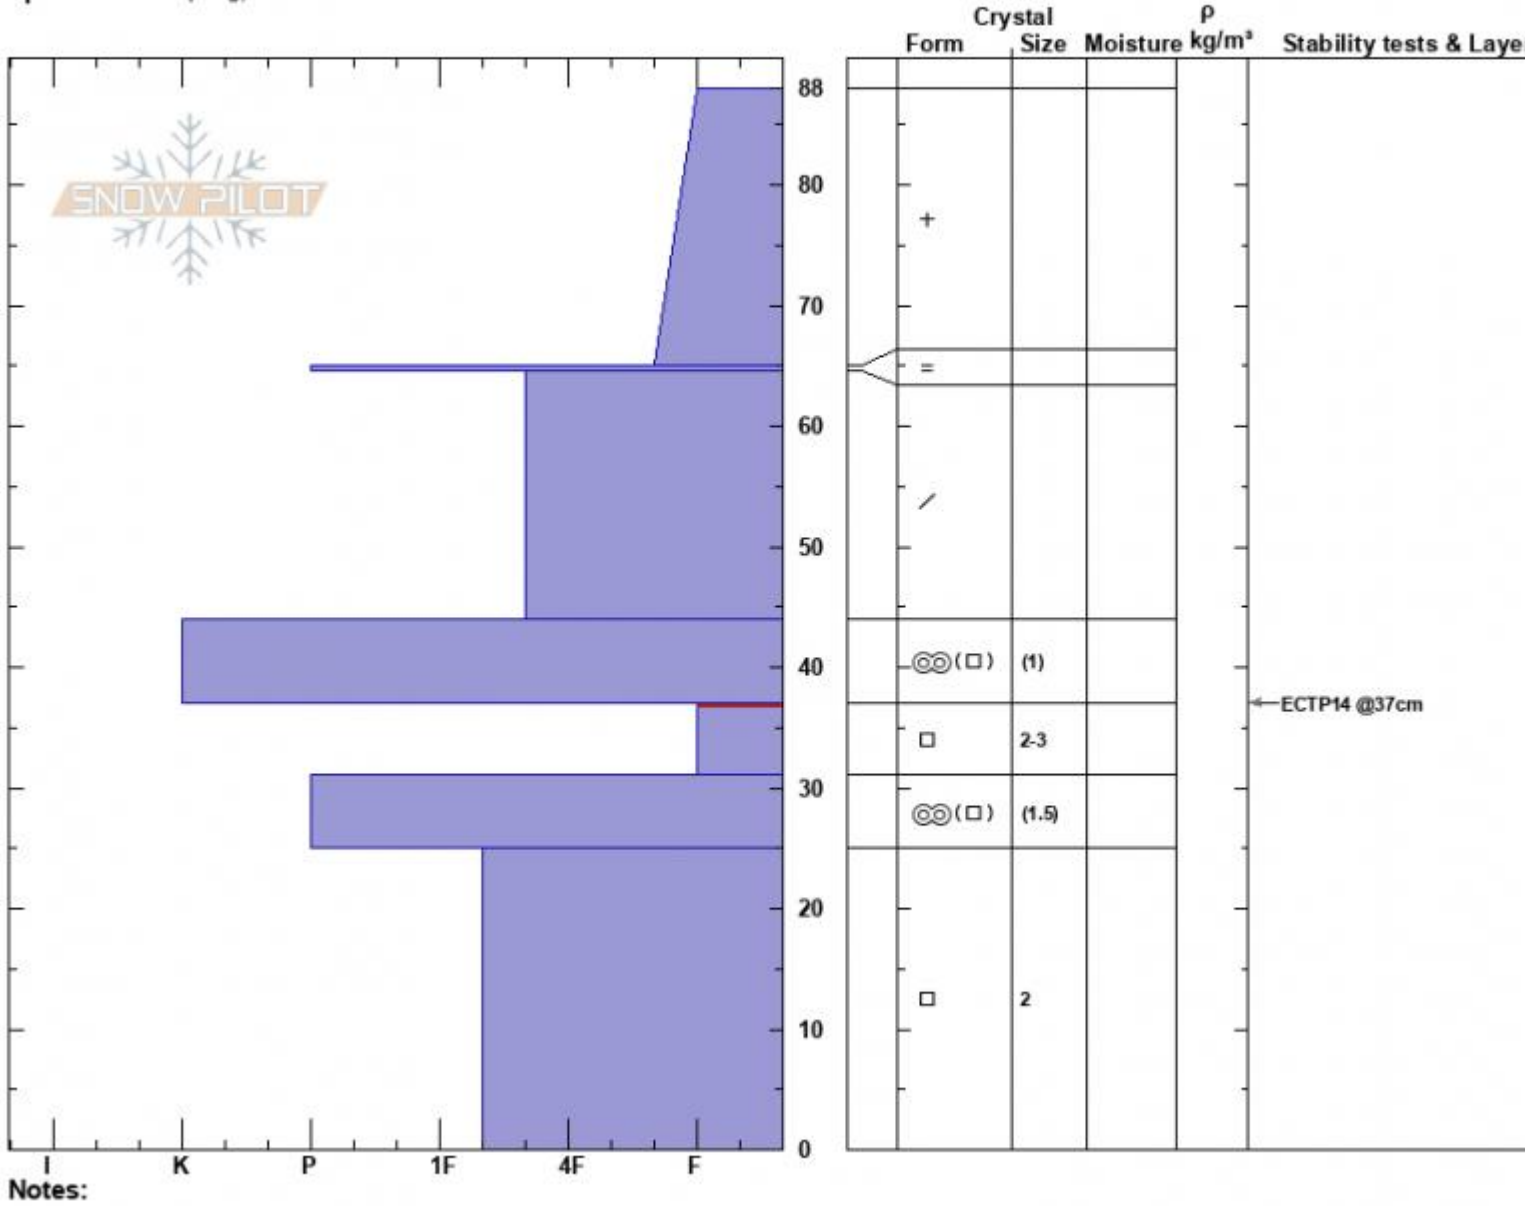

Sawtelle SW Profile
 Centennial Range
 ID
 Elevation: 9070 ft
 Aspect: 220°
 Specifics: Collapsing, localizer

Dave Zinn
 12/07/2023 - 12:30pm
 Co-ord: 44.55473N, -111.44483W
 Slope Angle: 13°
 Wind Loading: no

Stability: Poor
 Air Temperature:
 Sky Cover: BKN
 Precipitation: NO
 Wind: W Moderate

HS:88
 PF:40
 Layer Notes: 37-31cm:Problematic layer

Notes:
 Advisory Region
 Island Park
 Longitude
 -111.44W
 Latitude
 44.56N
 Island Park, 2023-12-07