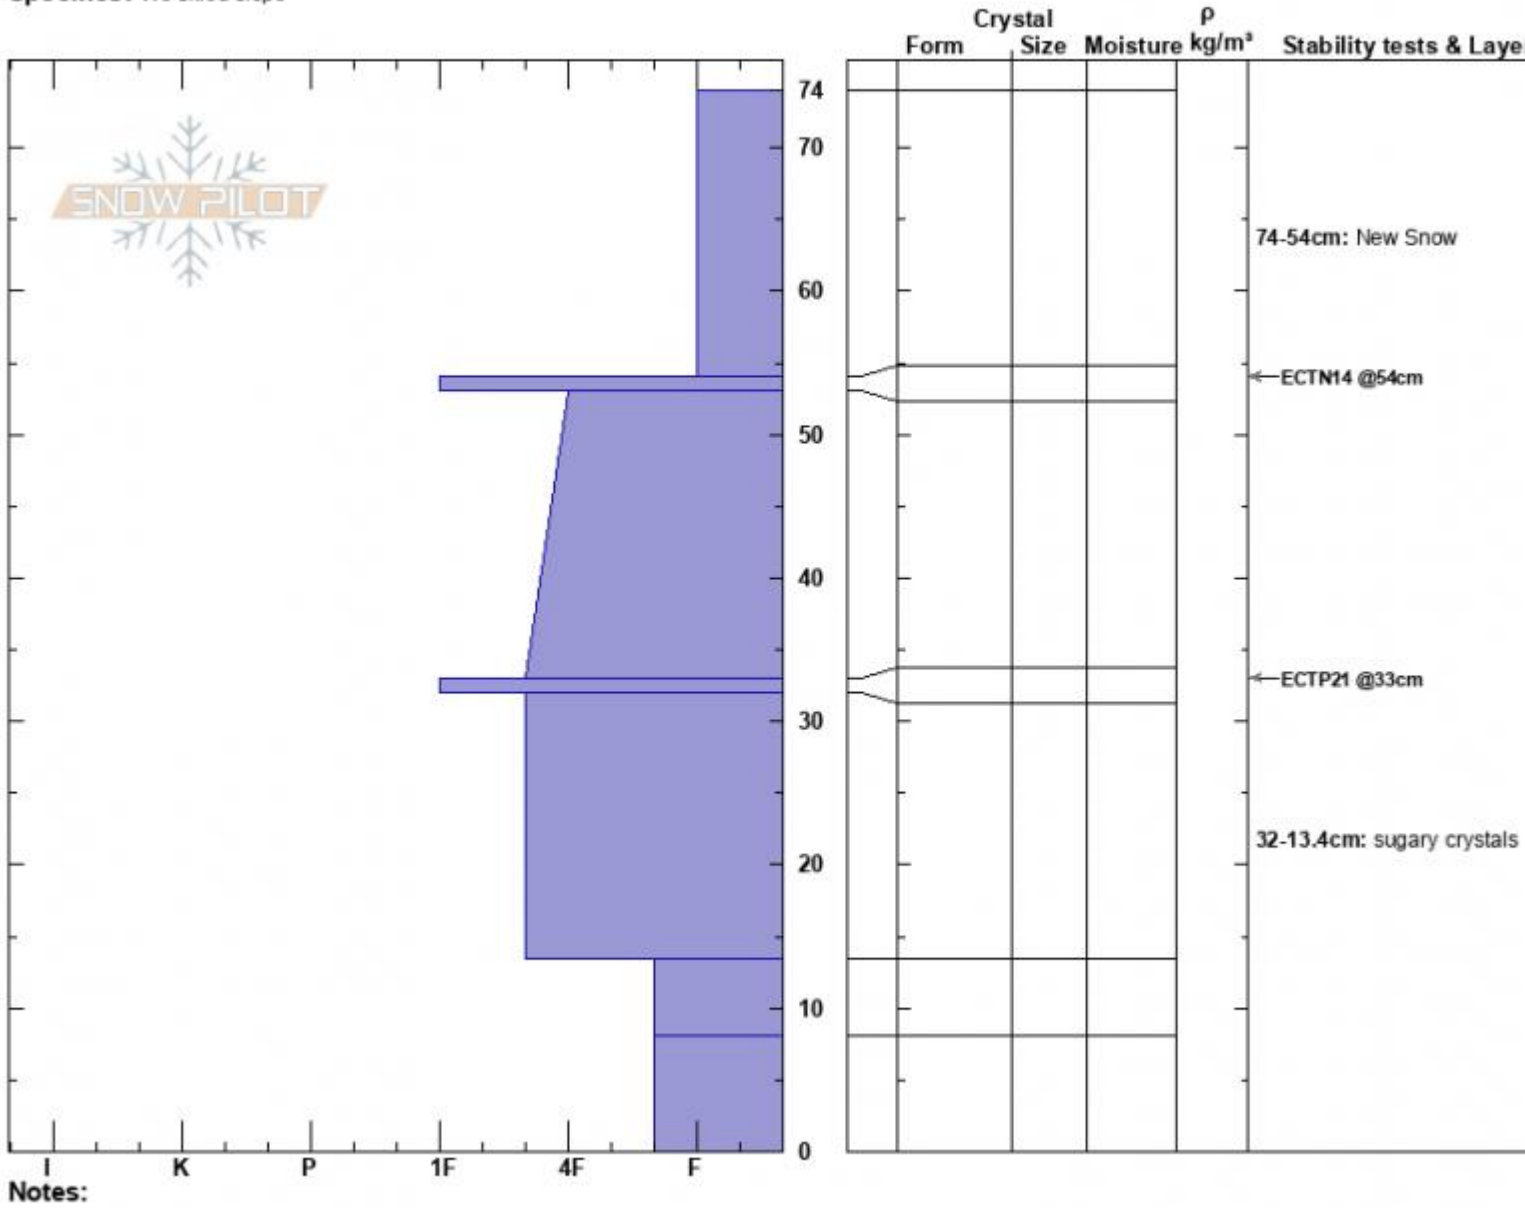

S. Cooke City  
 Absaroka Range  
 MT  
 Elevation: 8700 ft  
 Aspect: SE  
 Specifics: We skied slope

Jesse Logan  
 12/08/2023 - 12:15pm  
 Co-ord:  
 Slope Angle: 28°  
 Wind Loading:

Stability:  
 Air Temperature: 25°F  
 Sky Cover: BKN  
 Precipitation: NO  
 Wind: Calm

HS:74  
 PF:74  
 PS: 19  
**Layer Notes:**  
 74-54cm: New Snow  
 33-32cm: Problematic layer  
 32-13.4cm: sugary crystals

Advisory Region  
 Cooke City  
 Longitude  
 -109.92W  
 Latitude  
 44.97N  
 Cooke City, 2023-12-08