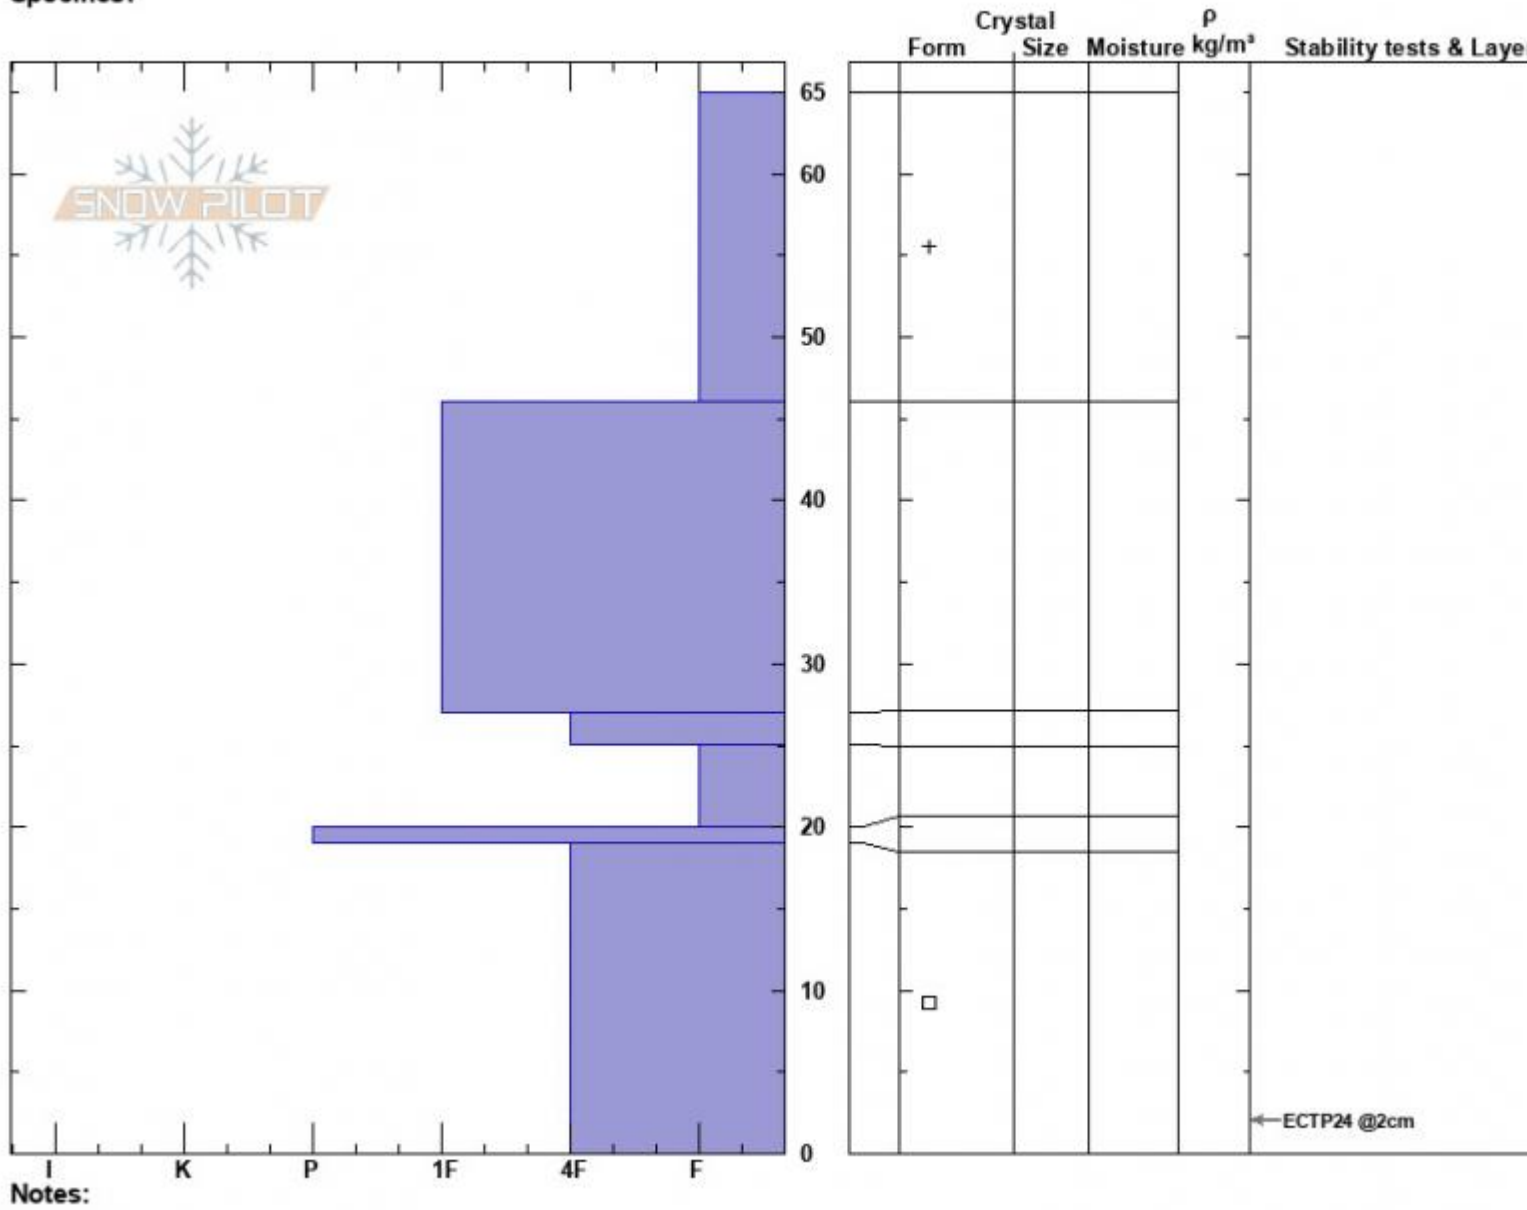

Lionhead Ridge  
 Madison Range-S  
 MT  
 Elevation: 8764 ft  
 Aspect: 86°  
 Specifics:

Jackson Krause  
 12/09/2023 - 1:40pm  
 Co-ord: 44.70893N, -111.30850W  
 Slope Angle: 15°  
 Wind Loading: previous

Stability:  
 Air Temperature:  
 Sky Cover: BKN  
 Precipitation: S-1  
 Wind: SW Moderate

HS:65  
 PF:65  
 Layer Notes:  
 19-0cm: Problematic layer

Advisory Region  
 Lionhead Range  
 Longitude  
 -111.32W  
 Latitude  
 44.71N  
 Lionhead Range, 2023-12-09