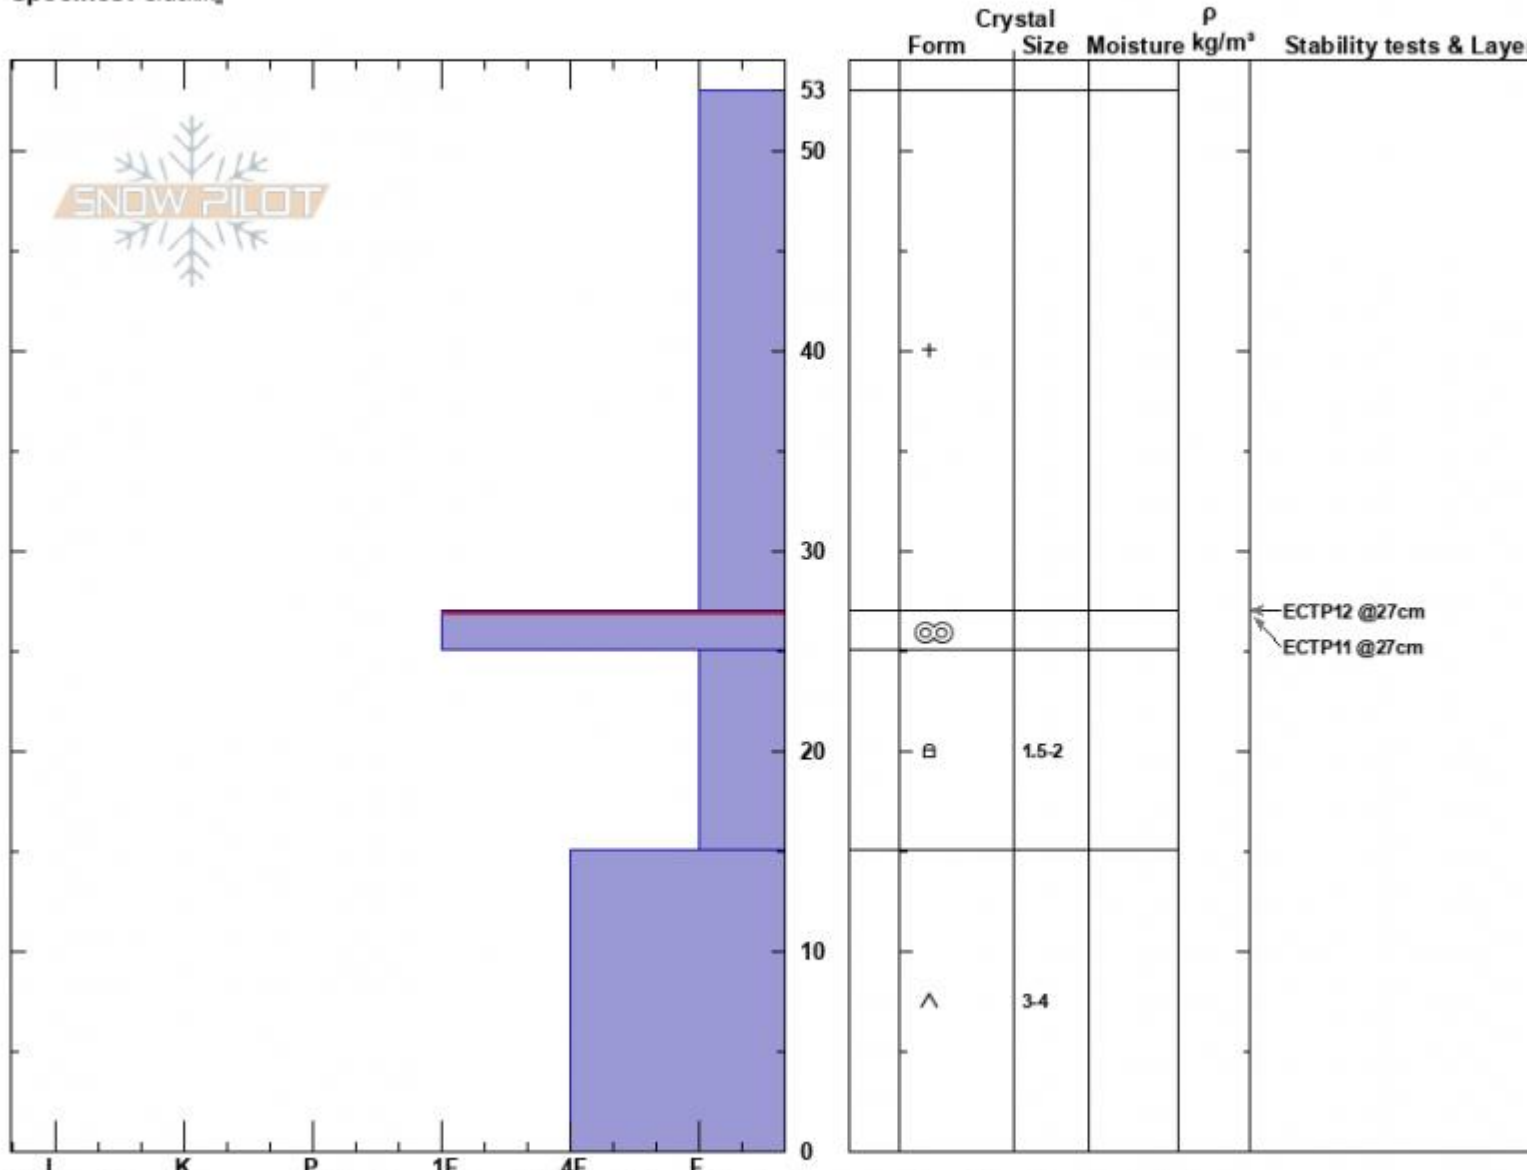

Beehive exploration  
 Madison Range-N  
 MT  
 Elevation: 8780 ft  
 Aspect: 210°  
 Specifics: Cracking

Nelson VanTassel  
 12/08/2023 - 11:00am  
 Co-ord: 45.31835N, -111.38146W  
 Slope Angle: 30°  
 Wind Loading:

Stability: Fair  
 Air Temperature:  
 Sky Cover: OVC  
 Precipitation: S1  
 Wind: Calm

HS:53    **Layer Notes:**  
 27-25cm: Problematic layer

Notes: Most of the new snow fell on the ground on this aspect. Was able to find some snow from before the storm in the trees.

Grom Score=4

Advisory Region  
 Northern Madison  
 Longitude  
 -111.39W  
 Latitude  
 45.34N  
 Northern Madison, 2023-12-08