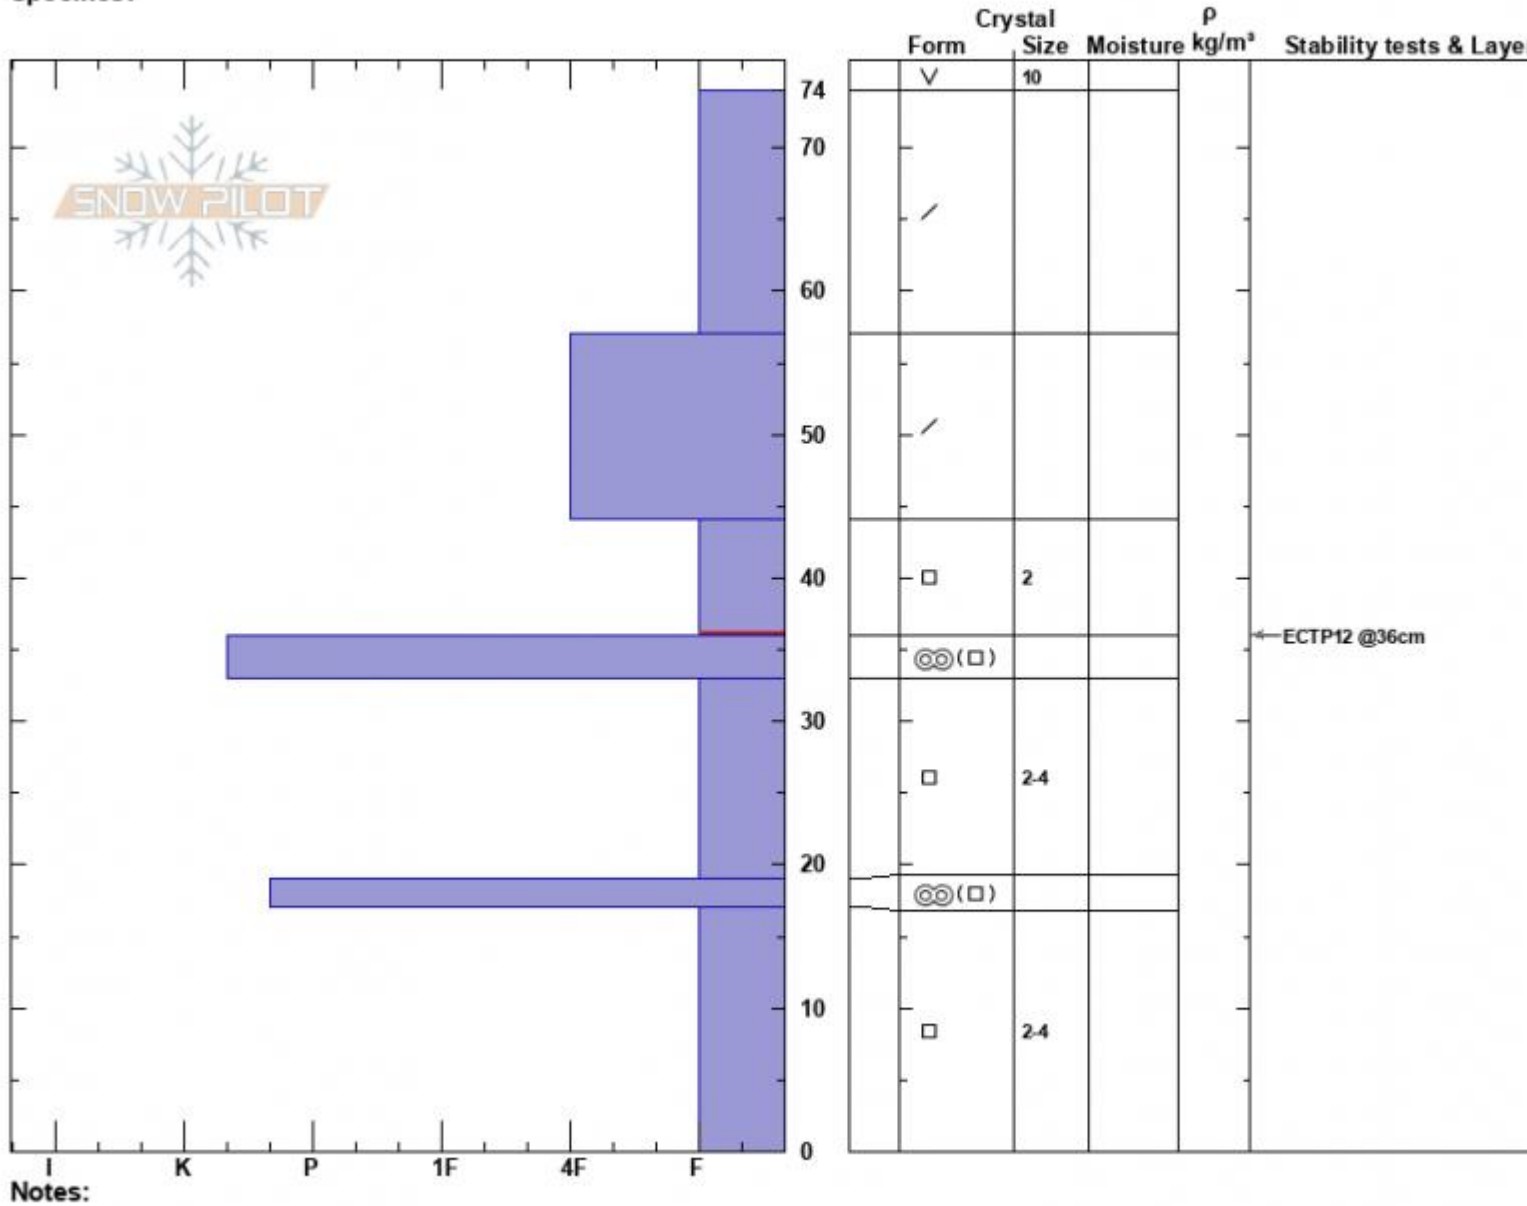

Lower Lionhead E
 Lionhead Range
 MT
 Elevation: 8600 ft
 Aspect: 72°
 Specifics:

Zach Peterson
 12/15/2023 - 12:30pm
 Co-ord: 44.73869N, -111.32001W
 Slope Angle: 15°
 Wind Loading: no

Stability:
 Air Temperature:
 Sky Cover: CLR
 Precipitation: NO
 Wind: Calm

HS:74 **Layer Notes:**
 44-36cm: Problematic layer

Notes:
 Advisory Region
 Lionhead Range
 Longitude
 -111.32W
 Latitude
 44.73N
 Lionhead Range, 2023-12-15