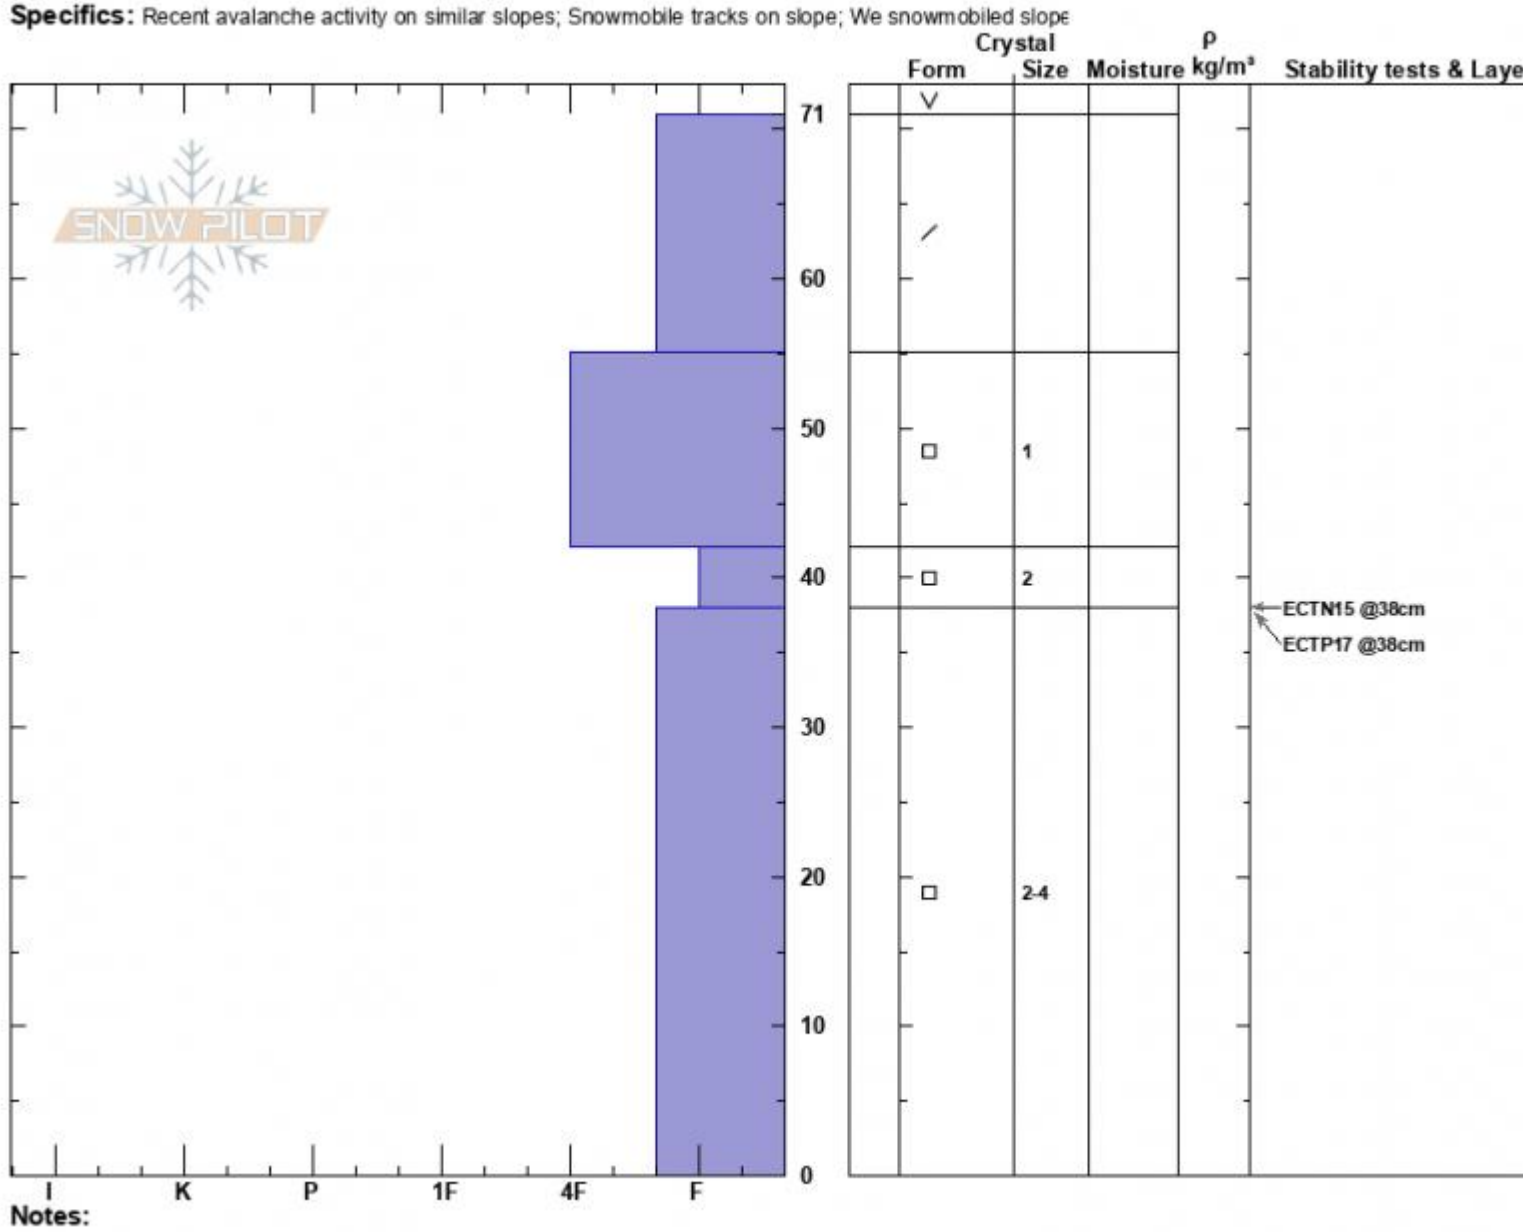

2nd Yellowmule
 Madison Range-N
 MT
 Elevation: 9400 ft
 Aspect: 30°
 Specifics: Recent avalanche activity on similar slopes; Snowmobile tracks on slope; We snowmobiled slope

Ian Hoyer
 12/19/2023 - 11:00am
 Co-ord: 45.17713N, -111.40059W
 Slope Angle: 25°
 Wind Loading:

Stability: Fair
 Air Temperature:
 Sky Cover: BKN
 Precipitation: NO
 Wind: Calm

HS:71
 PF:65
 Layer Notes:
 42-38cm: Problematic layer

Advisory Region
 Northern Madison
 Longitude
 -111.38W
 Latitude
 45.17N
 Northern Madison, 2023-12-19