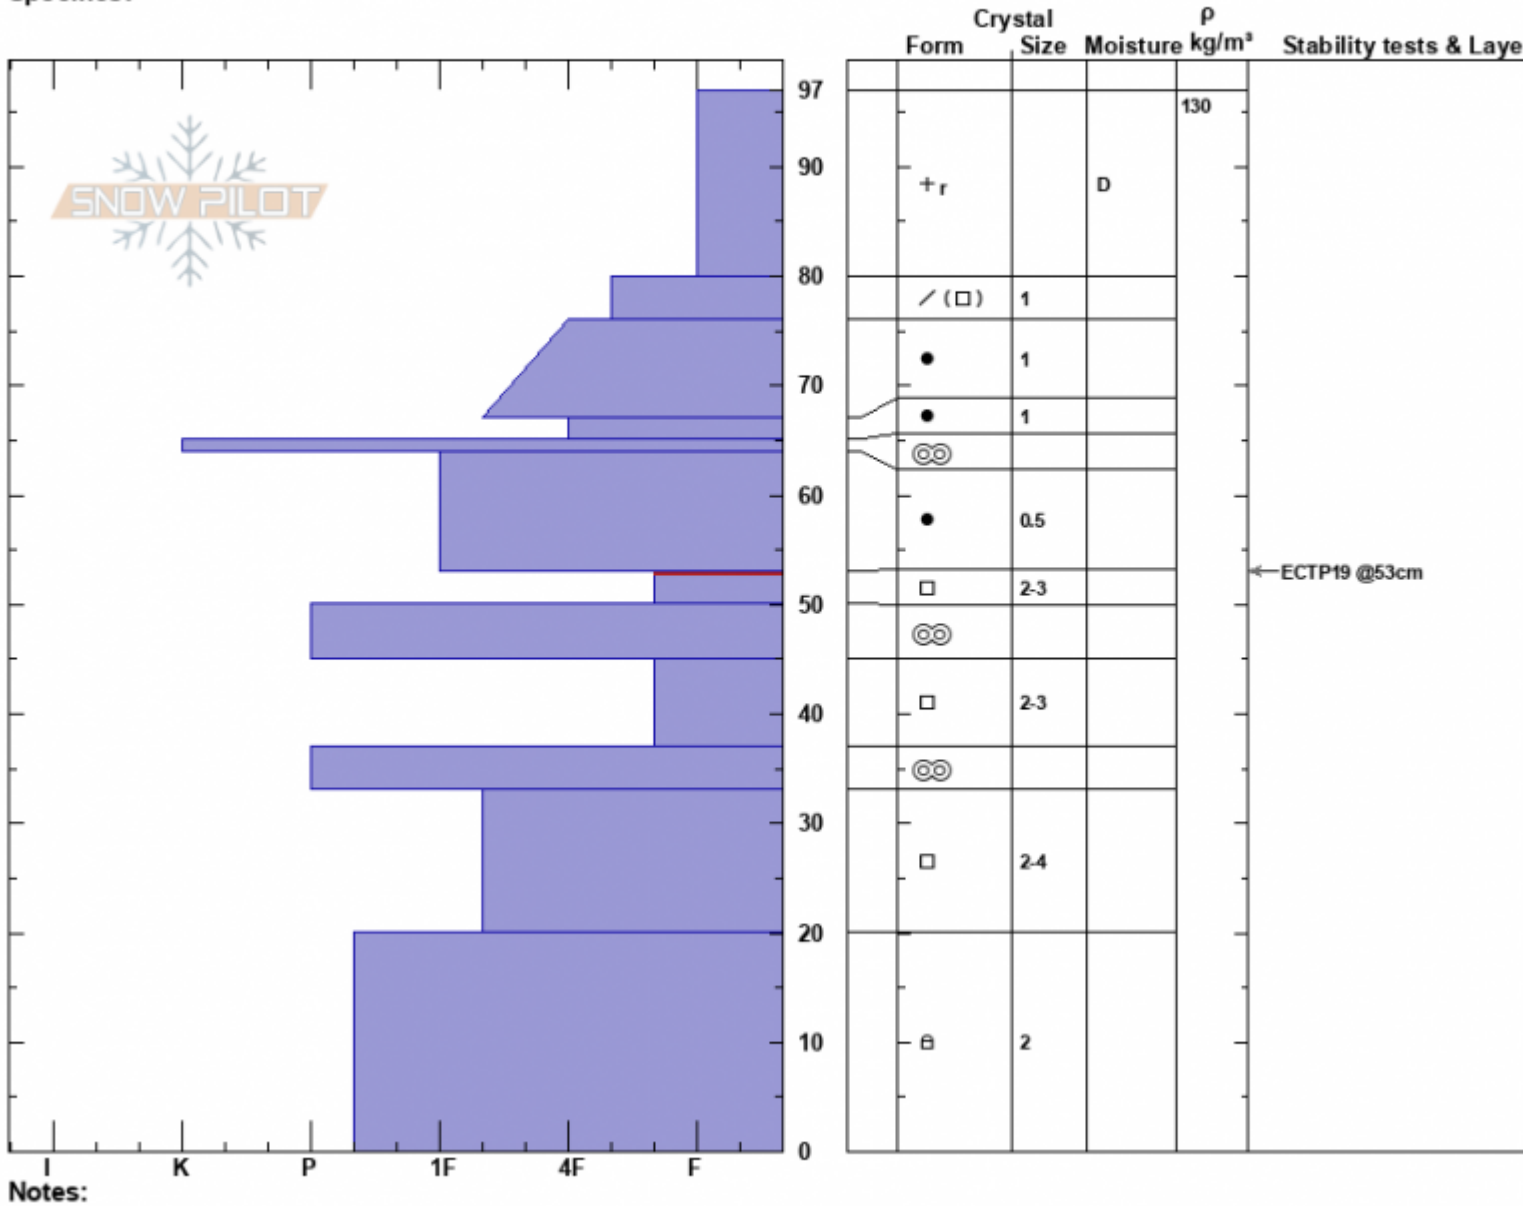

Sawtellr Rd Switchback
 Centennial Range
 MT
 Elevation: 9100 ft
 Aspect: 220°
 Specifics:

Doug Chabot-Admin
 12/23/2023 - 12:20pm
 Co-ord: 44.55951N, -111.44660W
 Slope Angle: 15°
 Wind Loading: no

Stability: Fair
 Air Temperature:
 Sky Cover: OVC
 Precipitation: S-1
 Wind: NW Moderate

HS:97
 Layer Notes:
 53-50cm: Problematic layer

Notes:
 Advisory Region
 Island Park
 Longitude
 -111.44W
 Latitude
 44.56N
 Island Park, 2023-12-25