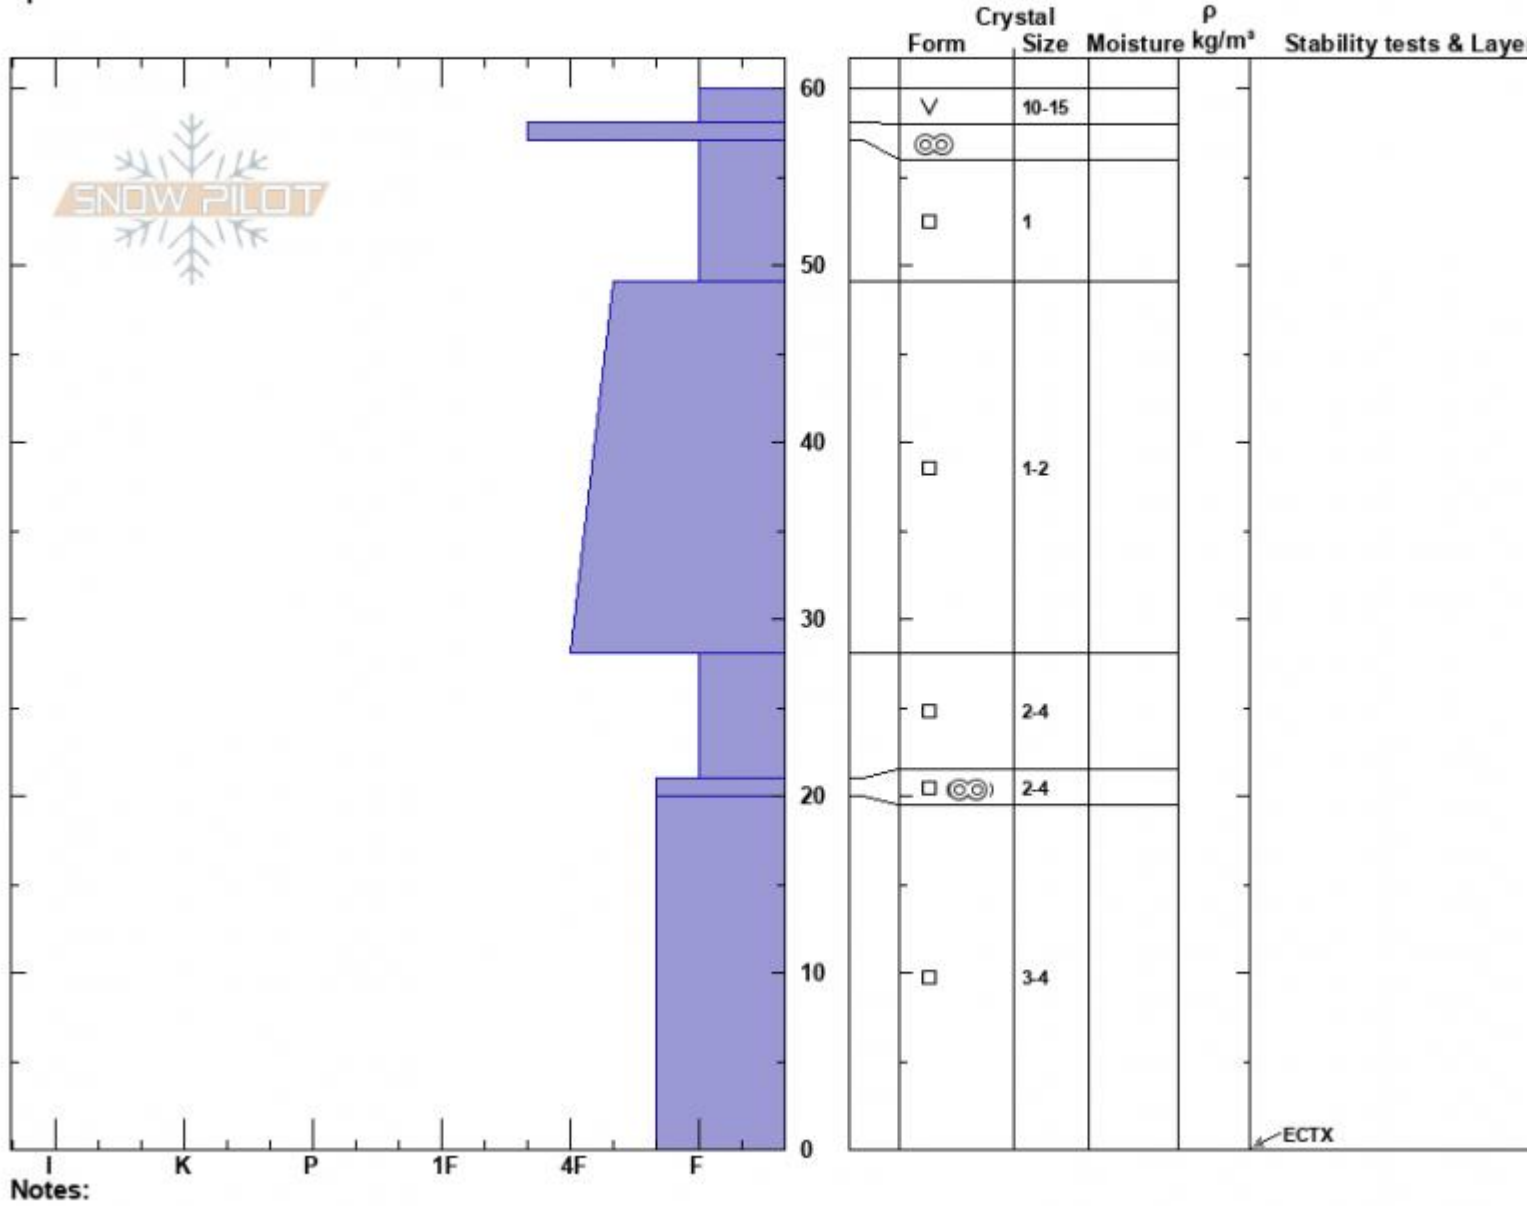

Wilderness Boundary
 Madison Range-S
 MT
 Elevation: 8850 ft
 Aspect: 250°
 Specifics:

Zach Peterson
 01/03/2024 - 12:00pm
 Co-ord: 44.97676N, -111.35955W
 Slope Angle: 26°
 Wind Loading: no

Stability: Good
 Air Temperature:
 Sky Cover: FEW
 Precipitation: NO
 Wind: W Calm

HS:60
 Layer Notes:
 28-21cm: Problematic layer

Advisory Region
 Southern Madison
 Longitude
 -111.27W
 Latitude
 45.06N
 Southern Madison, 2024-01-03