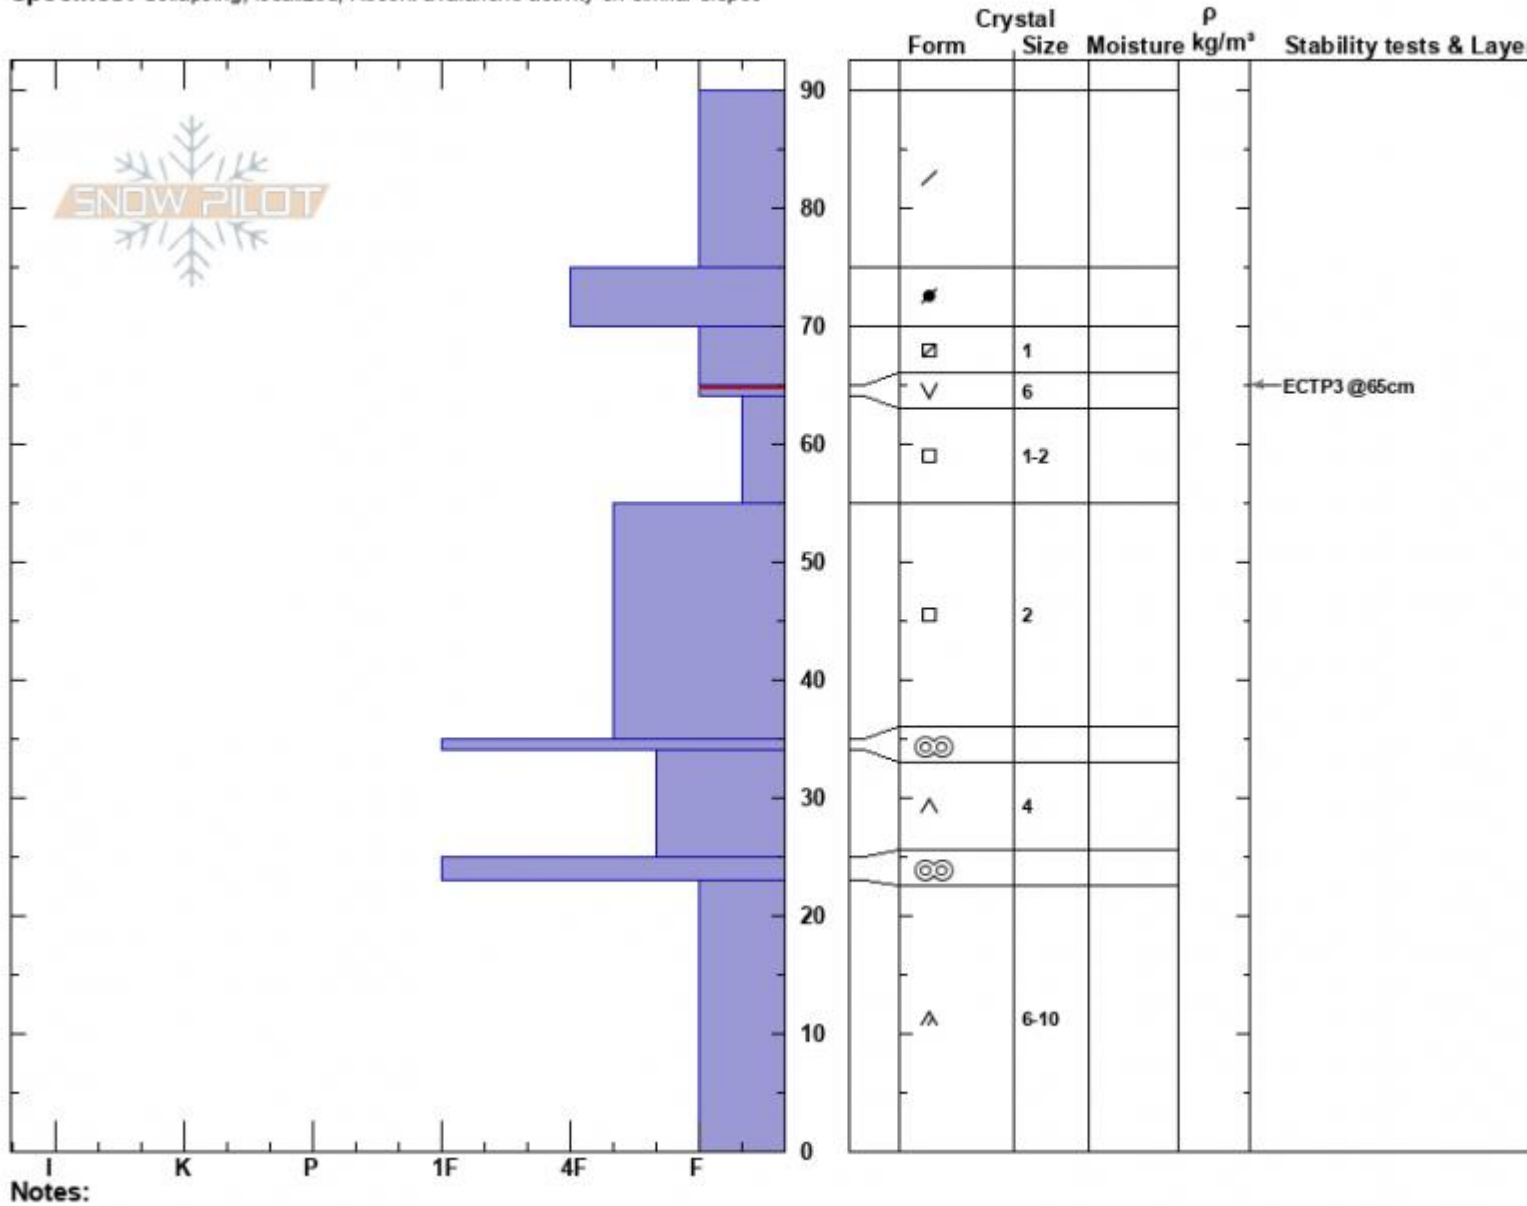

Beehive/Bear  
 Madison Range-N  
 MT  
 Elevation: 9500 ft  
 Aspect: 72°  
 Specifics: Collapsing, localized; Recent avalanche activity on similar slopes

Doug Chabot-Admin  
 01/10/2024 - 11:30am  
 Co-ord: 45.33112N, -111.38188W  
 Slope Angle: 27°  
 Wind Loading:

Stability: Poor  
 Air Temperature:  
 Sky Cover: OVC  
 Precipitation: NO  
 Wind:

HS:90  
 Layer Notes:  
 65-64cm: Problematic layer

Advisory Region  
 Northern Madison  
 Longitude  
 -111.39W  
 Latitude  
 45.34N  
 Northern Madison, 2024-01-11