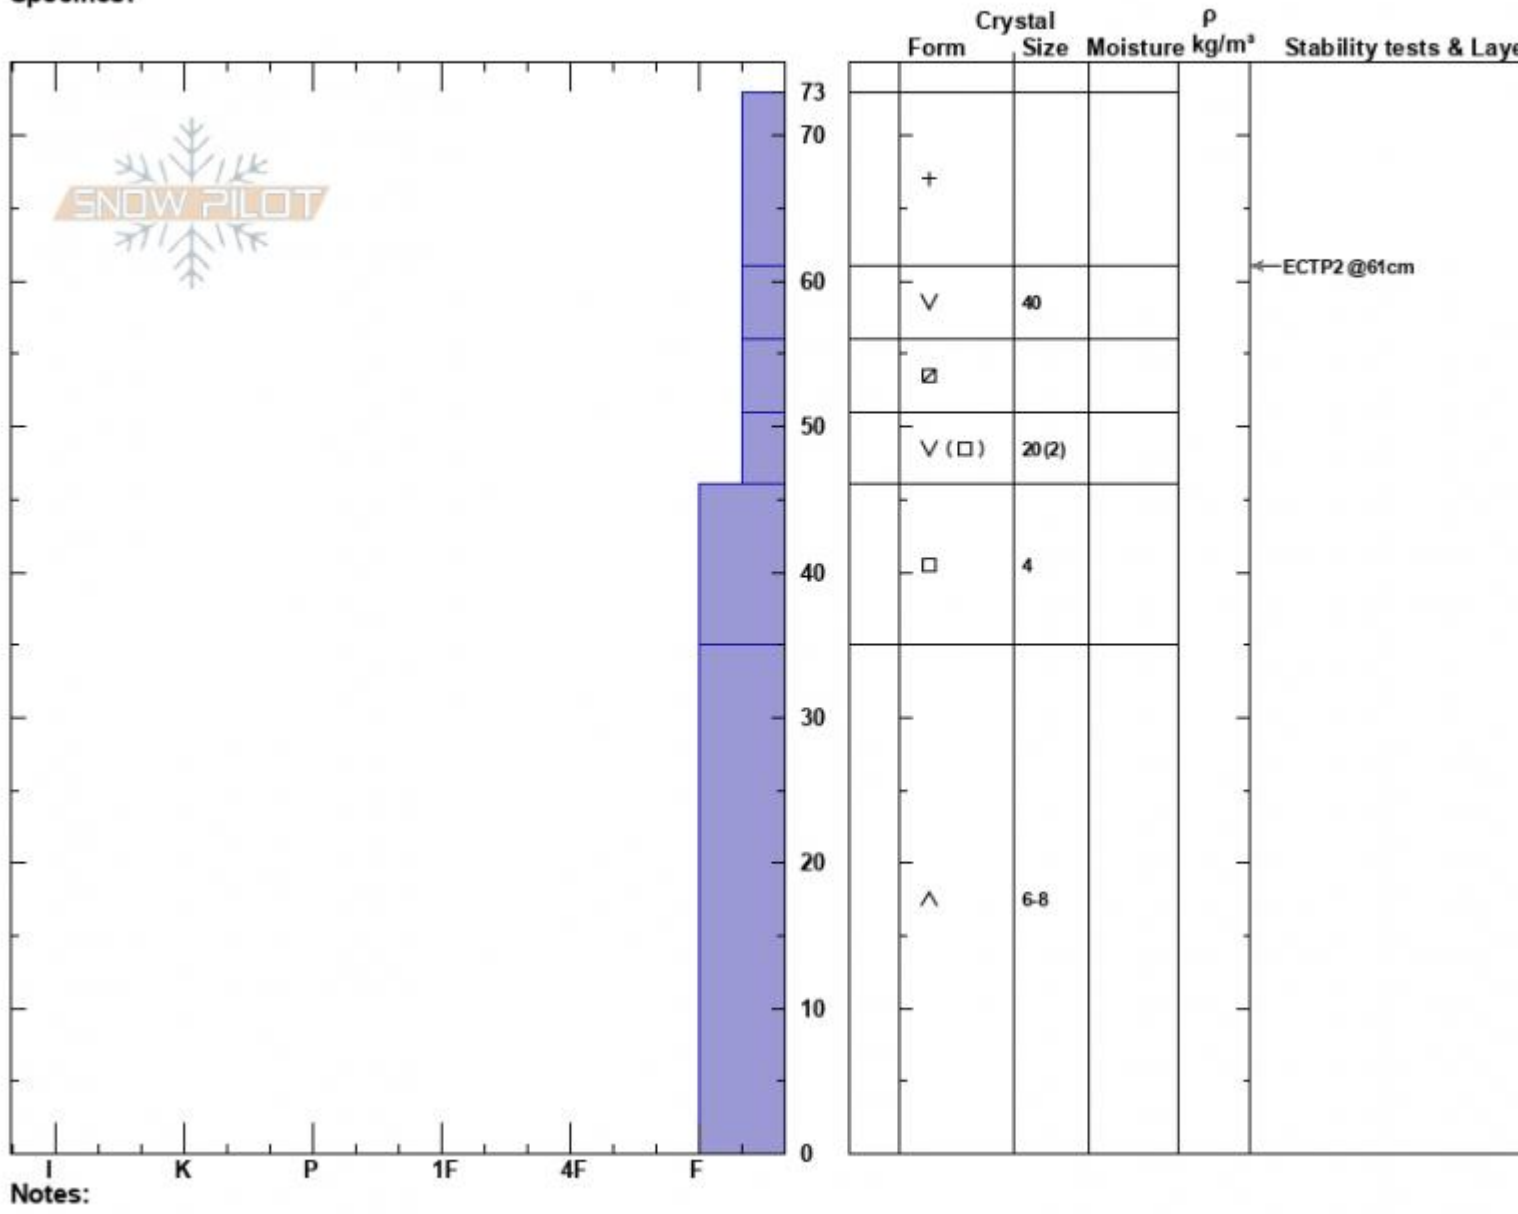

Bacon Rind Meadows
 Madison Range-S
 MT
 Elevation: 8800 ft
 Aspect: 24°
 Specifics:

Zach Peterson
 01/10/2024 - 2:00am
 Co-ord: 44.97004N, -111.09537W
 Slope Angle: 24°
 Wind Loading: no

Stability: Very Poor
 Air Temperature:
 Sky Cover: OVC
 Precipitation: S-1
 Wind: Calm

HS:73
 PF:75
 PS:20
 Layer Notes:
 61-56cm:Problematic layer

Advisory Region
 Southern Madison
 Longitude
 -111.10W
 Latitude
 44.96N
 Southern Madison, 2024-01-10