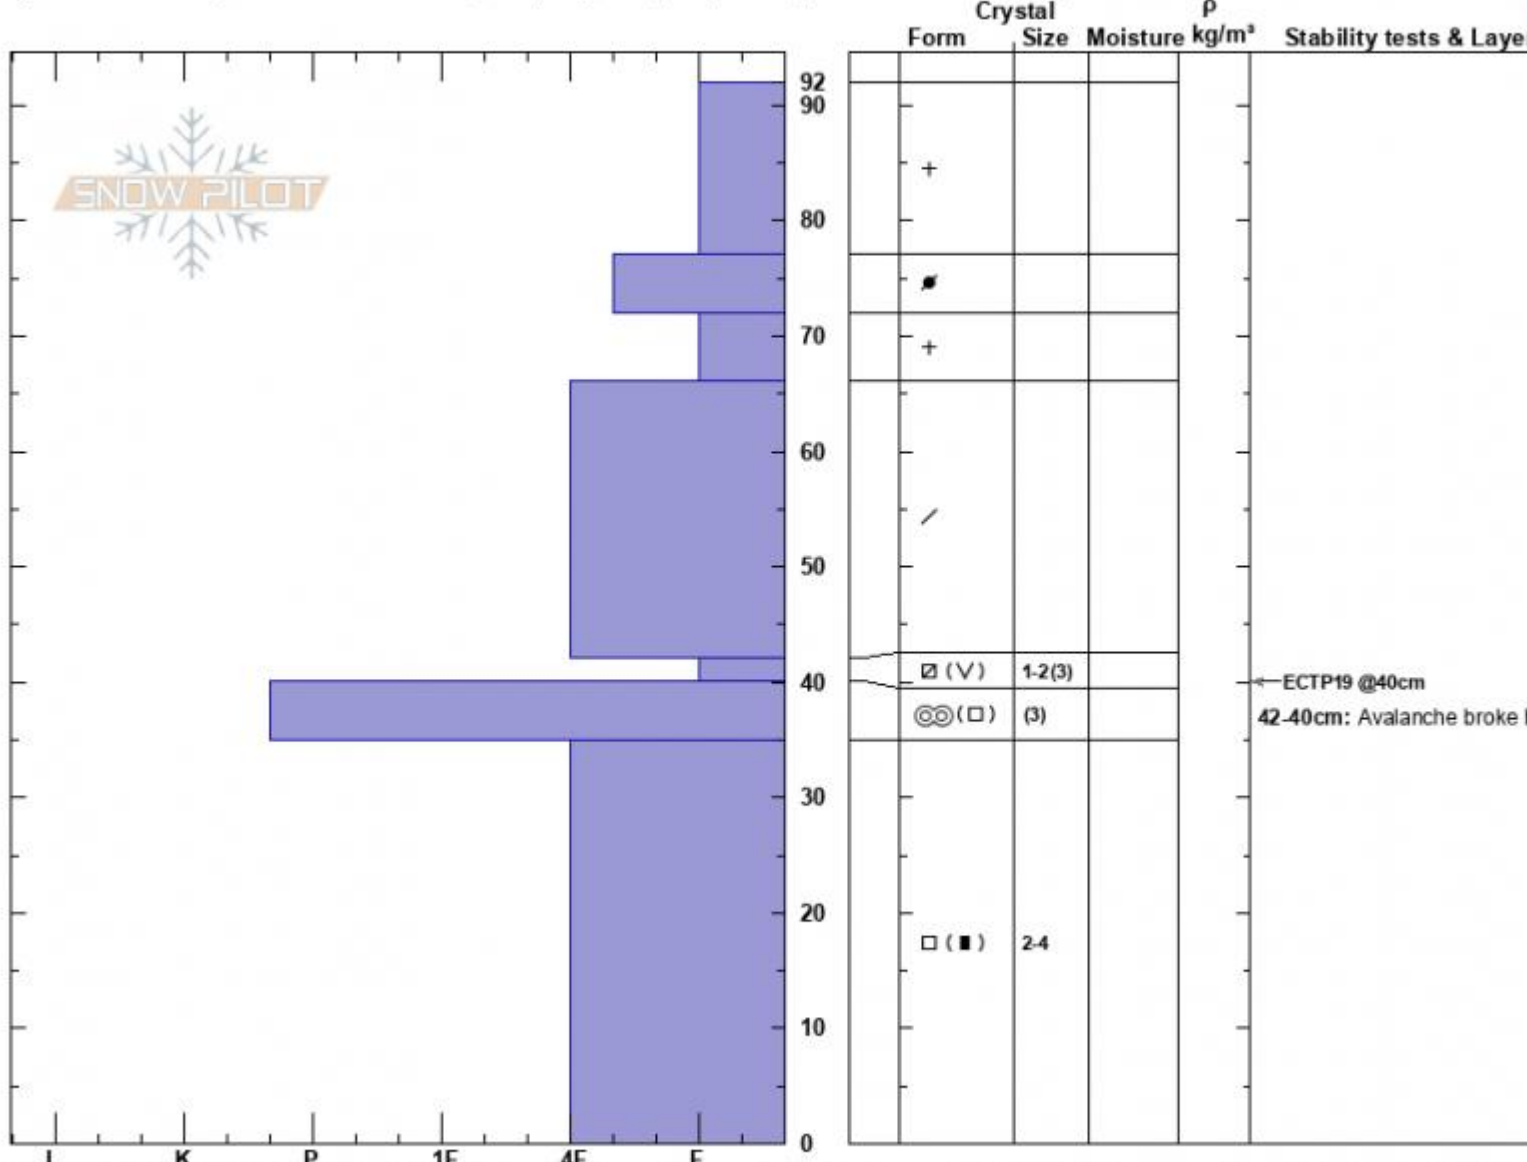

Marty's Crown ASr  
 Beartooths  
 MT  
 Elevation: 9500 ft  
 Aspect: 235°

Zach Peterson  
 01/18/2024 - 10:30am  
 Co-ord: 45.04175N, -109.94244W  
 Slope Angle: 34°  
 Wind Loading: previous

Stability: Very Poor  
 Air Temperature:  
 Sky Cover: BKN  
 Precipitation: NO  
 Wind: NW Moderate

HS:92

Layer Notes:  
 42-40cm: Avalanche broke here  
 42-40cm: Problematic layer

Specifics: Pit is adjacent to avalanche: crown; Collapsing, widespread; Cracking; Recent avalanche activity on similar slopes

Notes: SS-ASr-R3-D2-O, 150' wide, 350' vertical run. We triggered this avalanche from low-angle terrain in the trees several hundred feet away. Additional avalanche activity on different slopes

Advisory Region  
 Cooke City  
 Longitude  
 -109.95W

Latitude

45.05N

Cooke City, 2024-01-18