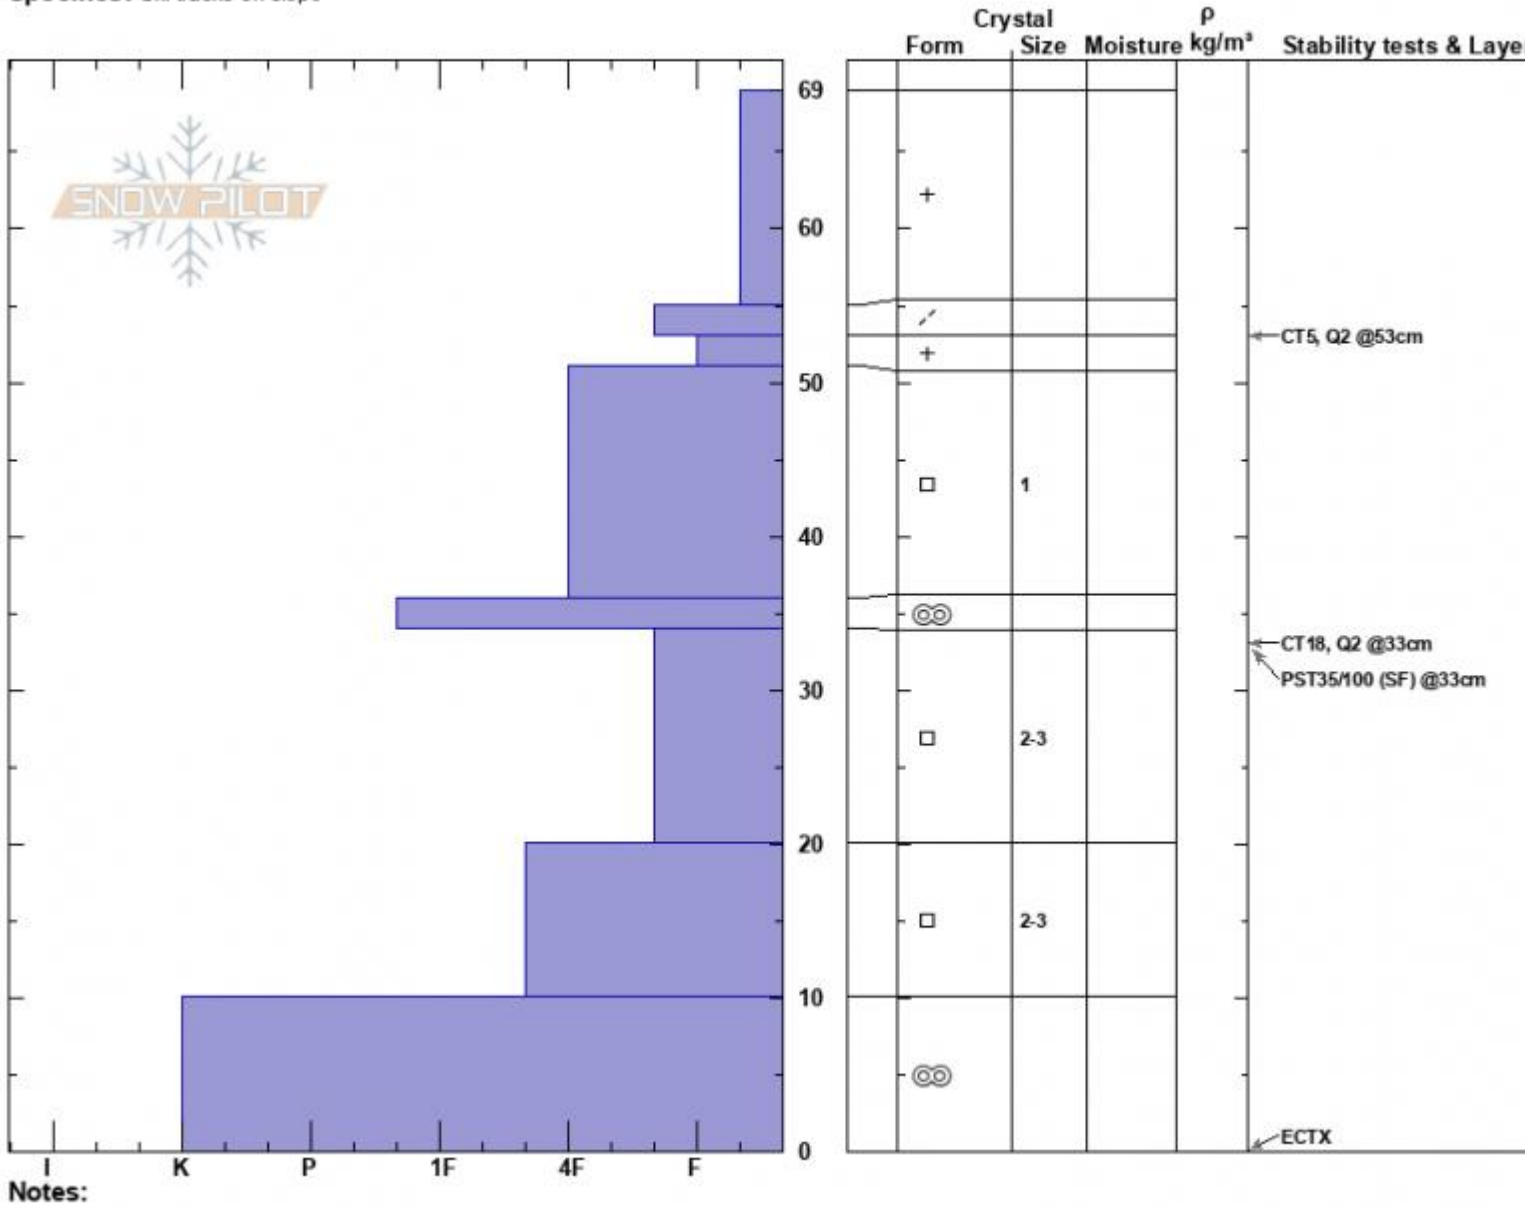

Football Field  
 Bridger Range  
 MT  
 Elevation: 8420 ft  
 Aspect: 100°  
 Specifics: Ski tracks on slope

Alex Marienthal  
 01/18/2024 - 12:00pm  
 Co-ord: 45.79796N, -110.93320W  
 Slope Angle: 34°  
 Wind Loading: no

Stability: Fair  
 Air Temperature:  
 Sky Cover: OVC  
 Precipitation: S-1  
 Wind: S Light Breeze

HS:69  
 PF:60  
 Layer Notes:  
 34-20cm: Problematic layer

Advisory Region  
 Bridger Range  
 Longitude  
 -110.94W  
 Latitude  
 45.79N  
 Bridger Range, 2024-01-18