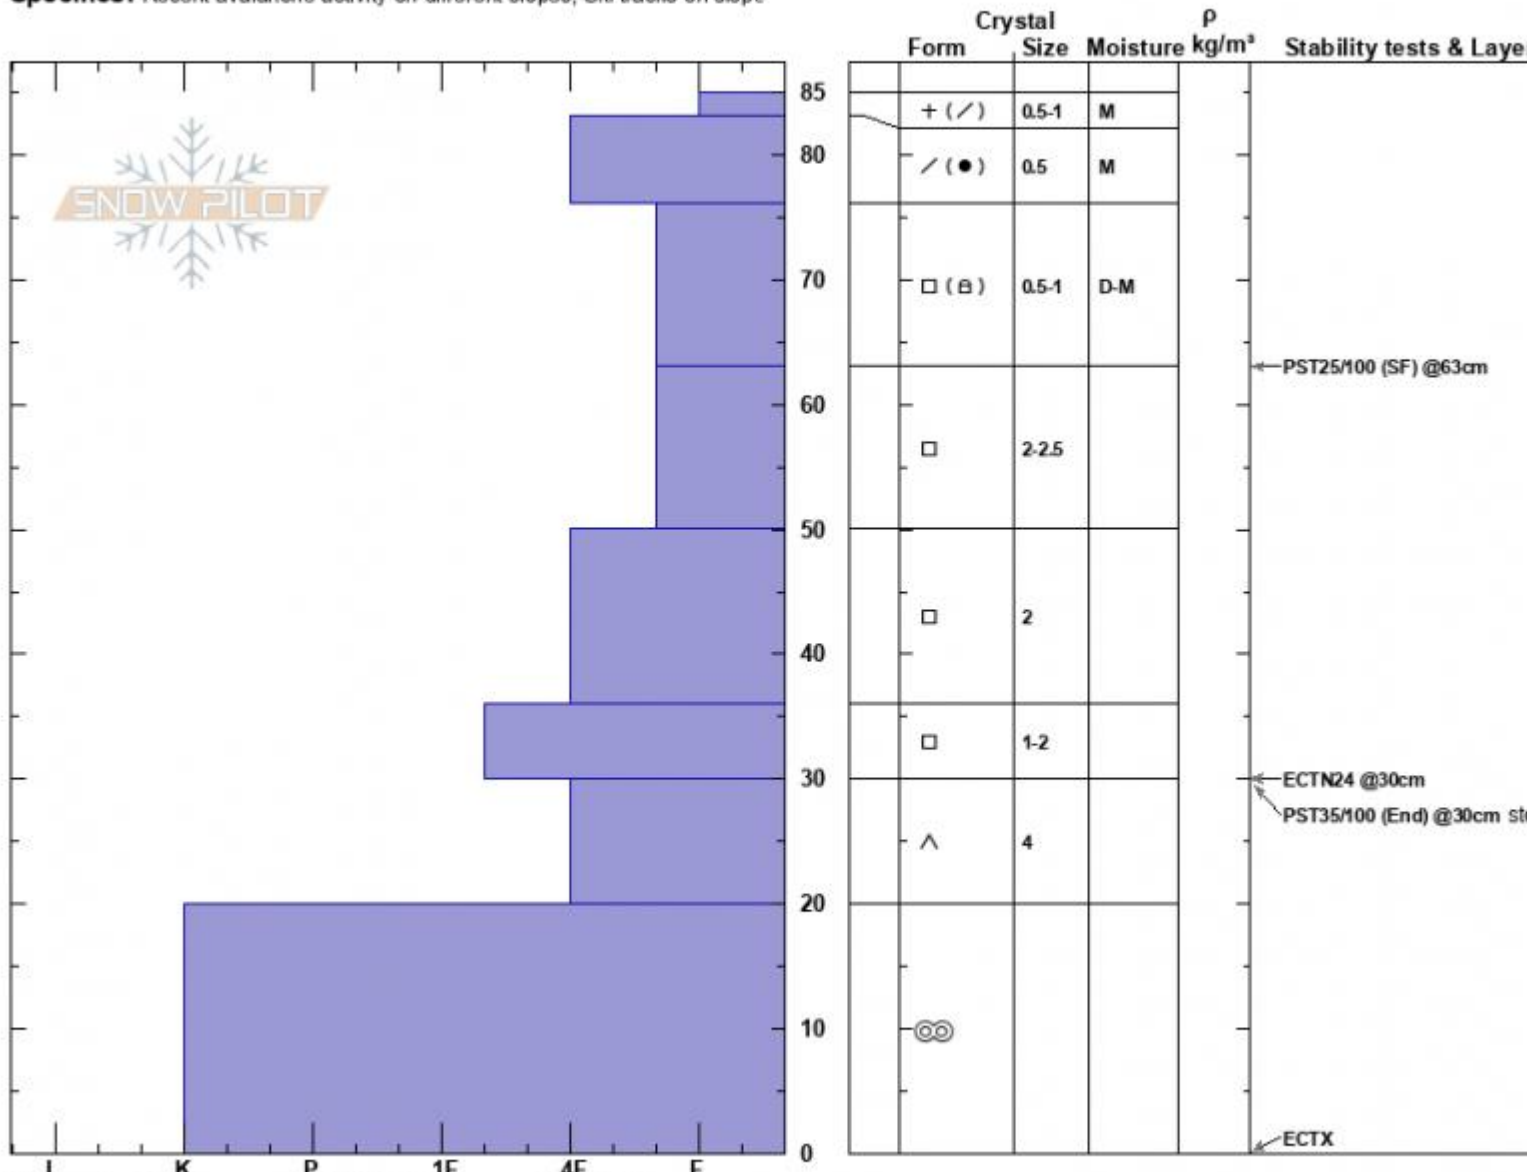

Refr. Chutes/Ramp  
 Bridger Range  
 MT  
 Elevation: 8330 ft  
 Aspect: 15°  
 Specifics: Recent avalanche activity on different slopes; Ski tracks on slope

Alex Marienthal  
 01/20/2024 - 1:00pm  
 Co-ord: 45.82880N, -110.93213W  
 Slope Angle: 26°  
 Wind Loading: no

Stability: Fair  
 Air Temperature: 1°C  
 Sky Cover: BKN  
 Precipitation: NO  
 Wind: Calm

HS:85  
 PF:80  
 PS:15  
 Layer Notes: 30-20cm: Problematic layer

Notes: Top 7.5" of snow = 1" of SWE (19cm snow = 25mm SWE).  
 Recent snowfall settled to 3.5" = 0.4" SWE (9cm snow = 10mm SWE).

Advisory Region  
 Bridger Range  
 Longitude  
 -110.93W  
 Latitude  
 45.83N  
 Bridger Range, 2024-01-20