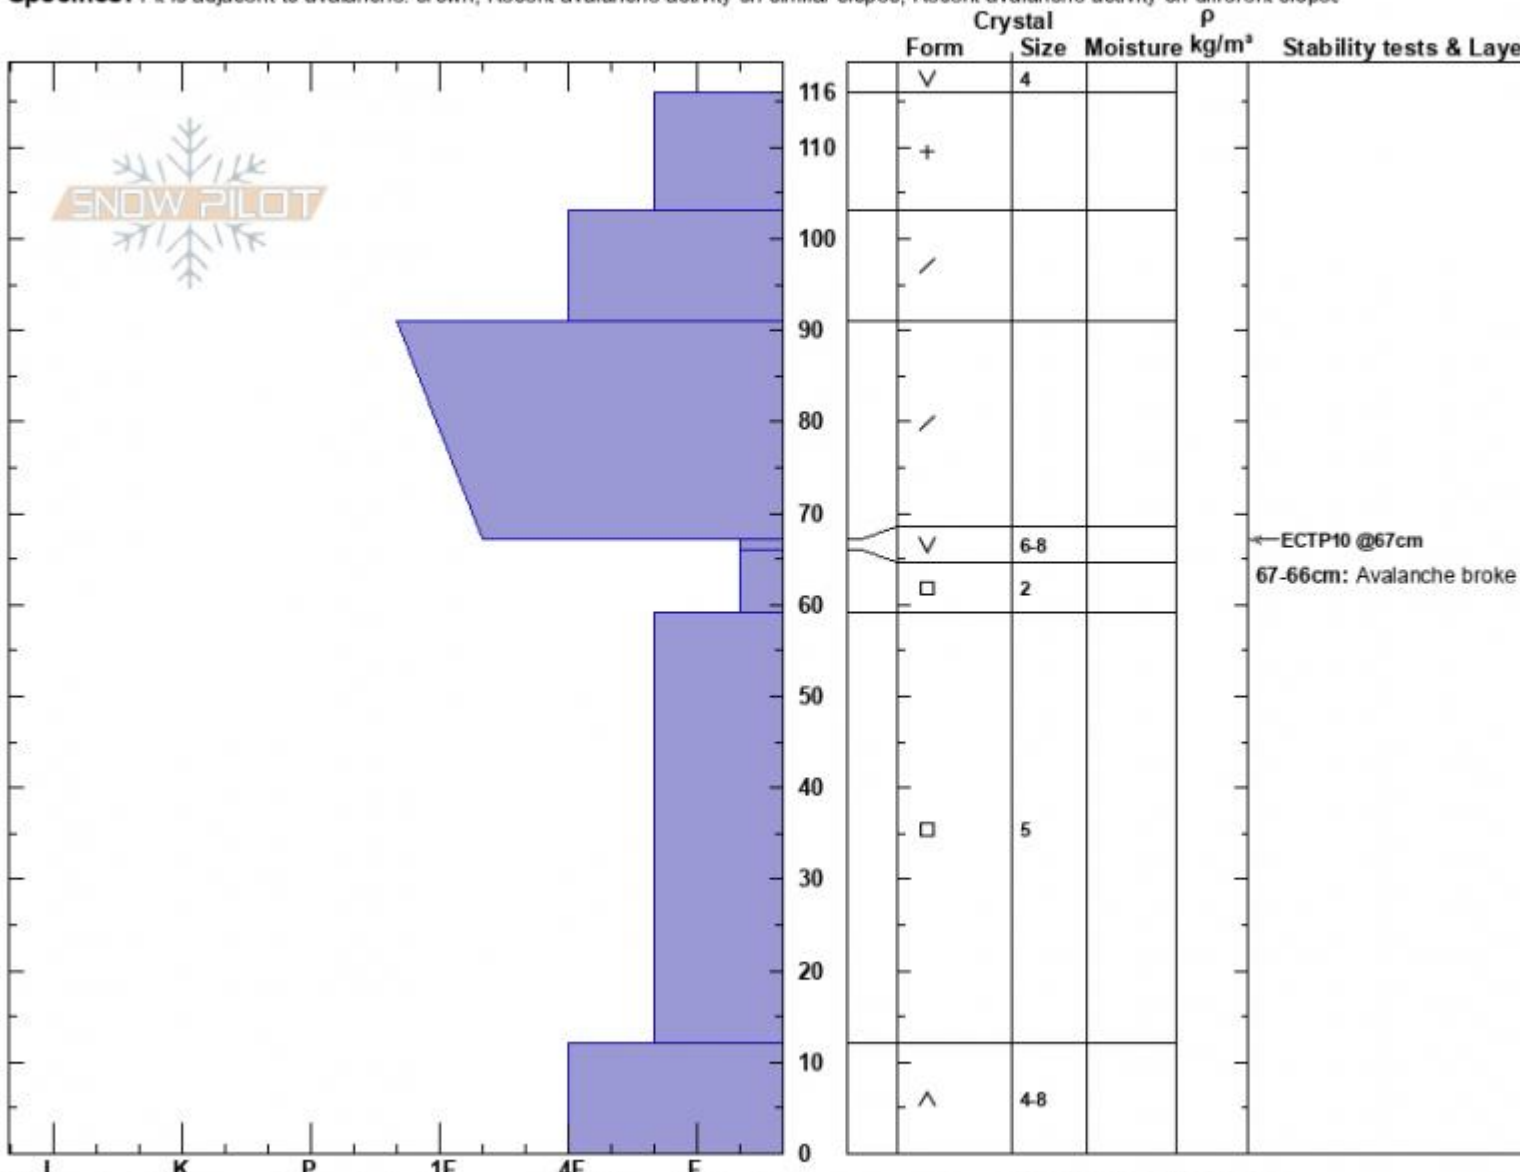

First Yellow Mule AMr
 Madison Range-N
 MT
 Elevation: 9300 ft
 Aspect: 2°
 Specifics: Pit is adjacent to avalanche: crown; Recent avalanche activity on similar slopes; Recent avalanche activity on different slopes

Zach Peterson
 01/22/2024 - 12:00pm
 Co-ord: 45.17492N, -111.38470W
 Slope Angle: 38°
 Wind Loading: no

Stability: Poor
 Air Temperature:
 Sky Cover: SCT
 Precipitation: NO
 Wind: Calm

HS:116 Layer Notes:
 67-66cm: Avalanche broke here
 67-66cm: Problematic layer

Notes: Dug in the crown of an avalanche that was remotely triggered in the flats by a snowmobiler on 01/24/2024. SS-AMr-R2-D2-O

Advisory Region
 Northern Madison
 Longitude
 -111.38W
 Latitude
 45.17N
 Northern Madison, 2024-01-22