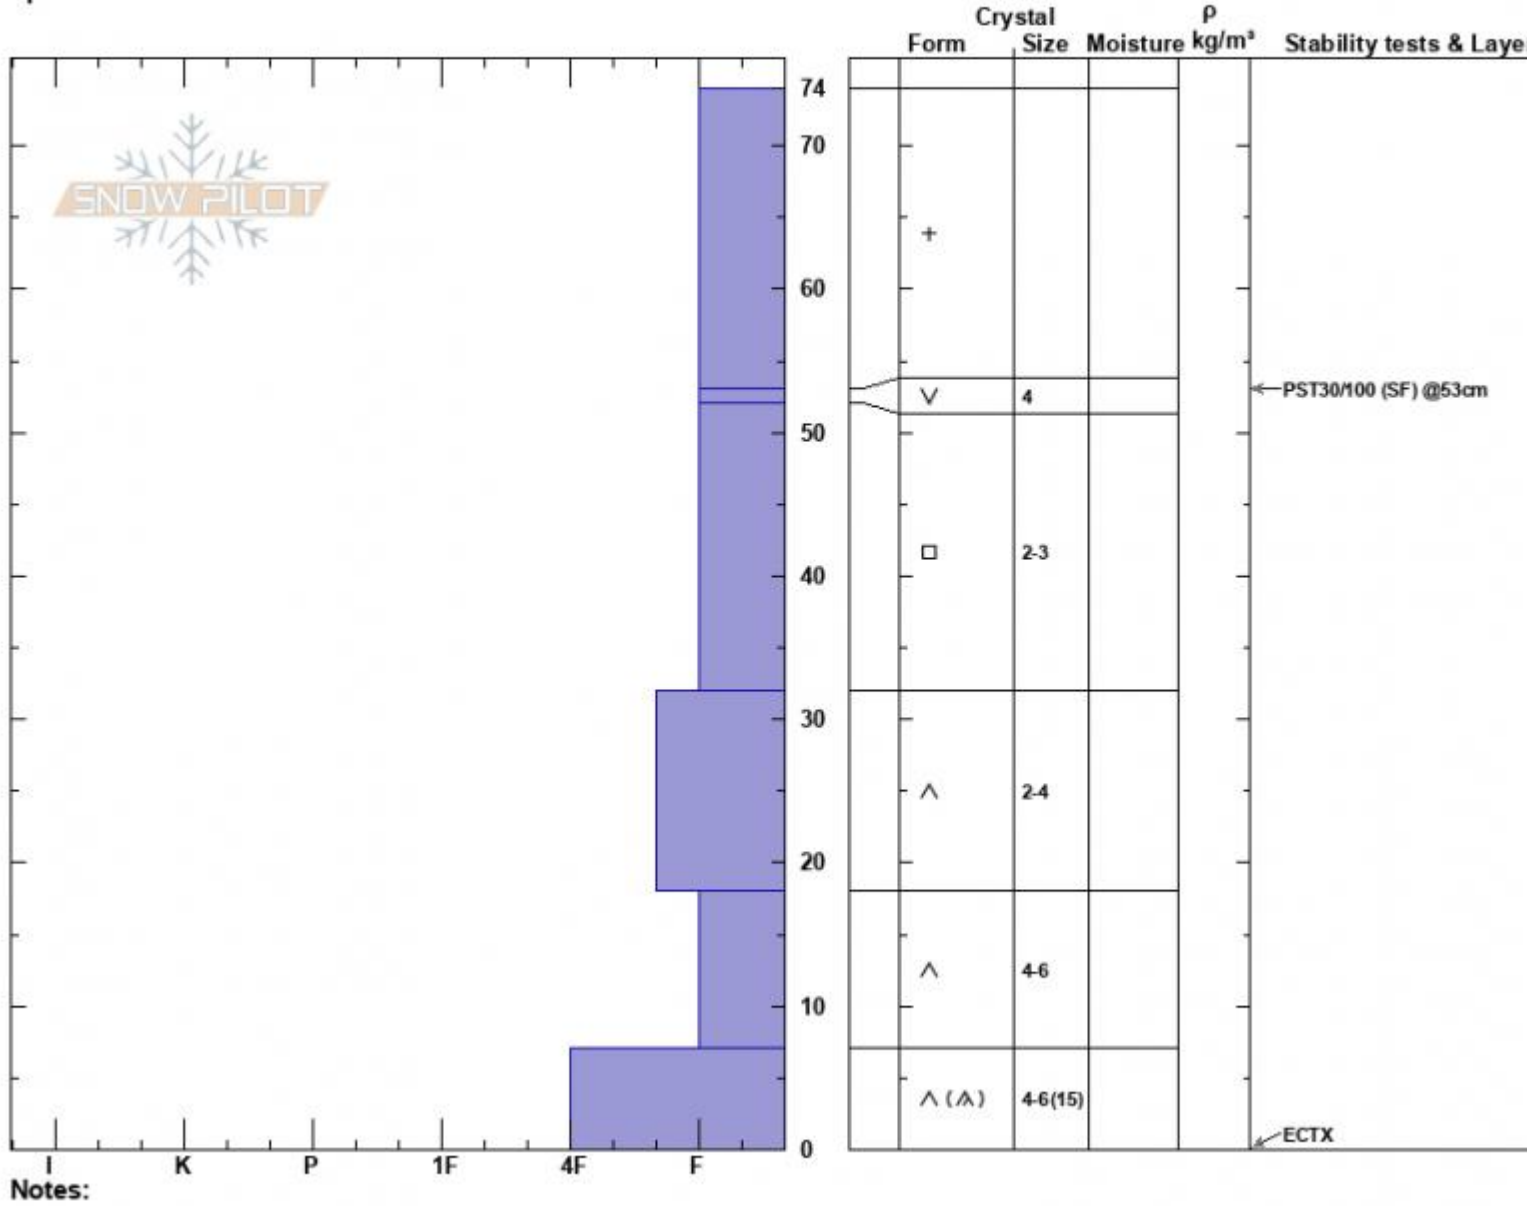

Top of Spanky's North
 Madison Range-N
 MT
 Elevation: 9160 ft
 Aspect: 45°
 Specifics:

Dave Zinn
 01/15/2024 - 12:30pm
 Co-ord: 45.32473N, -111.38145W
 Slope Angle: 25°
 Wind Loading: previous

Stability: Good
 Air Temperature:
 Sky Cover: CLR
 Precipitation: NO
 Wind: W Calm

HS:74
 PF:65
 Layer Notes:
 53-52cm:Problematic layer

Advisory Region
 Northern Madison
 Longitude
 -111.38W
 Latitude
 45.35N
 Northern Madison, 2024-01-15