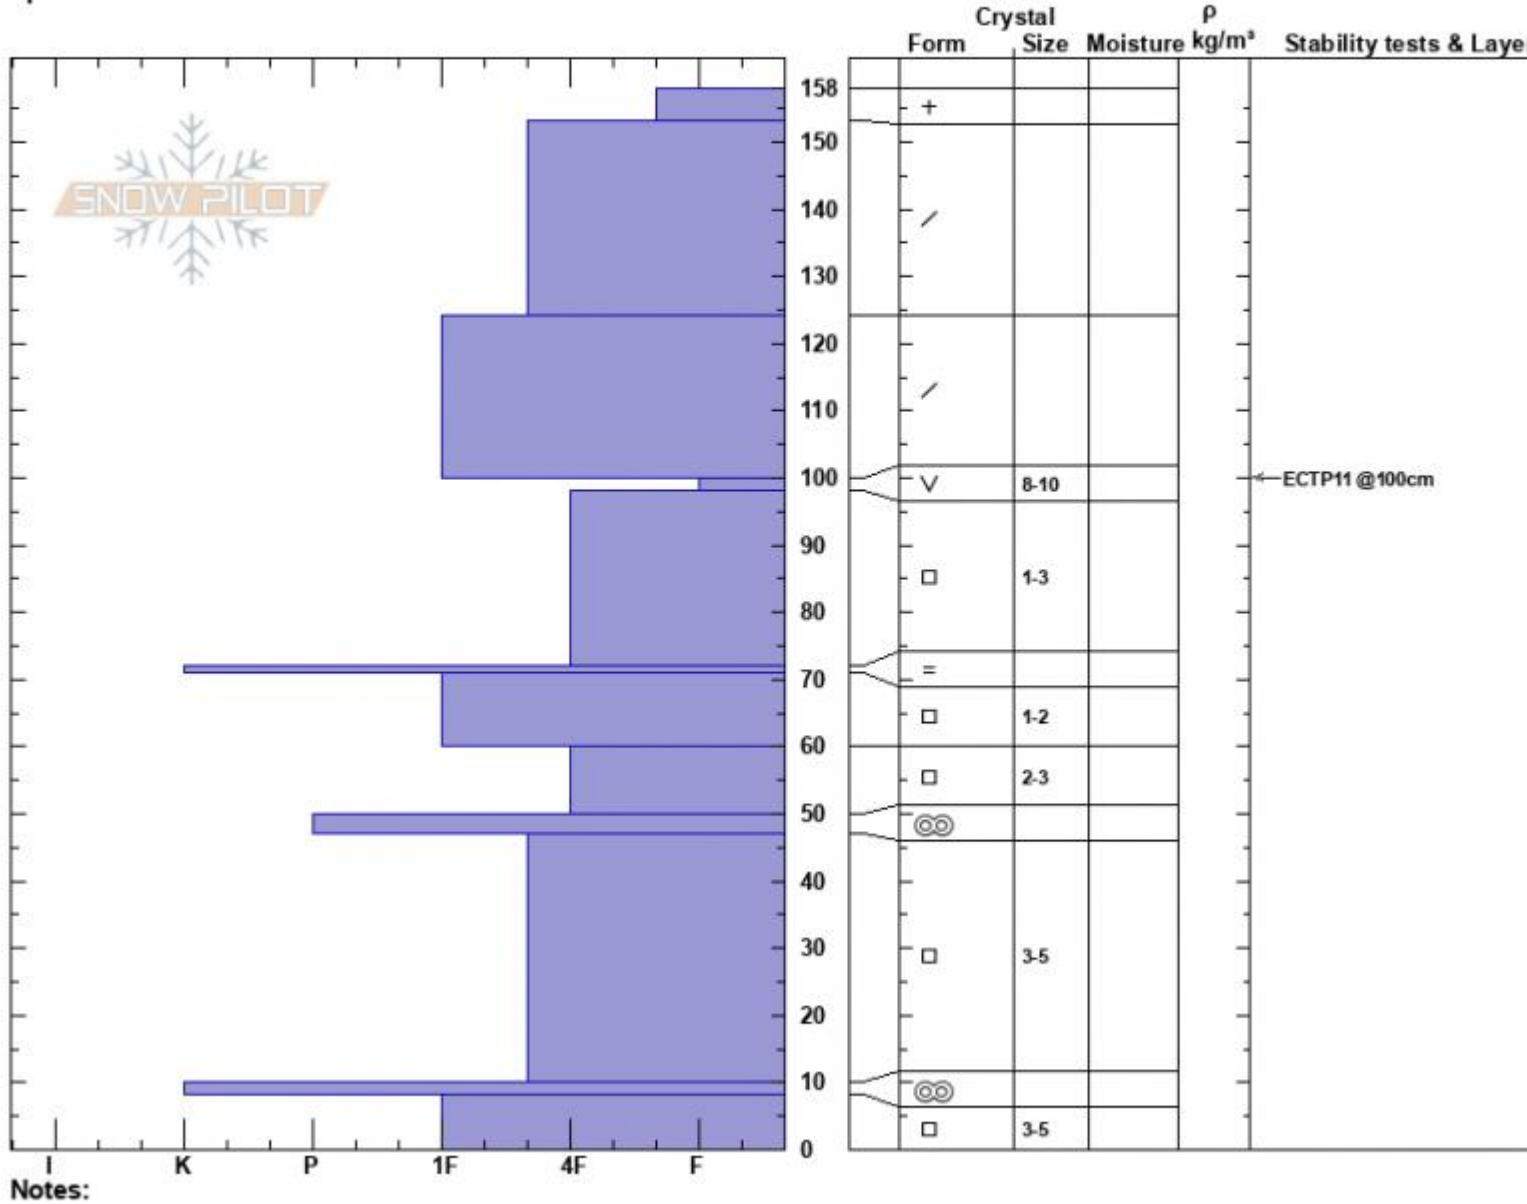

Yale Pass North  
 Centennial Range  
 MT  
 Elevation: 8920 ft  
 Aspect: 355°  
 Specifics:

Dave Zinn  
 01/28/2024 - 2:00pm  
 Co-ord: 44.54894N, -111.46986W  
 Slope Angle: 28°  
 Wind Loading: no

Stability: Poor  
 Air Temperature:  
 Sky Cover: OVC  
 Precipitation: NO  
 Wind: S Light Breeze

HS:158 Layer Notes:  
 PF:30 100-98cm: Problematic layer

Advisory Region  
 Island Park  
 Longitude  
 -111.73W  
 Latitude  
 44.55N  
 Island Park, 2024-02-01