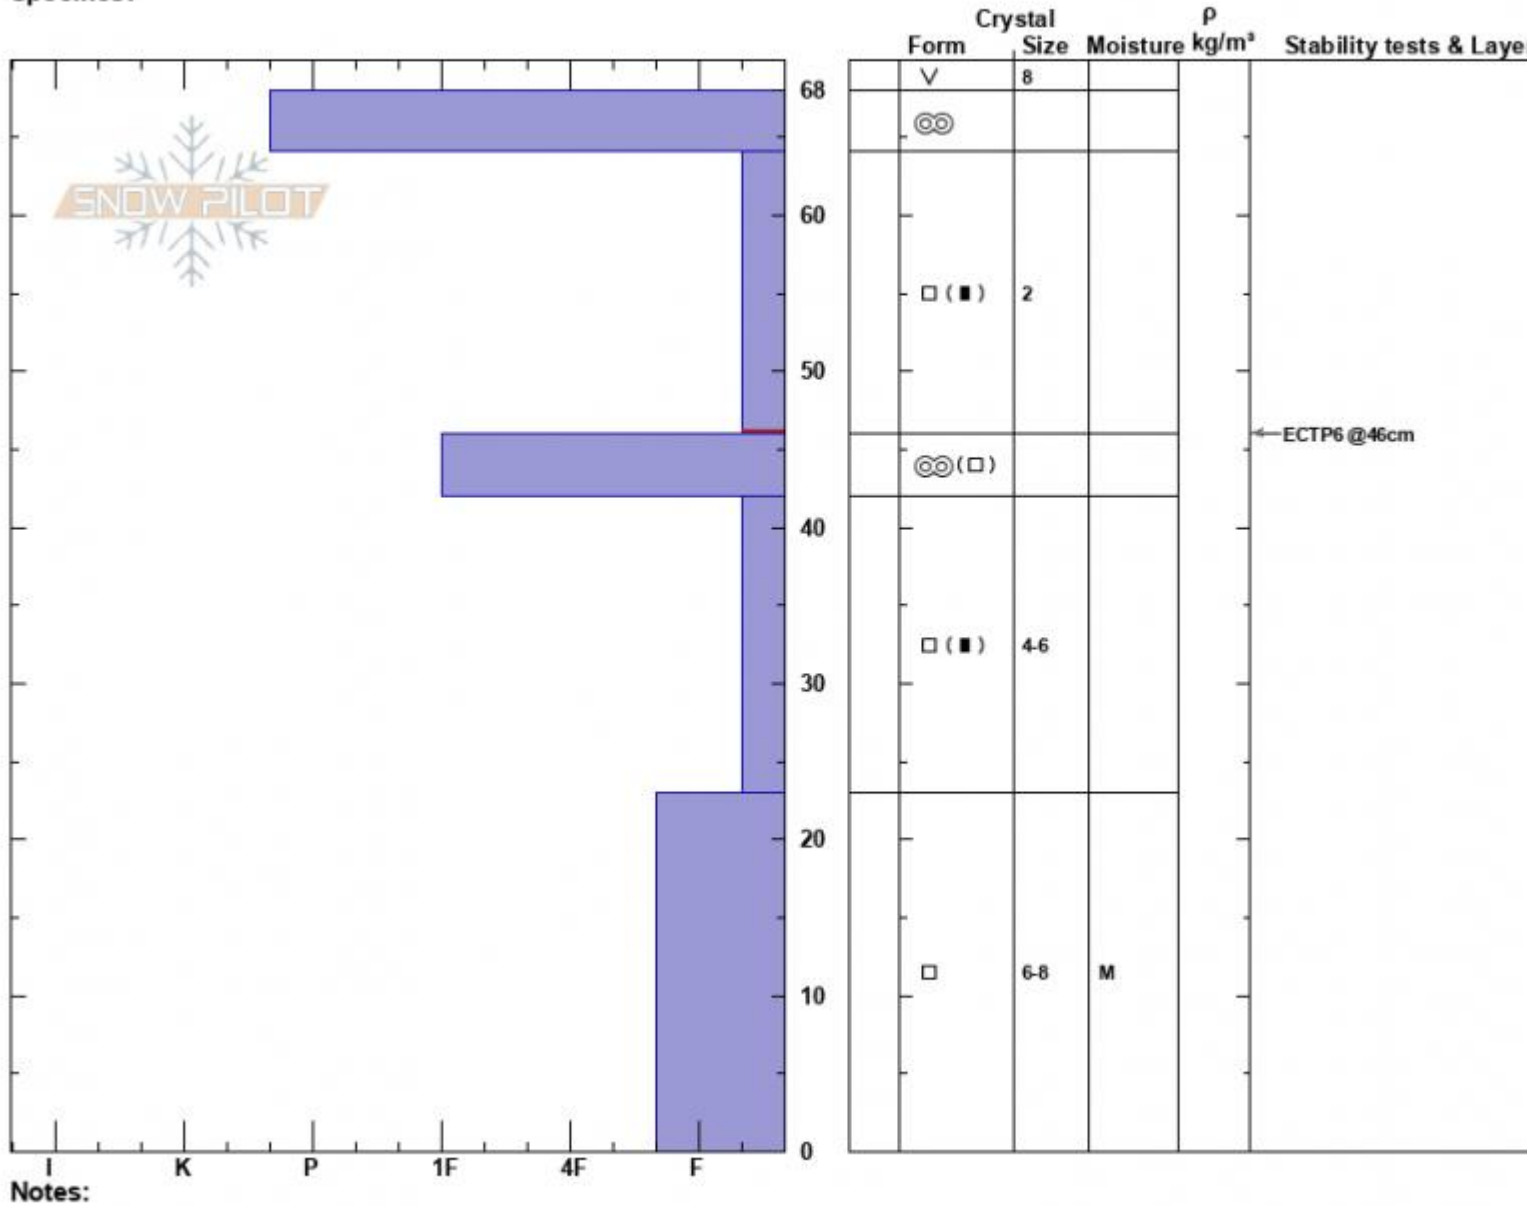

Taylor Fork, WidnsBndr
 Madison Range-S
 MT
 Elevation: 8860 ft
 Aspect: 250°
 Specifics:

Zach Peterson
 02/01/2024 - 12:00pm
 Co-ord: 44.97682N, -111.35961W
 Slope Angle: 26°
 Wind Loading: no

Stability: Poor
 Air Temperature:
 Sky Cover: FEW
 Precipitation: NO
 Wind: Calm

HS:68
 PF:72
 Layer Notes:
 64-46cm:Problematic layer

Notes:
 Advisory Region
 Southern Madison
 Longitude
 -111.27W
 Latitude
 45.06N
 Southern Madison, 2024-02-01