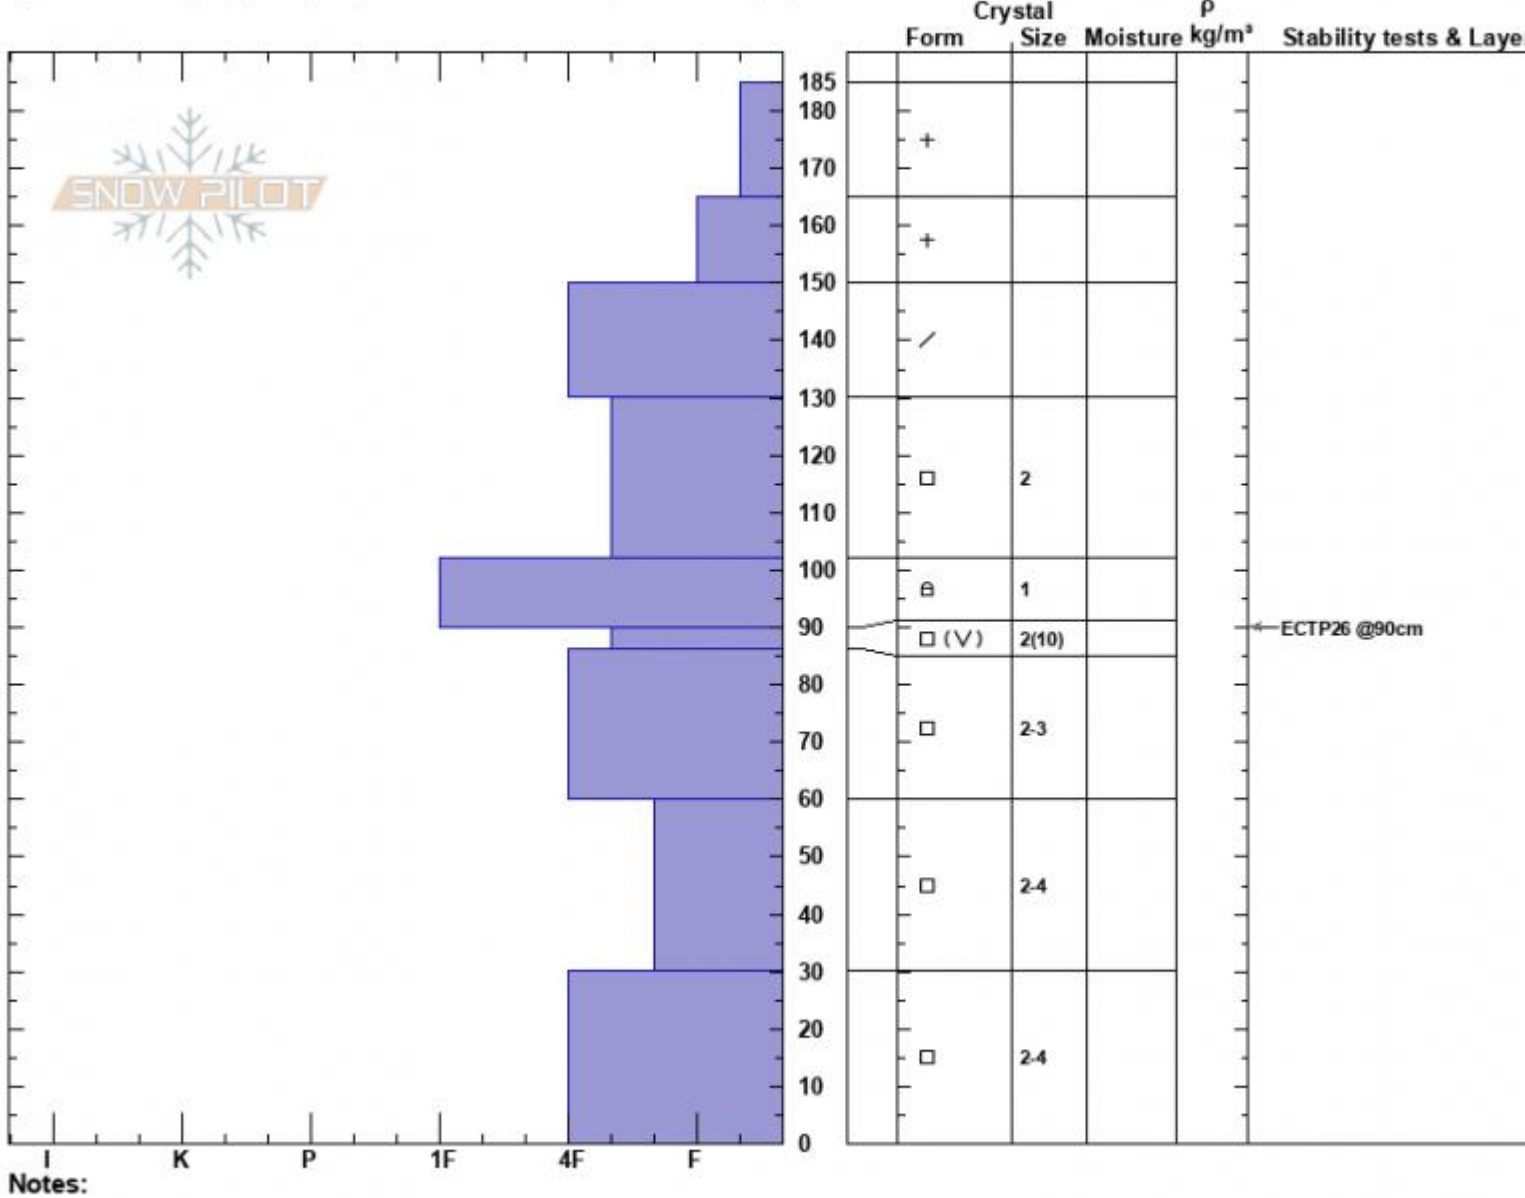

Tepee Widns Bndry
 Madison Range-S
 MT
 Elevation: 9550 ft
 Aspect: 1°
 Specifics: Collapsing, widespread; Recent avalanche activity on similar slopes;

Zach Peterson
 02/09/2024 - 12:00pm
 Co-ord: 44.91425N, -111.18887W
 Slope Angle: 22°
 Wind Loading: previous

Stability: Very Poor
 Air Temperature:
 Sky Cover: BKN
 Precipitation: NO
 Wind: Calm

HS:185
 PF:65
 Layer Notes: 90-86cm:Problematic layer

Recent avalanche activity on different slopes

Notes:
 Advisory Region
 Southern Madison
 Longitude
 -111.19W
 Latitude
 44.90N
 Southern Madison, 2024-02-09