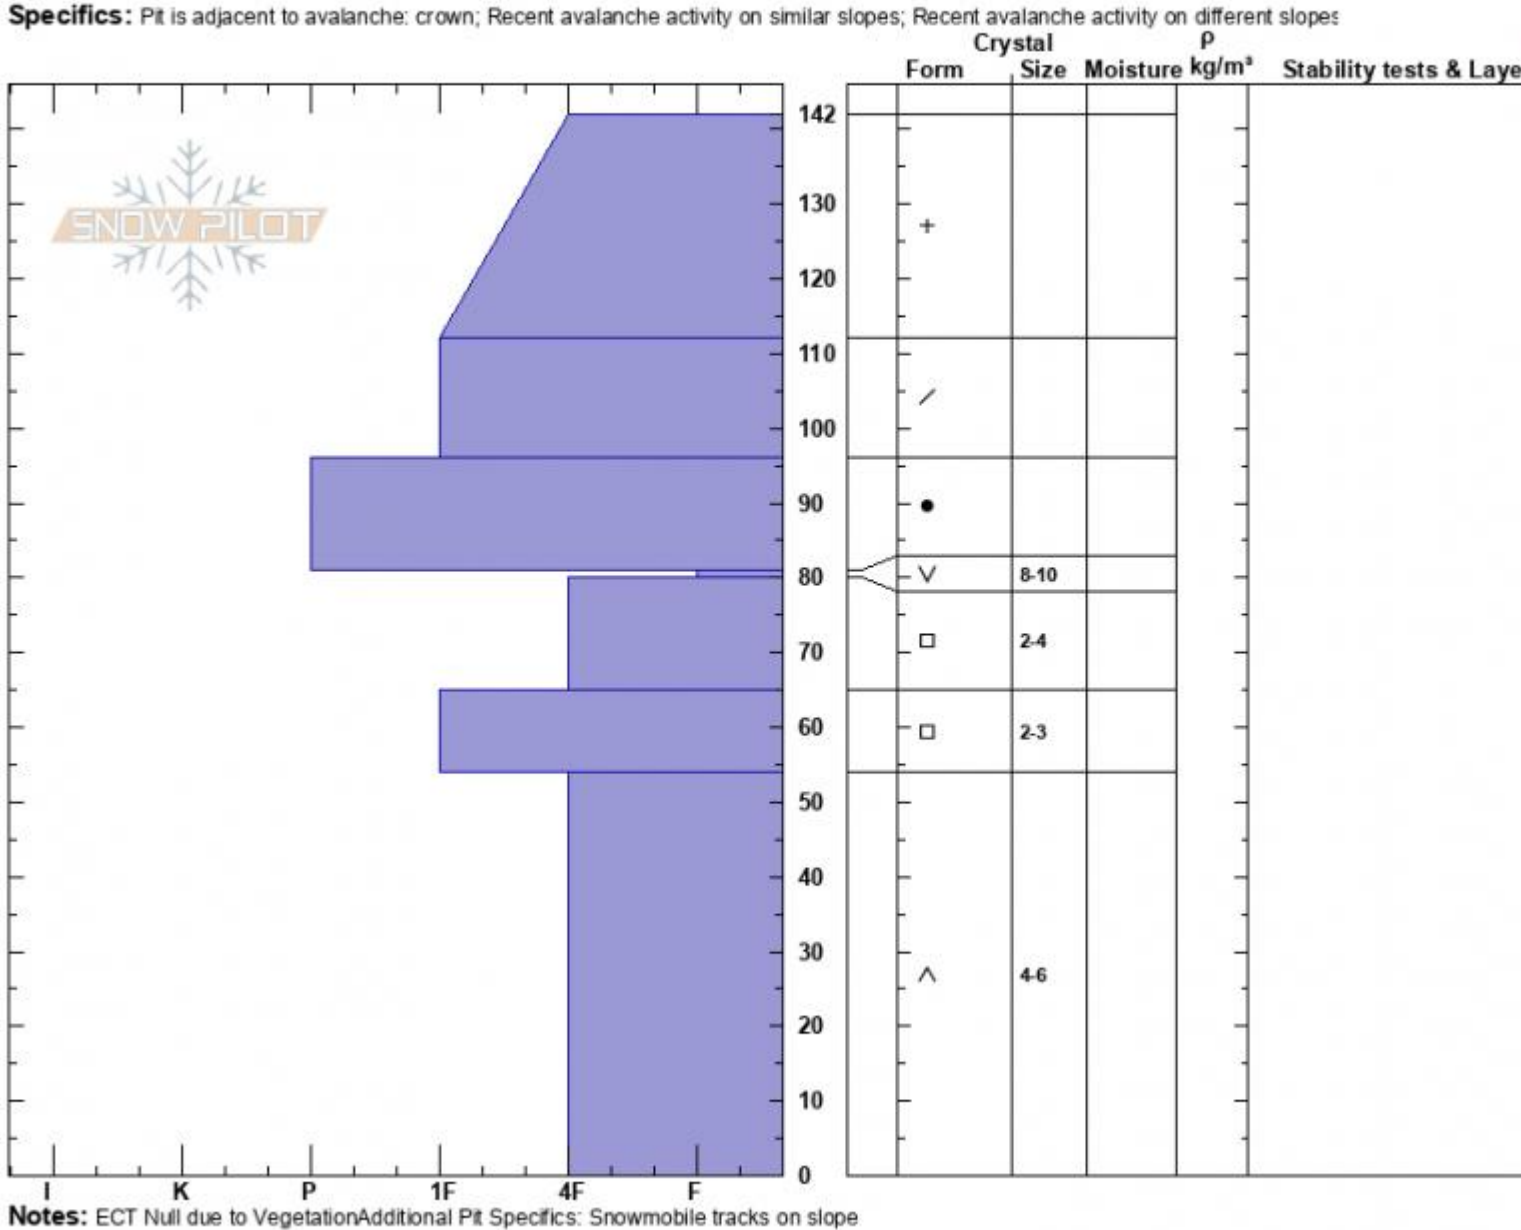

North of Scotch Bonnet  
 Cooke City  
 MT  
 Elevation: 9900 ft  
 Aspect: 5°  
 Specifics: Pit is adjacent to avalanche: crown; Recent avalanche activity on similar slopes;

Dave Zinn  
 02/18/2024 - 1:00pm  
 Co-ord: 45.07551N, -109.94427W  
 Slope Angle: 33°  
 Wind Loading: no

Stability: Poor  
 Air Temperature:  
 Sky Cover: OVC  
 Precipitation: S-1  
 Wind: Calm

HS:142 Layer Notes:  
 81-80cm: Problematic layer

Advisory Region  
 Cooke City  
 Longitude  
 -109.95W  
 Latitude  
 45.07N  
 Cooke City, 2024-02-20