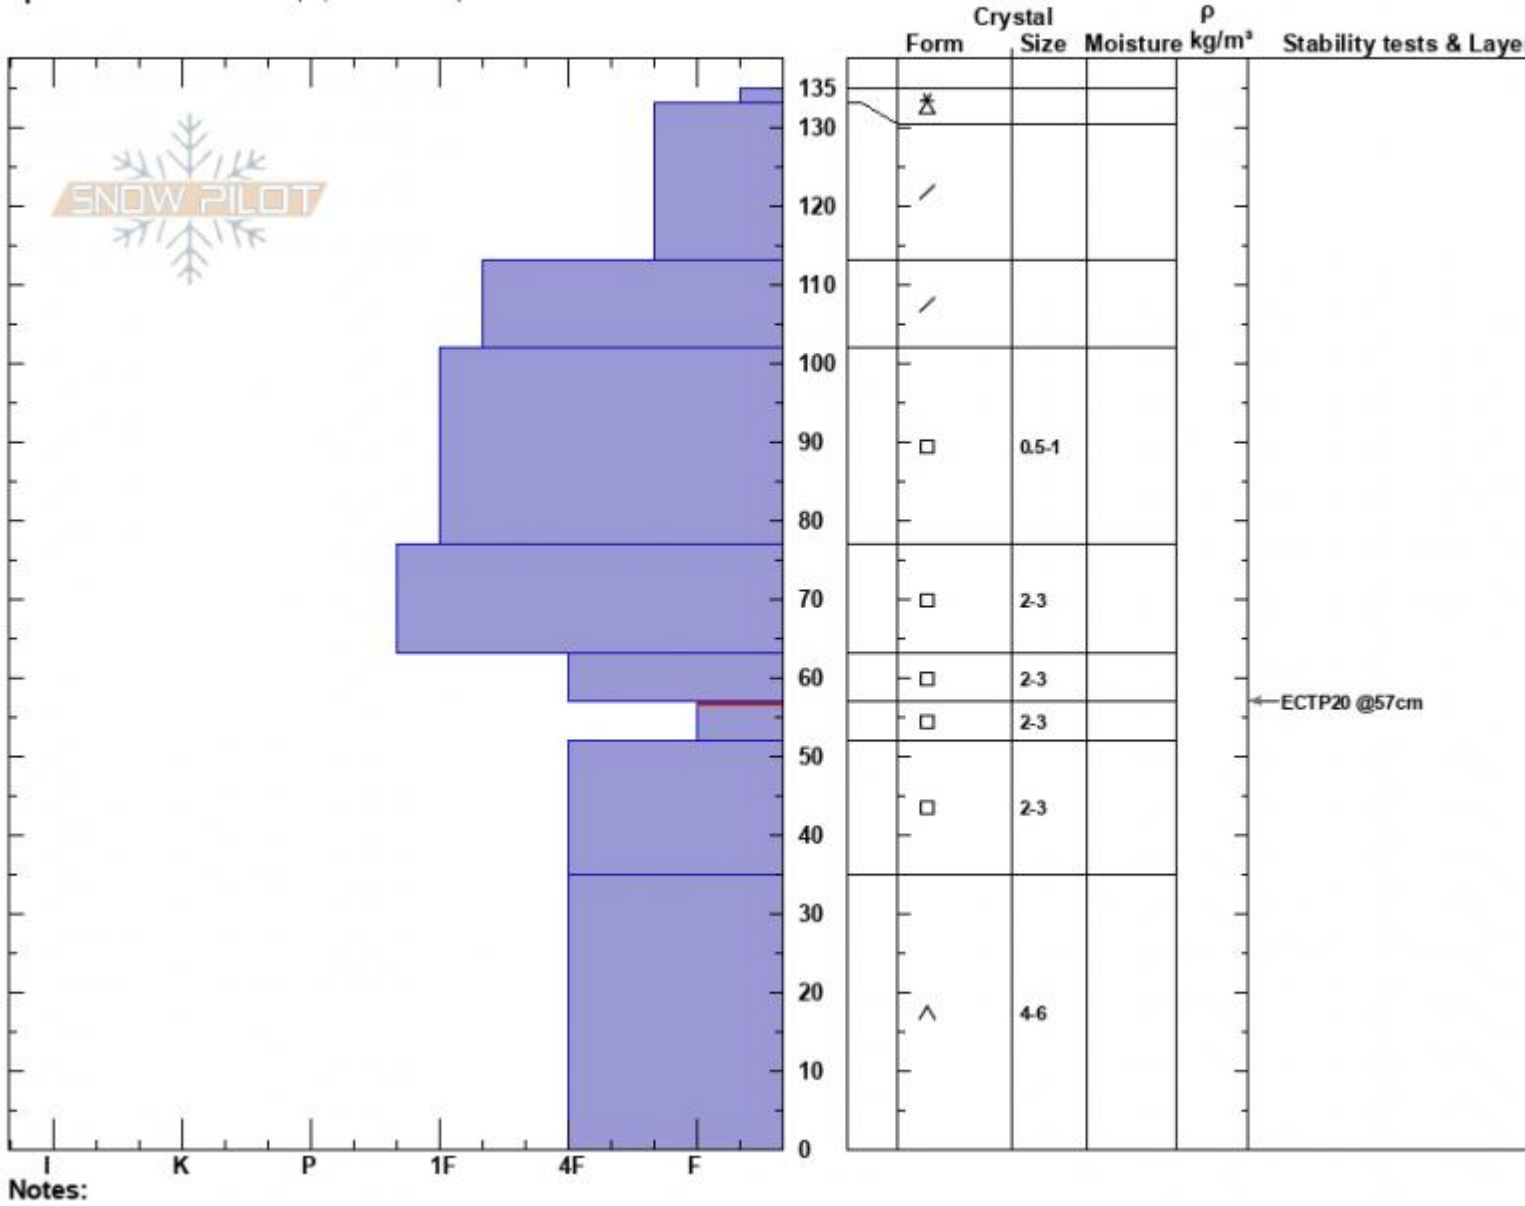

Divide Peak E. Shldr
 Gallatin Range-N
 MT
 Elevation: 9540 ft
 Aspect: 83°
 Specifics: Ski tracks on slope; We skied slope

Zach Peterson
 02/22/2024 - 2:25pm
 Co-ord: 45.40279N, -110.97024W
 Slope Angle: 26°
 Wind Loading: no

Stability: Fair
 Air Temperature:
 Sky Cover: BKN
 Precipitation: S-1
 Wind: Calm

HS:135 Layer Notes:
 PF:40 57-52cm:Problematic layer

Notes:
 Advisory Region
 Northern Gallatin
 Longitude
 -110.98W
 Latitude
 45.40N
 Northern Gallatin, 2024-02-22