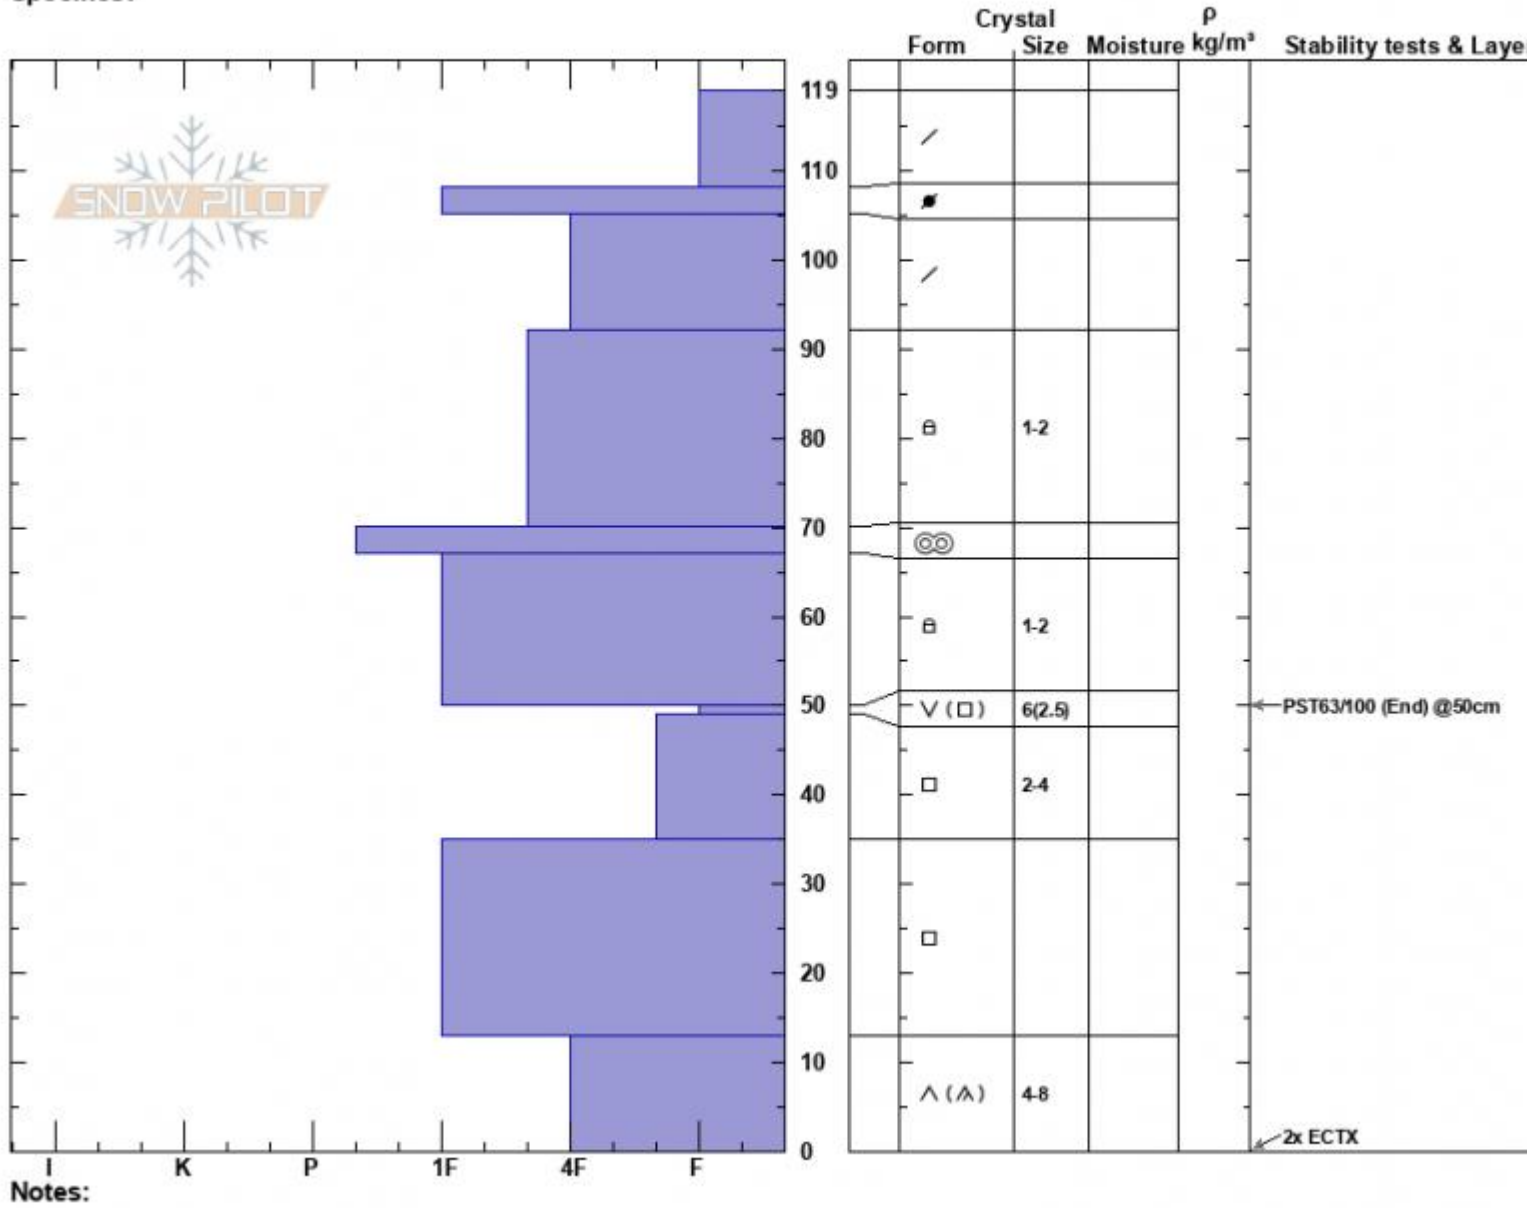

Motor Hill  
 Lionhead Range  
 MT  
 Elevation: 8580 ft  
 Aspect: 164°  
 Specifics:

Zach Peterson  
 02/29/2024 - 1:00pm  
 Co-ord: 44.73762N, -111.31296W  
 Slope Angle: 20°  
 Wind Loading: yes

Stability:  
 Air Temperature:  
 Sky Cover: BKN  
 Precipitation:  
 Wind: SW Moderate

HS:119 Layer Notes:  
 50-49cm: Problematic layer

Advisory Region  
 Lionhead Range  
 Longitude  
 -111.32W

Latitude

44.71N

Lionhead Range, 2024-02-29