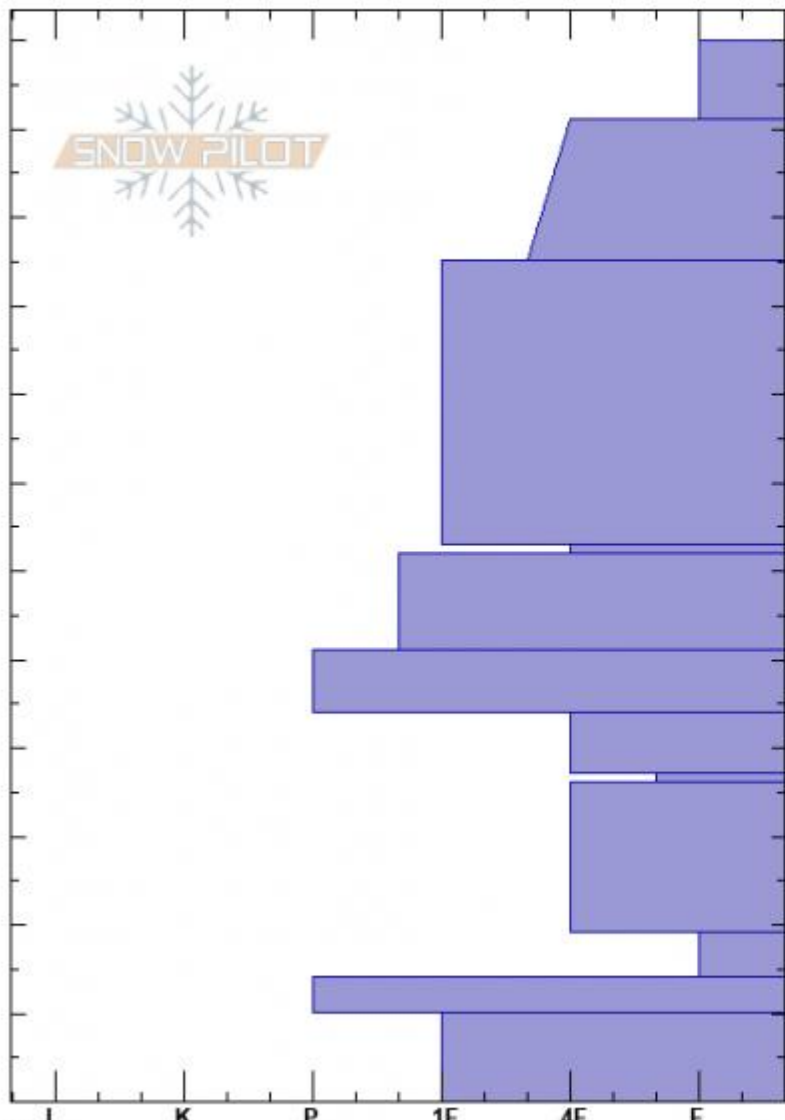

USGS Site
 Lionhead Range
 MT
 Elevation: 8130 ft
 Aspect: 33°
 Specifics:

Zach Peterson
 02/29/2024 - 11:30am
 Co-ord: 44.69459N, -111.29700W
 Slope Angle: 1°
 Wind Loading: no

Stability:
 Air Temperature:
 Sky Cover: OVC
 Precipitation: NO
 Wind: Light Breeze

HS:120 Layer Notes:
 PF:25 37-36cm:Problematic layer

Form	Crystal Size	Moisture	ρ kg/m ³	Stability tests & Layer
+				
/				
•	0.3			
⊙(□)	(2)			
□	1-2			
⊖	1-2			
□	2-3			
∨	6			
□	2-4			
□	3-5			← ECTP27 @19cm
⊙				
^ (Λ)	4-6			

Notes:

Advisory Region
 Lionhead Range
 Longitude
 -111.32W

Latitude

44.71N

Lionhead Range, 2024-02-29