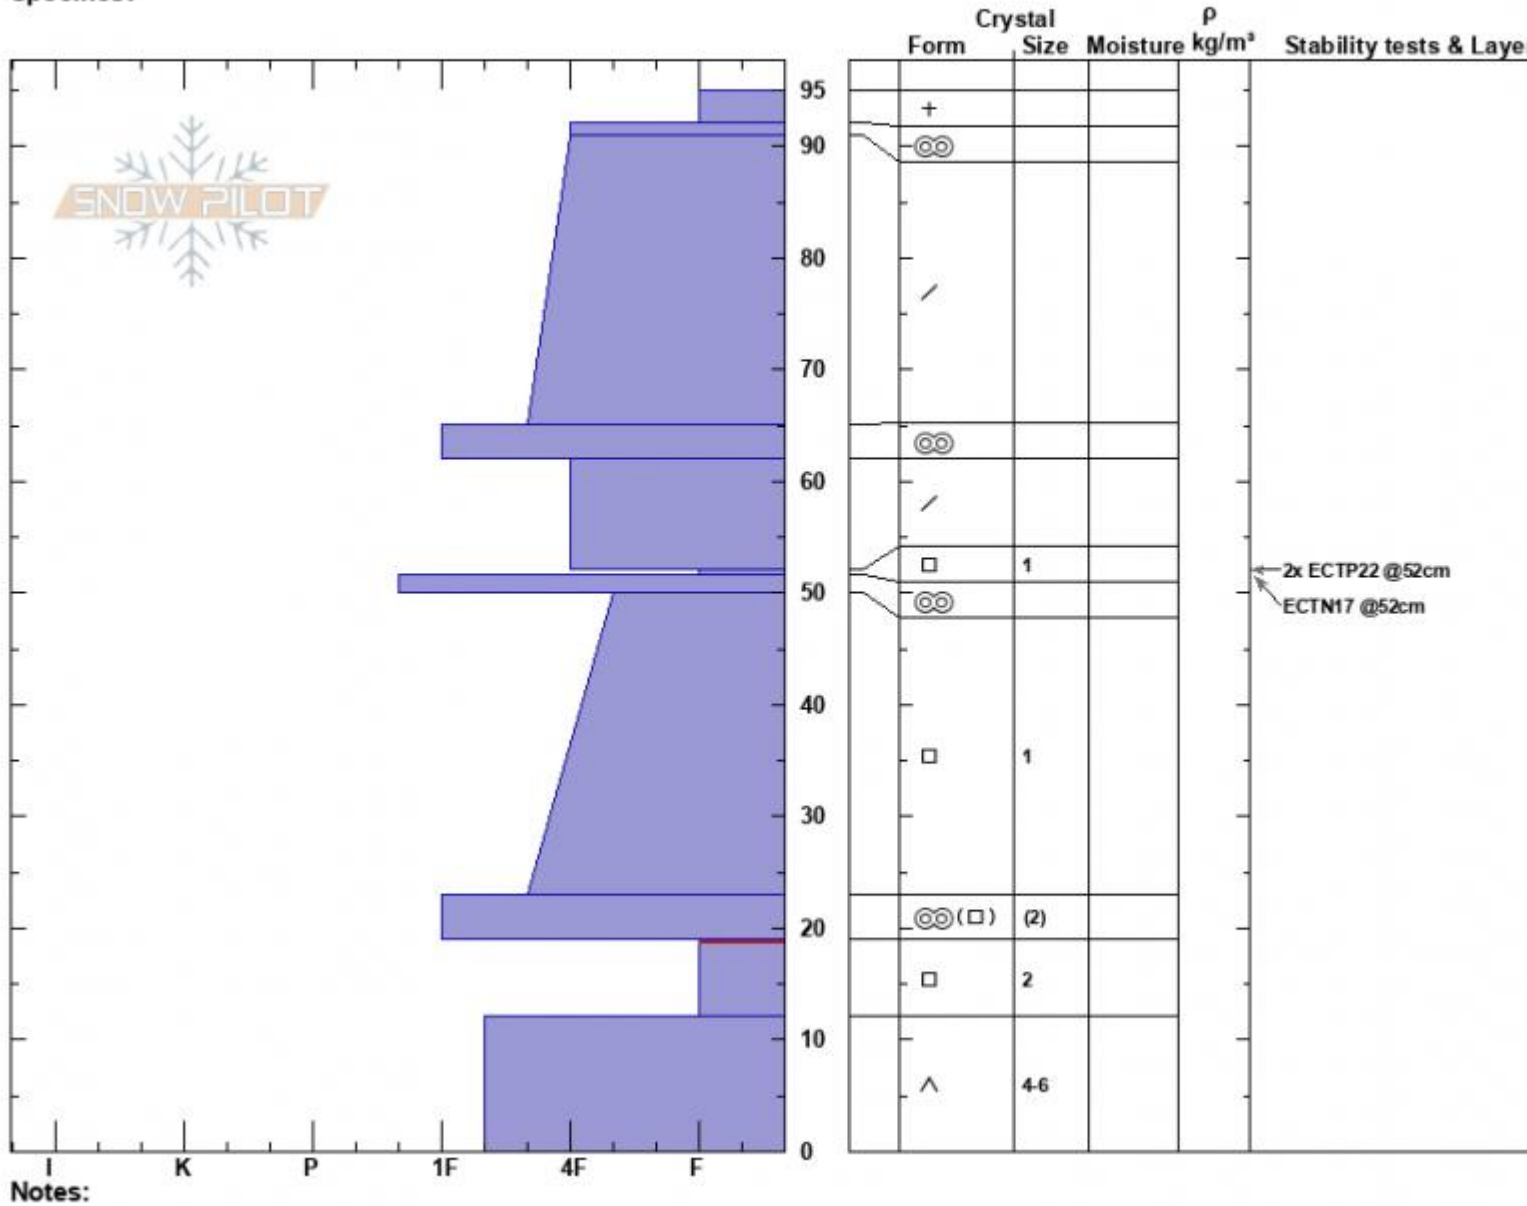

Bacon Rind South Face
 Madison Range-S
 MT
 Elevation: 7800 ft
 Aspect: 100°
 Specifics:

Dave Zinn
 03/04/2024 - 11:00am
 Co-ord: 44.96770N, -111.08770W
 Slope Angle: 35°
 Wind Loading: no

Stability: Poor
 Air Temperature:
 Sky Cover: SCT
 Precipitation: NO
 Wind: Light Breeze

HS:95
 PF:40
 PS: 30
 Layer Notes:
 19-12cm:Problematic layer

Advisory Region
 Southern Madison
 Longitude
 -111.10W
 Latitude
 44.96N
 Southern Madison, 2024-03-06