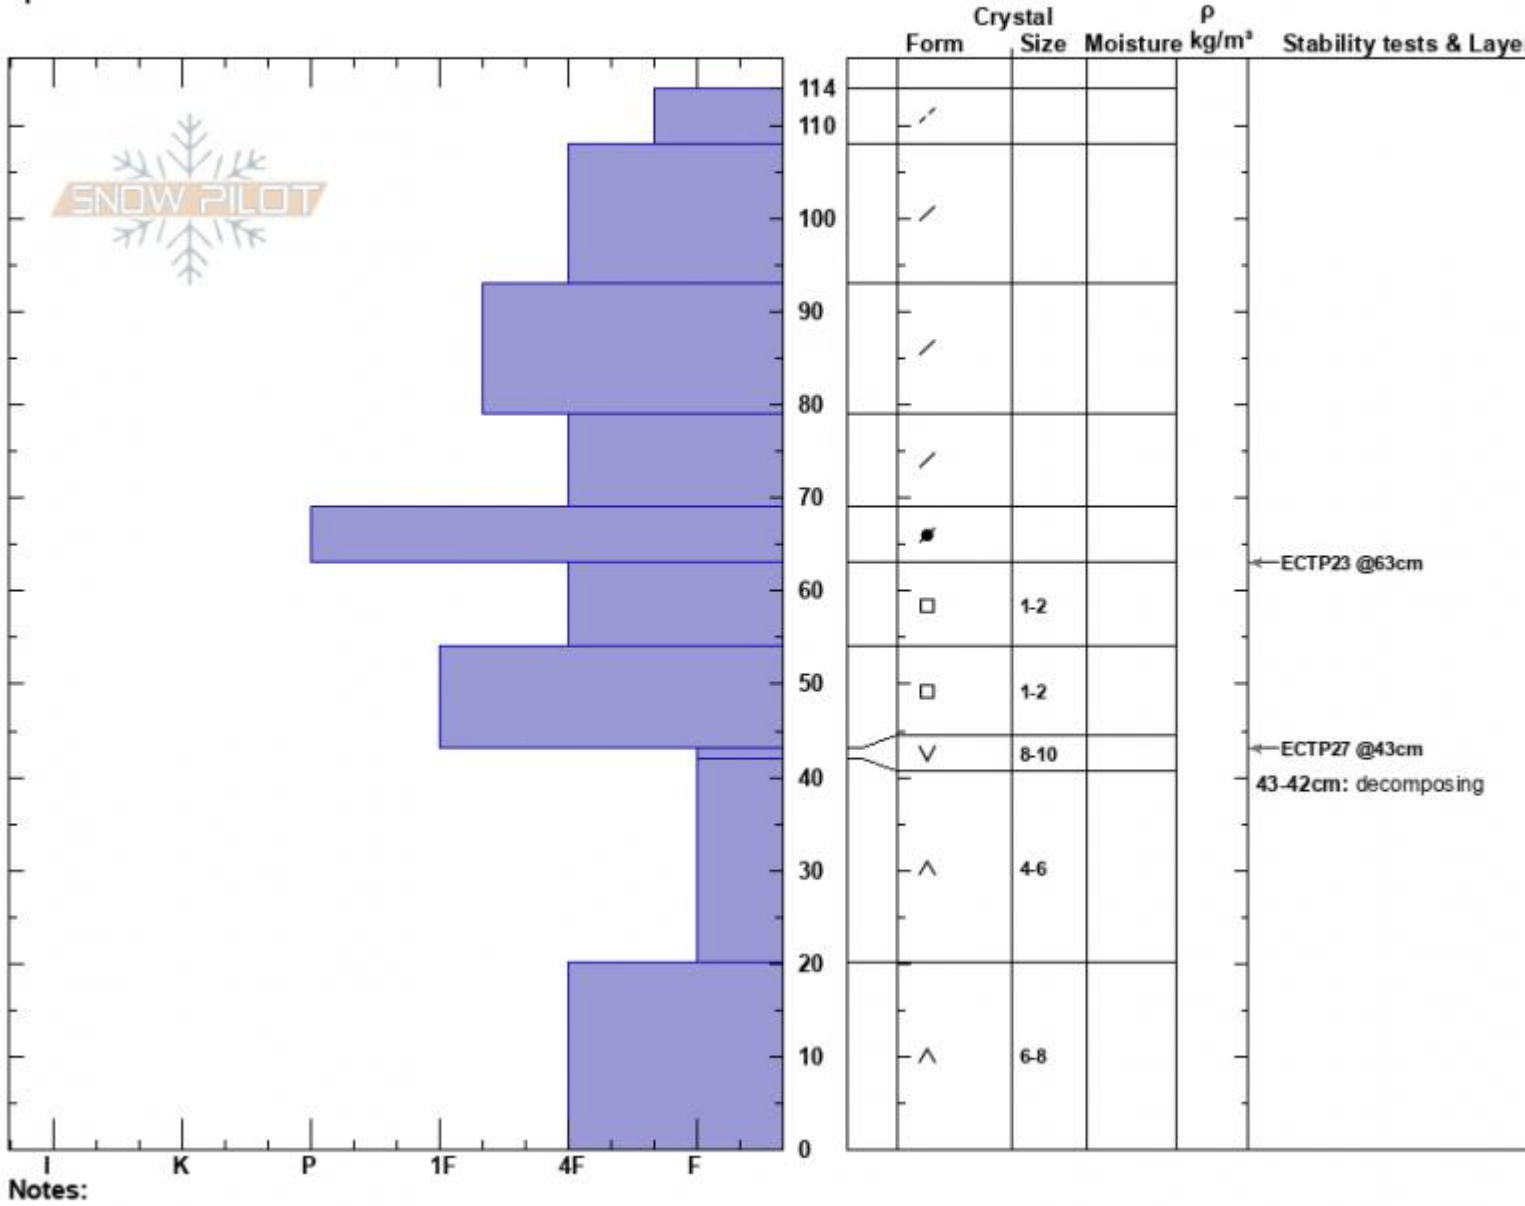

Sunlight Basin Profile  
 Madison Range-S  
 MT  
 Elevation: 9480 ft  
 Aspect: 90°  
 Specifics:

Dave Zinn  
 03/05/2024 - 12:00pm  
 Co-ord: 44.97566N, -111.31321W  
 Slope Angle: 24°  
 Wind Loading: yes

Stability: Poor  
 Air Temperature:  
 Sky Cover: OVC  
 Precipitation: S-1  
 Wind: SW Moderate

HS:114 Layer Notes:  
 PF:105 43-42cm: decomposing  
 43-42cm: Problematic layer

Advisory Region  
 Southern Madison  
 Longitude  
 -111.31W  
 Latitude  
 44.97N  
 Southern Madison, 2024-03-06