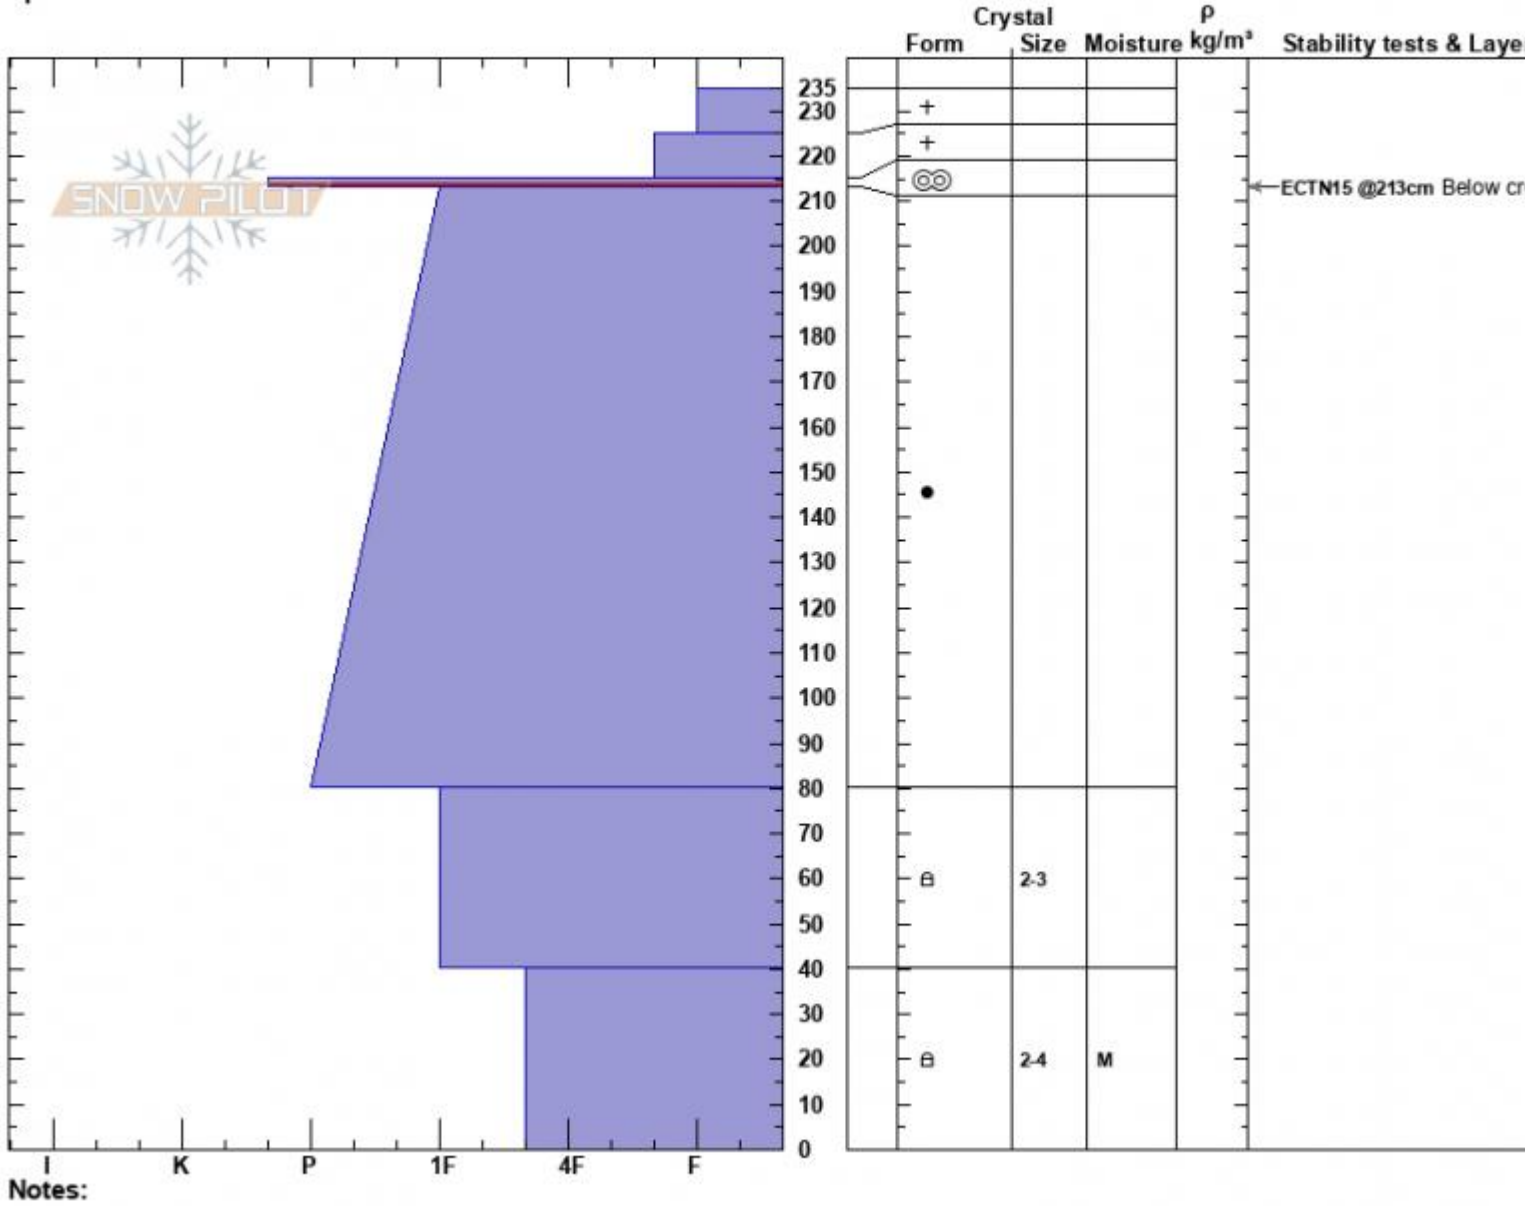

Next to Almost Died  
 Beartooths  
 MT  
 Elevation: 9480 ft  
 Aspect: 76°  
 Specifics:

Zach Peterson  
 03/27/2024 - 3:00pm  
 Co-ord: 45.05028N, -109.93144W  
 Slope Angle: 27°  
 Wind Loading: no

Stability: Good  
 Air Temperature:  
 Sky Cover: BKN  
 Precipitation: S-1  
 Wind: Calm

HS:235 Layer Notes:  
 PF:37 215-213cm:Problematic layer

Advisory Region  
 Cooke City  
 Longitude  
 -109.94W  
 Latitude  
 45.02N  
 Cooke City, 2024-03-27