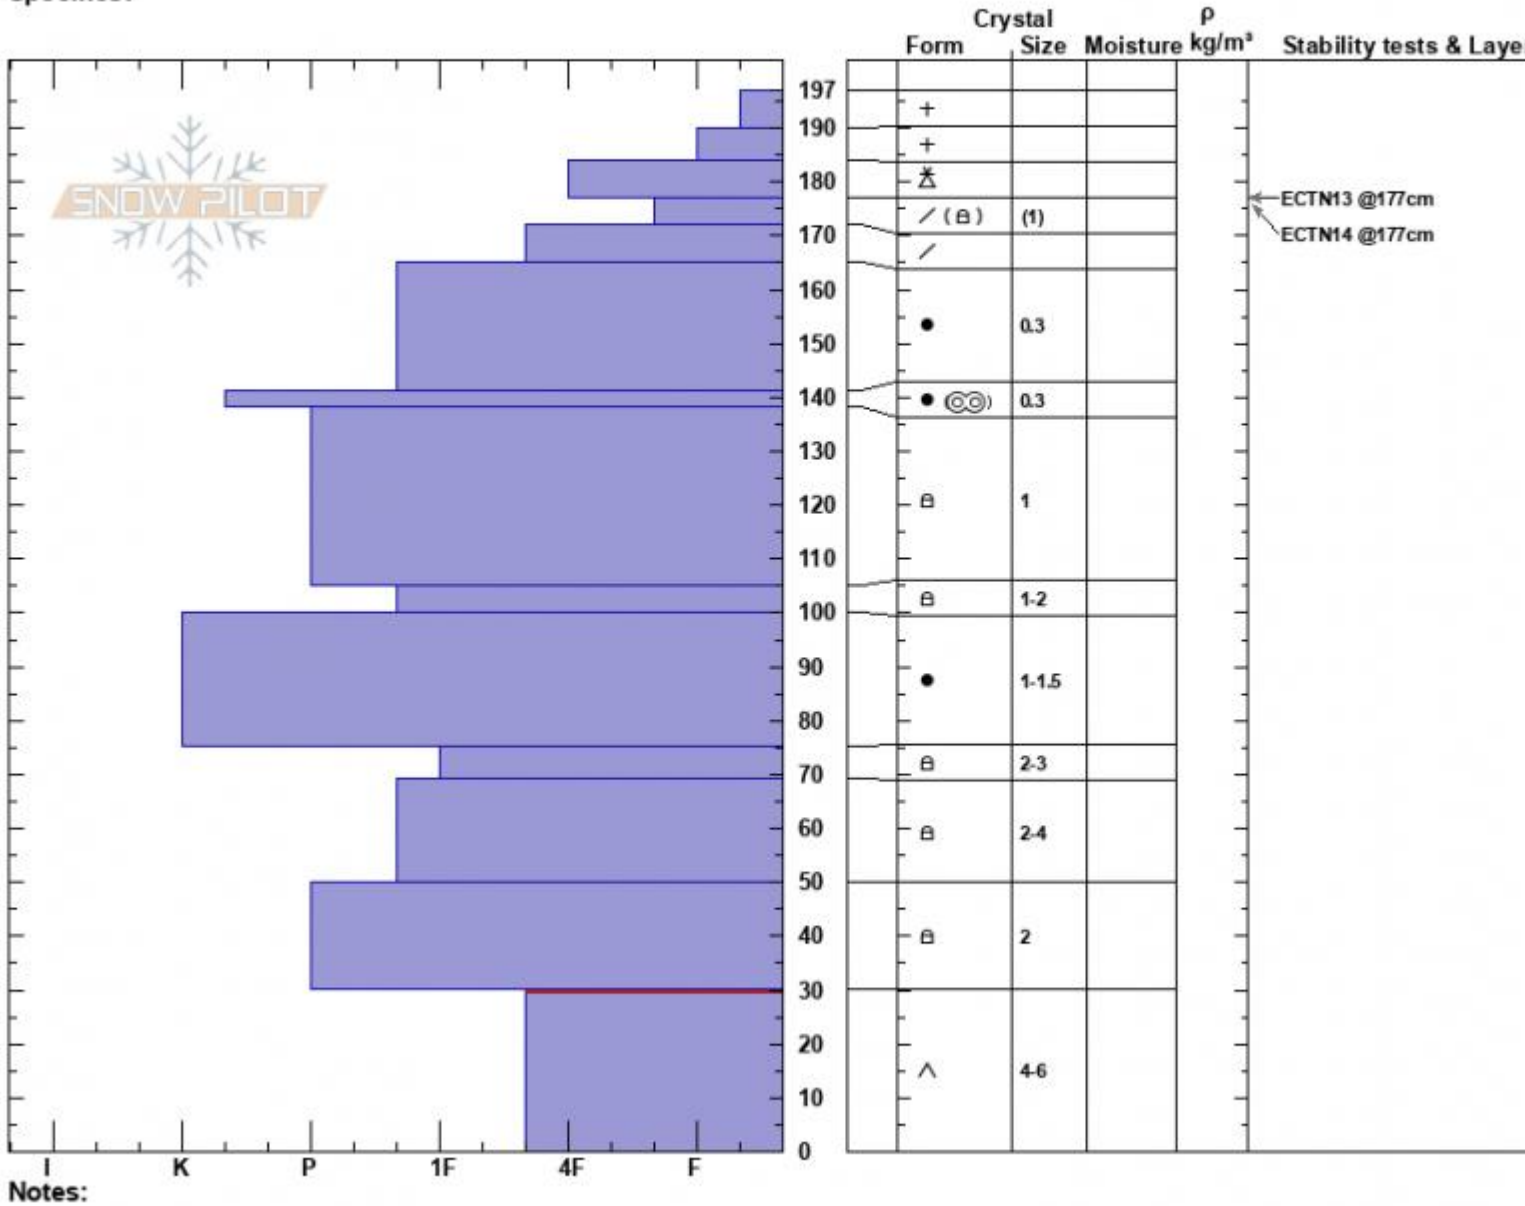

First Yellow Mule
 Madison Range-N
 MT
 Elevation: 9400 ft
 Aspect: 11°
 Specifics:

Zach Peterson
 03/24/2024 - 11:10am
 Co-ord: 45.17495N, -111.37992W
 Slope Angle: 12°
 Wind Loading: yes

Stability: Good
 Air Temperature:
 Sky Cover: OVC
 Precipitation: S-1
 Wind: N Light Breeze

HS:197 Layer Notes:
 PF:35 30-0cm: Problematic layer

Advisory Region
 Northern Madison
 Longitude
 -111.38W
 Latitude
 45.17N
 Northern Madison, 2024-03-24