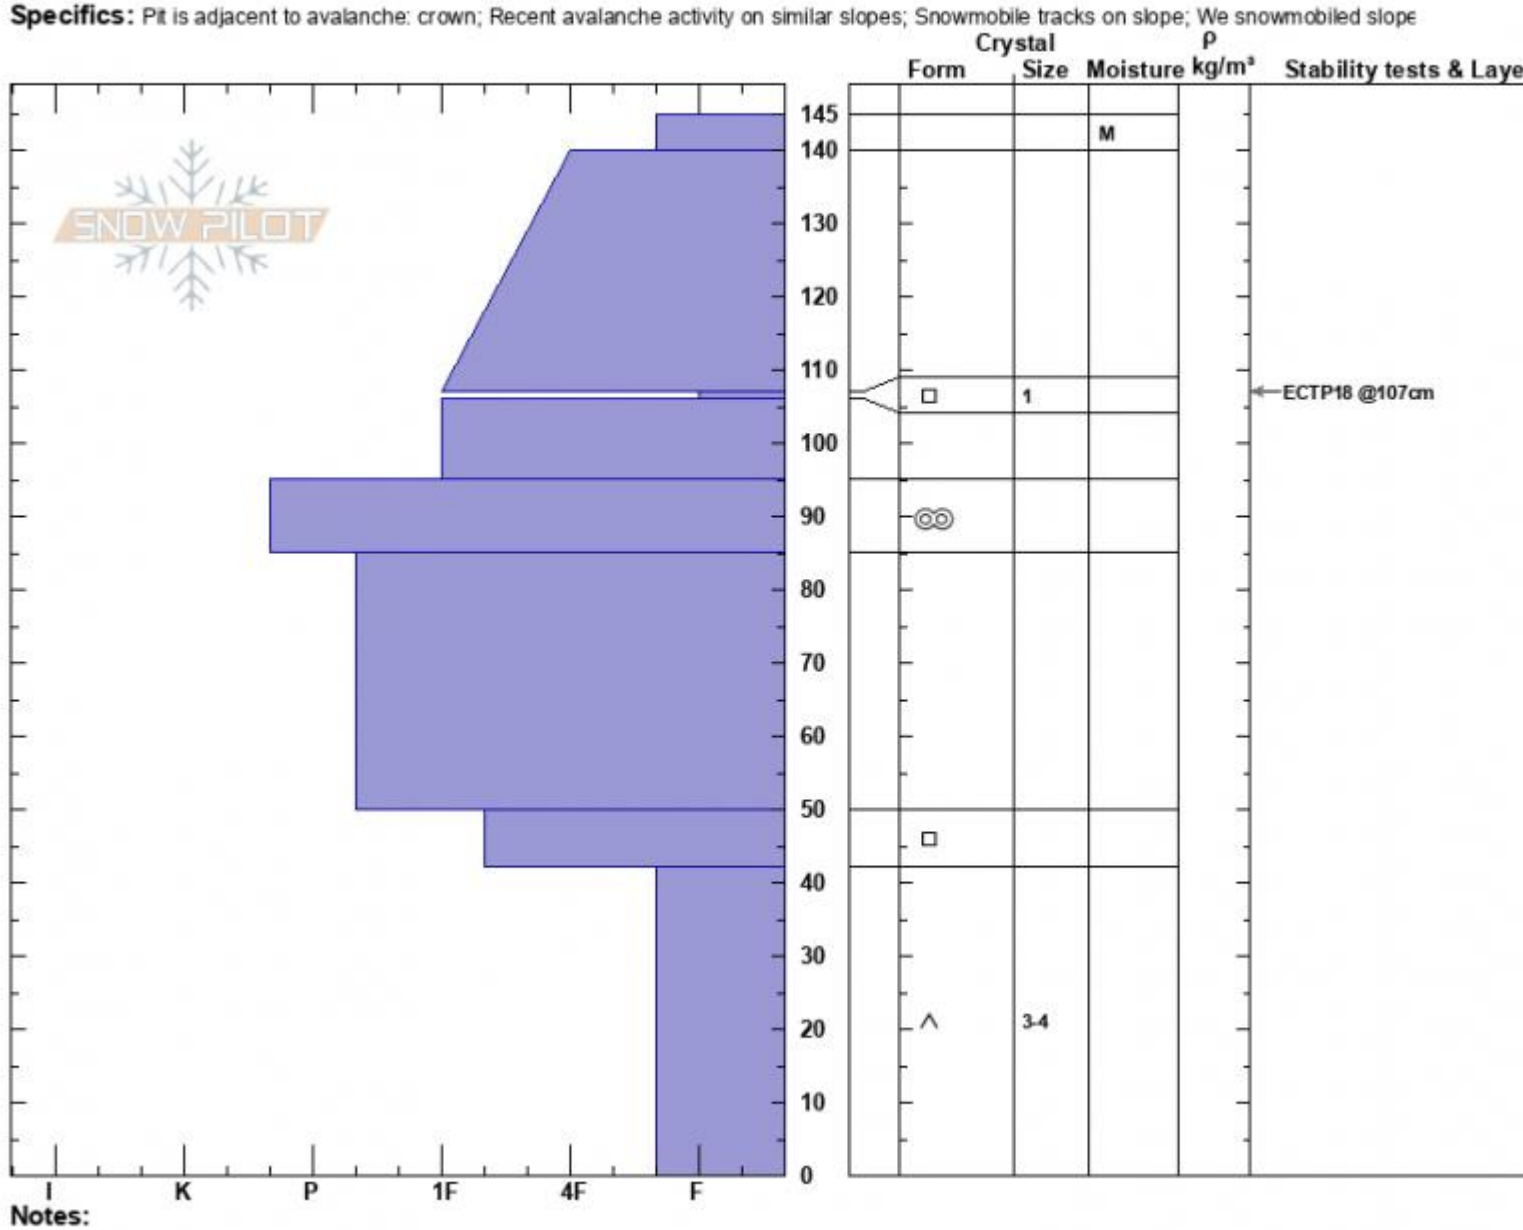

Targhee Creek  
 Lionhead Range  
 MT  
 Elevation: 9600 ft  
 Aspect: 75°  
 Specifics: Pit is adjacent to avalanche: crown; Recent avalanche activity on similar slopes; Snowmobile tracks on slope; We snowmobiled slope

Ian Hoyer  
 04/02/2024 - 12:00pm  
 Co-ord: 44.75039N, -111.39098W  
 Slope Angle: 31°  
 Wind Loading: no

Stability: Fair  
 Air Temperature:  
 Sky Cover: CLR  
 Precipitation: NO  
 Wind: Calm

HS:145  
 PF:30  
 Layer Notes: 107-106cm:Problematic layer

Advisory Region  
 Lionhead Range  
 Longitude  
 -111.32W  
 Latitude  
 44.71N  
 Avalanche Details: [Snowmo triggered small slide at Lionhead](#)  
 Lionhead Range, 2024-04-02