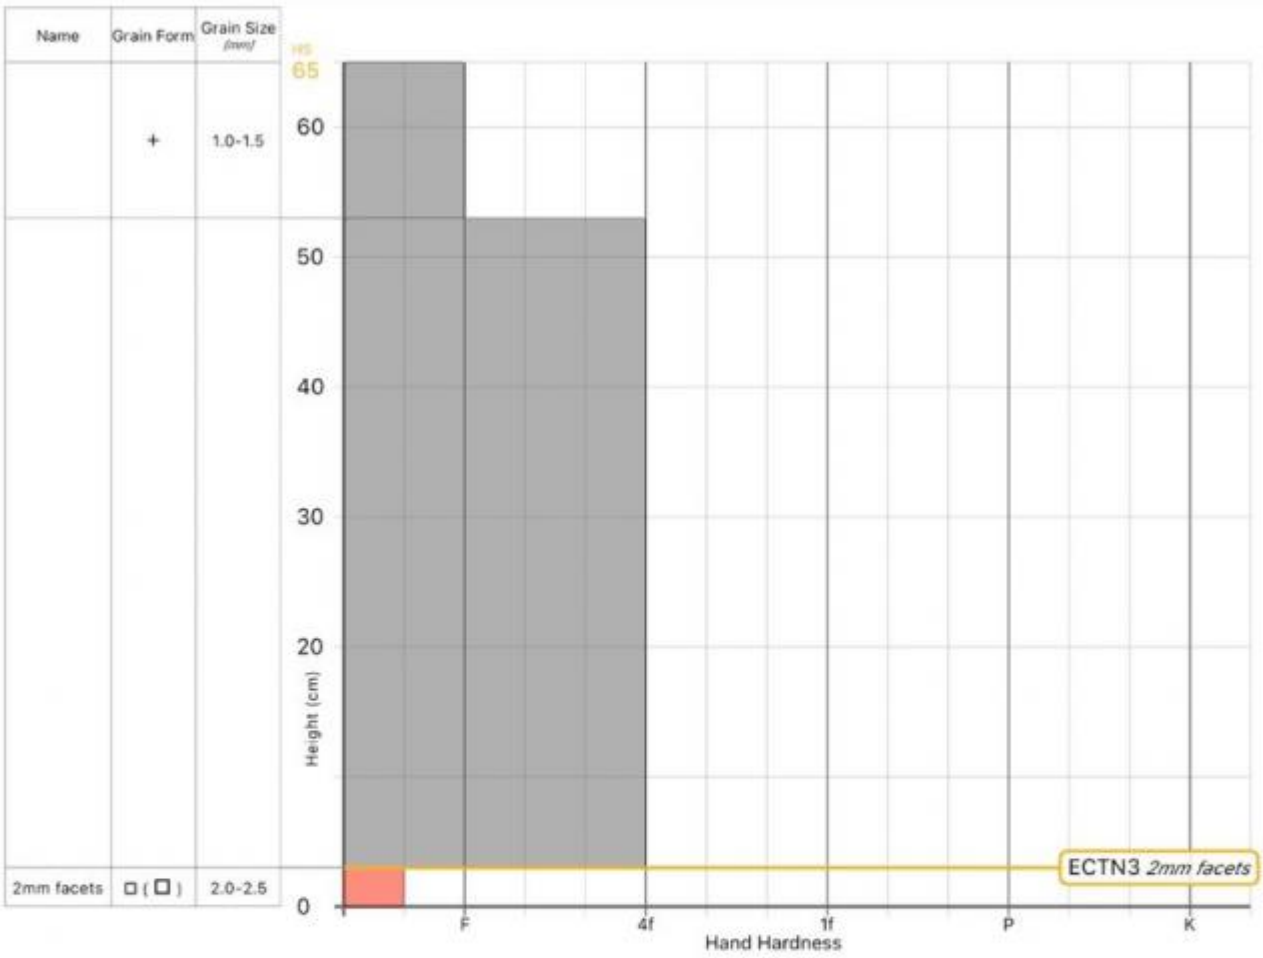

Profile Name: **Bridger Range**

General

🕒 Date: 2024-11-05 11:10:24.000
👤 Observer: **Tyler Miller**
🏠 Org:

Location

📍 Elevation: **7800ft**
🌬️ Aspect: **NW**
📐 Slope: **23°**
📍 Lat/Lng: **45.8305,-110.9307**

Weather

🌡️ Air Temperature: ?
☁️ Sky Cover: **Scattered**
❄️ Precipitation: **No Precipitation**
🌬️ Wind: **Moderate,NE**
🌀 Blowing Snow: **Light**

Snow Conditions

📏 Total Snow Depth (HS): **65cm**
❄️ Surface Grain: **Graupel 1.0-1.5mm**
👣 Foot Pen: ?
🛷 Ski Pen: ?

Notes: -13° C air (unable to input negative value for temp)

PROPAGATION LABS | MANUAL SNOW PROFILE

Advisory Region
Bridger Range
Longitude
-110.92W
Latitude
45.82N
Bridger Range, 2024-11-07