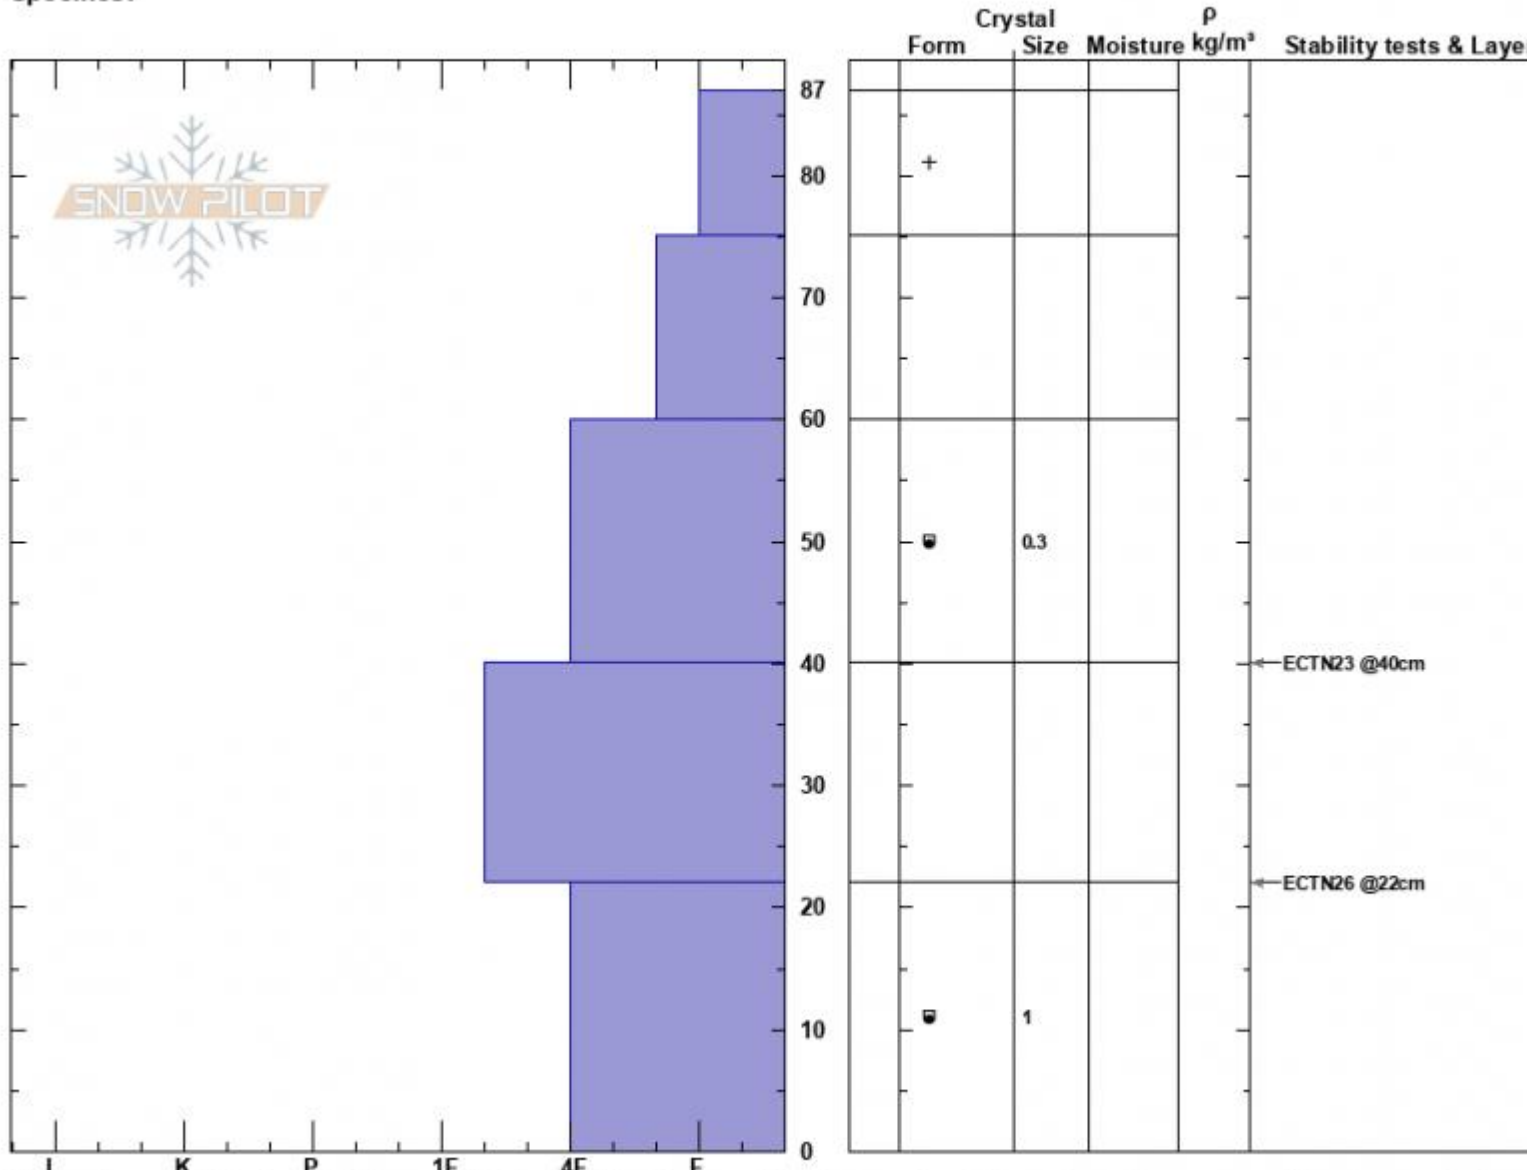

Cabin Creek N
 Madison Range-S
 MT
 Elevation: 9052 ft
 Aspect: 315°
 Specifics:

Mark Staples
 11/27/2024 - 11:00am
 Co-ord: 44.88165N, -111.18568W
 Slope Angle:
 Wind Loading:

Stability:
 Air Temperature:
 Sky Cover: FEW
 Precipitation:
 Wind:

HS:87
 Layer Notes:
 60-40cm: Problematic layer

Notes: Very cold in the shade. Hard to appreciate how cold it is in the mountains with clear skies right now. I expect to see a very different snowpack when I likely not be stronger

N facing profile Cabin Creek

Advisory Region
 Southern Madison

Longitude

-111.23W

Latitude

44.89N

Southern Madison, 2024-11-27