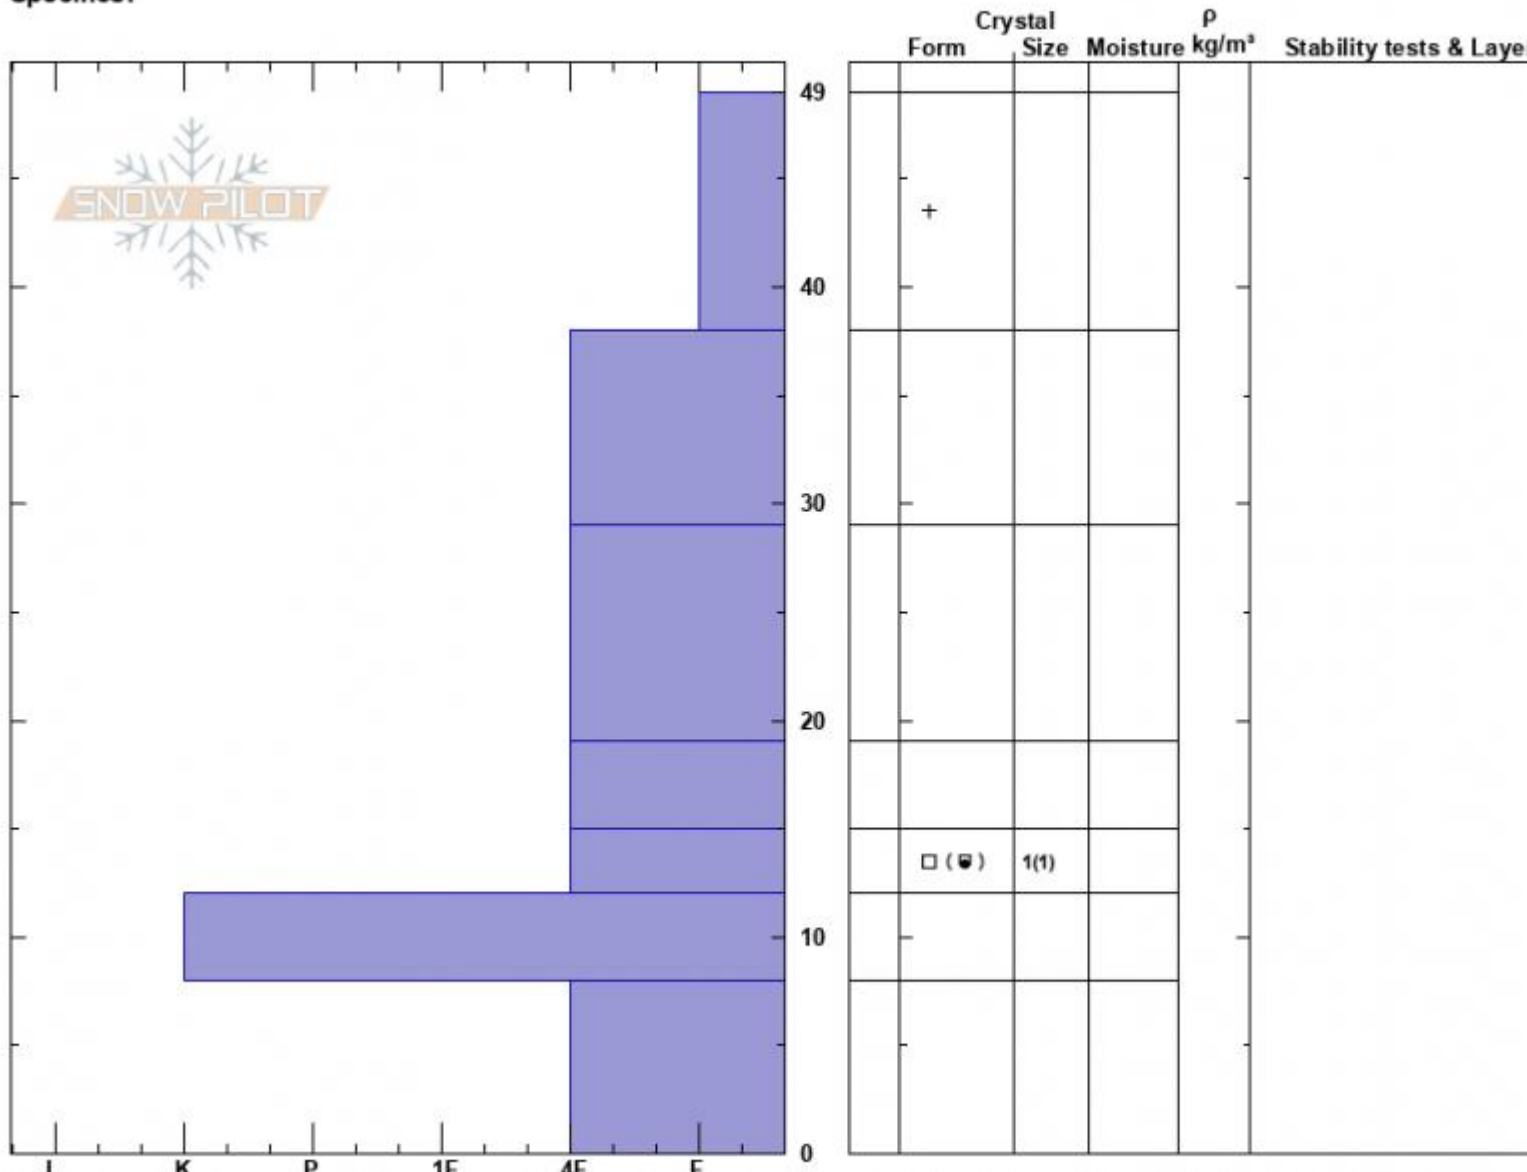

Cabin Creek SE
 Gallatin Range-S
 MT
 Elevation: 9100 ft
 Aspect: 152°
 Specifics:

Mark Staples
 11/27/2024 - 11:15am
 Co-ord: 44.88322N, -111.18340W
 Slope Angle:
 Wind Loading:

Stability:
 Air Temperature:
 Sky Cover: FEW
 Precipitation:
 Wind:

HS:49
 Layer Notes:
 15-12cm: Problematic layer

Notes: Very thin. Warm when we looked at this spot; however, the faceted was more well developed than on N aspects due the addition of solar energy.

SE facing profile Cabin Creek

Advisory Region
 Southern Madison
 Longitude
 -111.23W
 Latitude
 44.89N