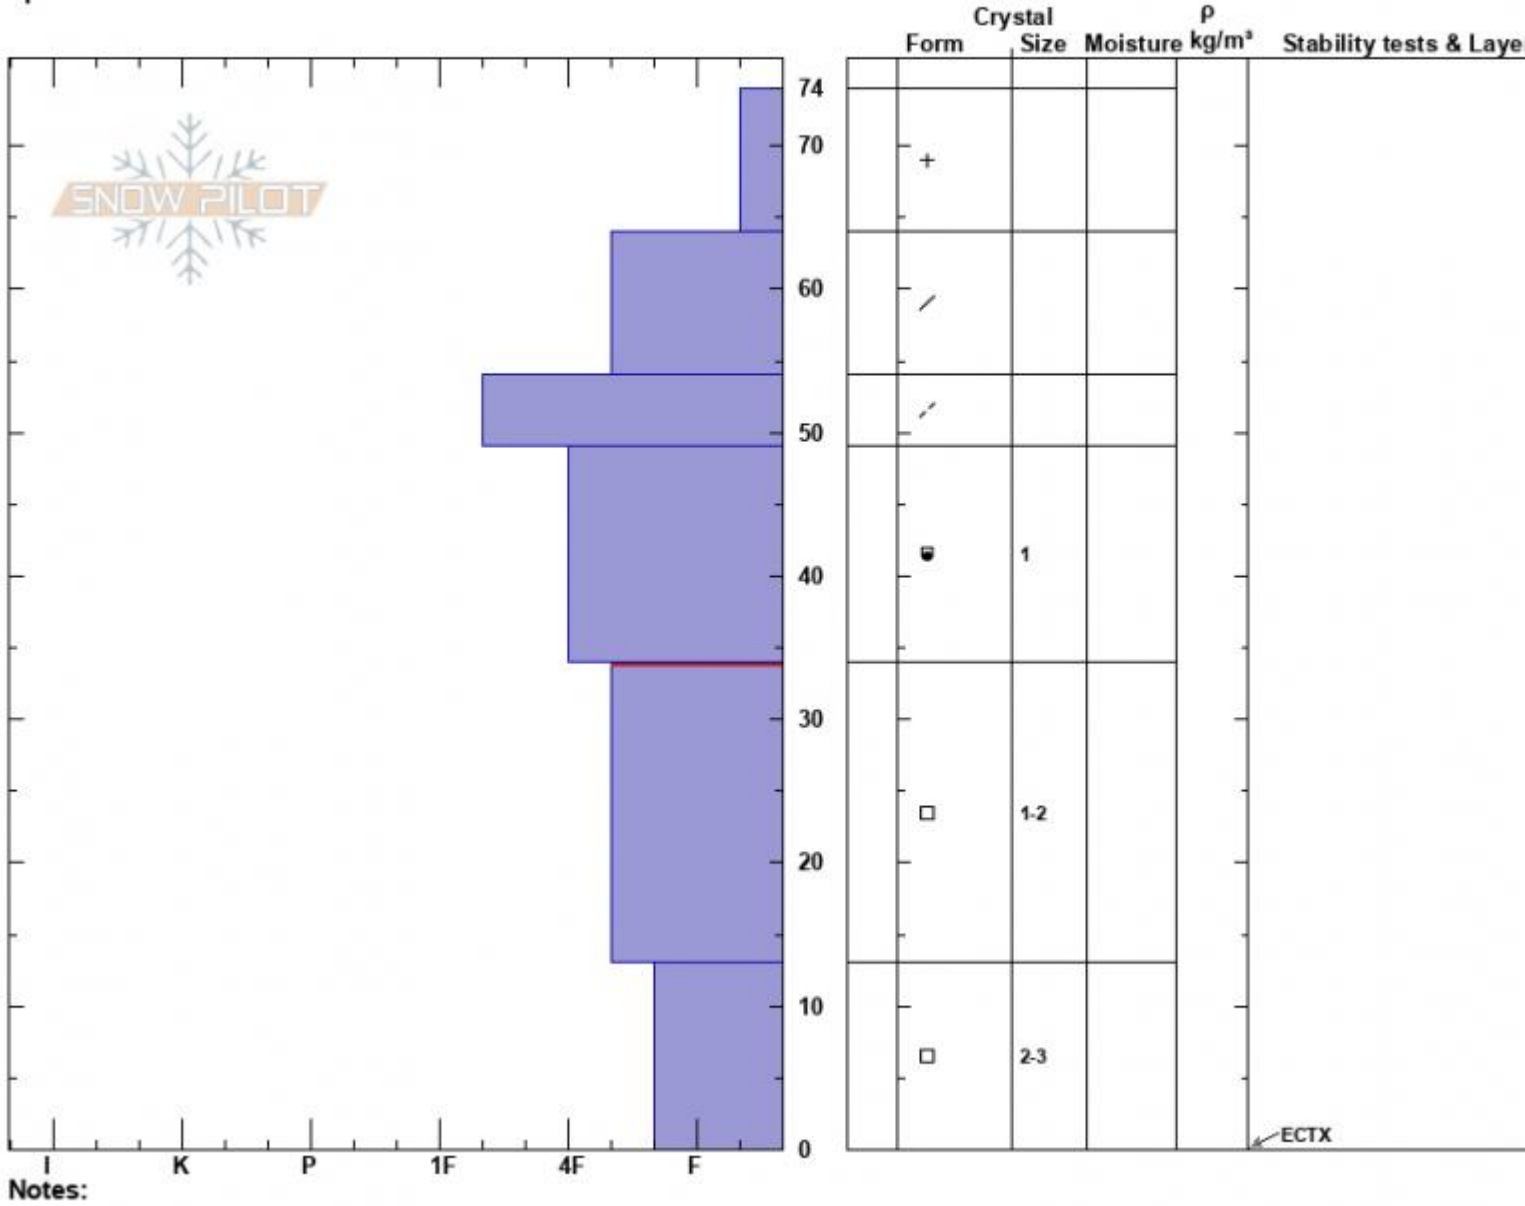

Blackmore N Shoulder
 Gallatin Range-N
 MT
 Elevation: 9626 ft
 Aspect: 315°
 Specifics:

Haylee Darby
 11/27/2024 - 11:15am
 Co-ord: 45.44781N, -110.99935W
 Slope Angle: 25°
 Wind Loading: previous

Stability:
 Air Temperature: -6°C
 Sky Cover: CLR
 Precipitation: NO
 Wind: W Calm

HS:74
 PF:74
 Layer Notes: 34-13cm:Problematic layer

Advisory Region
 Northern Gallatin
 Longitude
 -111.00W
 Latitude
 45.44N
 Northern Gallatin, 2024-11-27