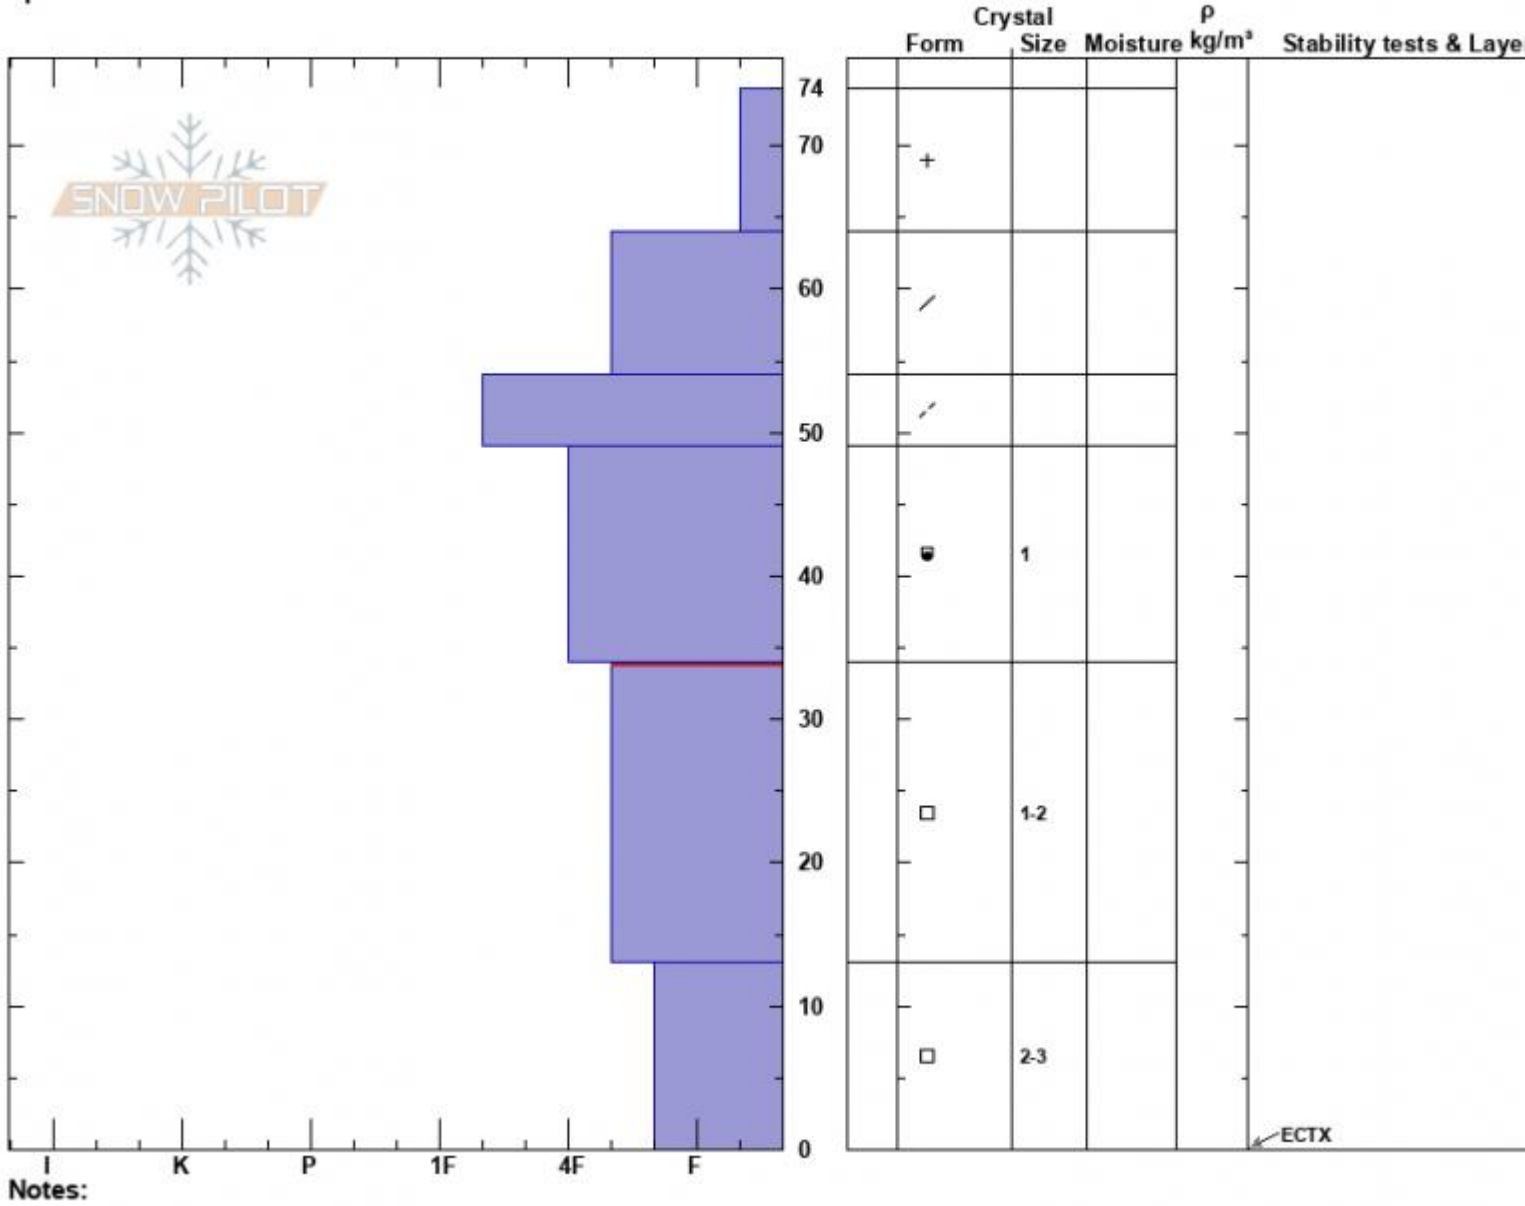

Blackmore N Shoulder  
 Gallatin Range-N  
 MT  
 Elevation: 9626 ft  
 Aspect: 315°  
 Specifics:

Haylee Darby  
 11/27/2024 - 11:15am  
 Co-ord: 45.44781N, -110.99935W  
 Slope Angle: 25°  
 Wind Loading: previous

Stability:  
 Air Temperature: -6°C  
 Sky Cover: CLR  
 Precipitation: NO  
 Wind: W Calm

HS:74  
 PF:74  
 Layer Notes: 34-13cm:Problematic layer

Advisory Region  
 Northern Gallatin  
 Longitude  
 -111.00W  
 Latitude  
 45.44N  
 Northern Gallatin, 2024-11-27