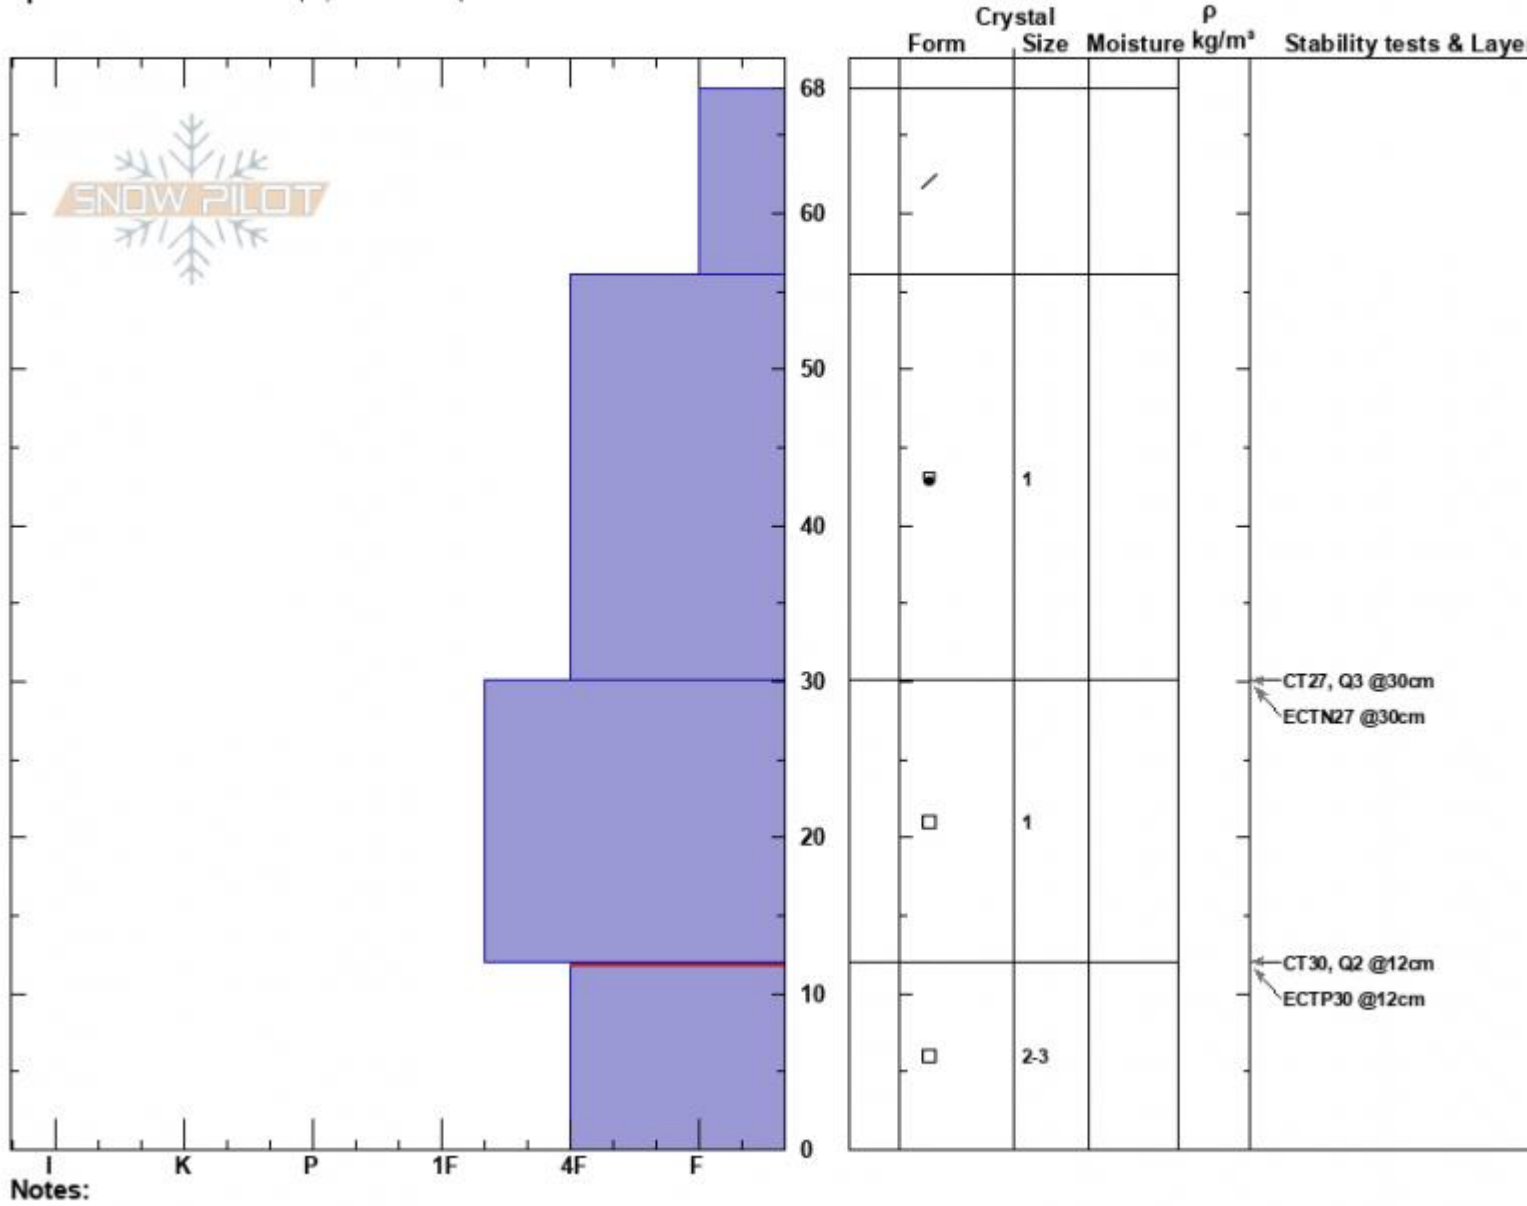

Spanky's Profile  
 Madison Range-N  
 MT  
 Elevation: 9240 ft  
 Aspect: 60°  
 Specifics: Ski tracks on slope; We skied slope

Dave Zinn  
 12/01/2024 - 12:00pm  
 Co-ord: 45.3244 1N, -111.38145W  
 Slope Angle: 32°  
 Wind Loading: no

Stability: Good  
 Air Temperature:  
 Sky Cover: BKN  
 Precipitation: NO  
 Wind: Calm

HS:68  
 PF:60  
 Layer Notes:  
 12-0cm: Problematic layer

Advisory Region  
 Northern Madison  
 Longitude  
 -111.38W  
 Latitude  
 45.35N  
 Northern Madison, 2024-12-01