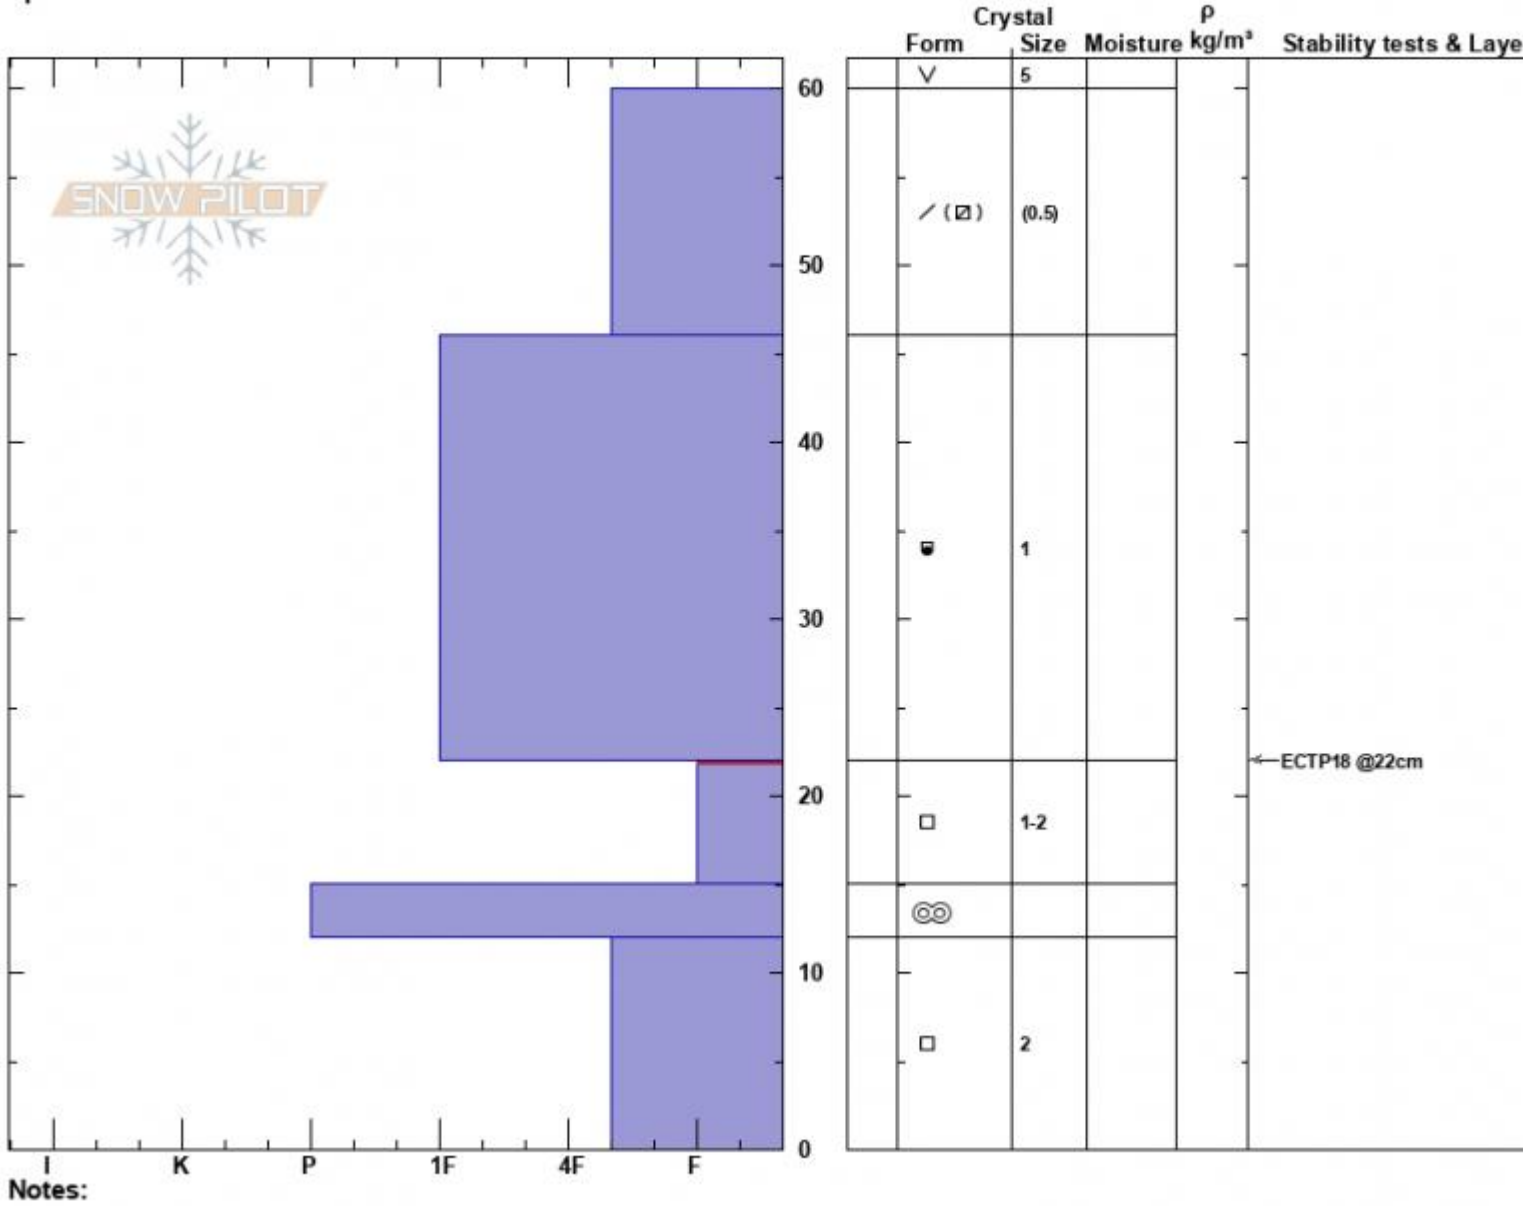

Sunlight Basin Profile  
 Madison Range-S  
 MT  
 Elevation: 9480 ft  
 Aspect: 95°  
 Specifics:

Dave Zinn  
 12/03/2024 - 11:20am  
 Co-ord: 44.97486N, -111.31403W  
 Slope Angle: 24°  
 Wind Loading: previous

Stability: Good  
 Air Temperature:  
 Sky Cover: CLR  
 Precipitation: NO  
 Wind: Calm

HS:60  
 PF:40  
 Layer Notes:  
 22-15cm:Problematic layer

Advisory Region  
 Southern Madison  
 Longitude  
 -111.27W  
 Latitude  
 45.06N  
 Southern Madison, 2024-12-03