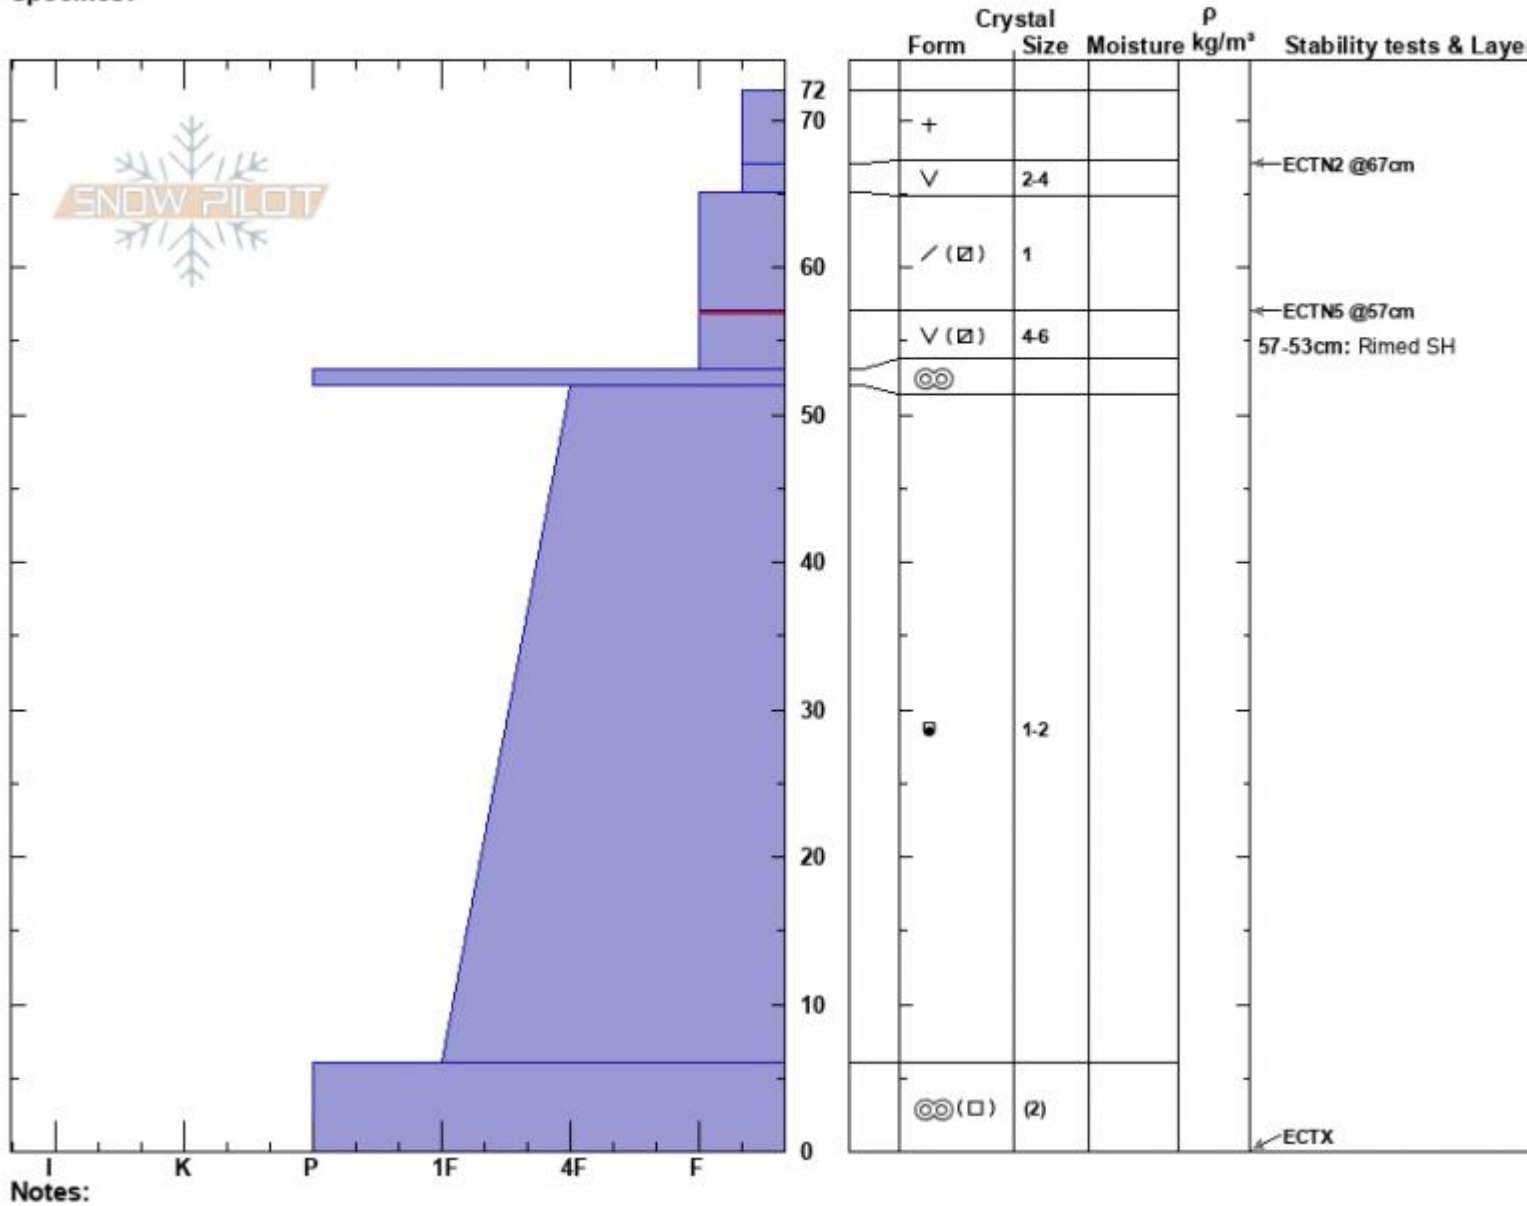

Black Canyon NE
 Lionhead Range
 MT
 Elevation: 7900 ft
 Aspect: 50°
 Specifics:

Dave Zinn
 12/09/2024 - 2:20pm
 Co-ord: 44.46497N, -111.10560W
 Slope Angle: 25°
 Wind Loading: no

Stability: Good
 Air Temperature:
 Sky Cover: BKN
 Precipitation: NO
 Wind: Calm

HS:72
 PF:50
 Layer Notes:
 57-53cm: Rimed SH
 57-53cm: Problematic layer

Notes:
 Advisory Region
 Island Park
 Longitude
 -111.14W
 Latitude
 44.48N
 Island Park, 2024-12-09