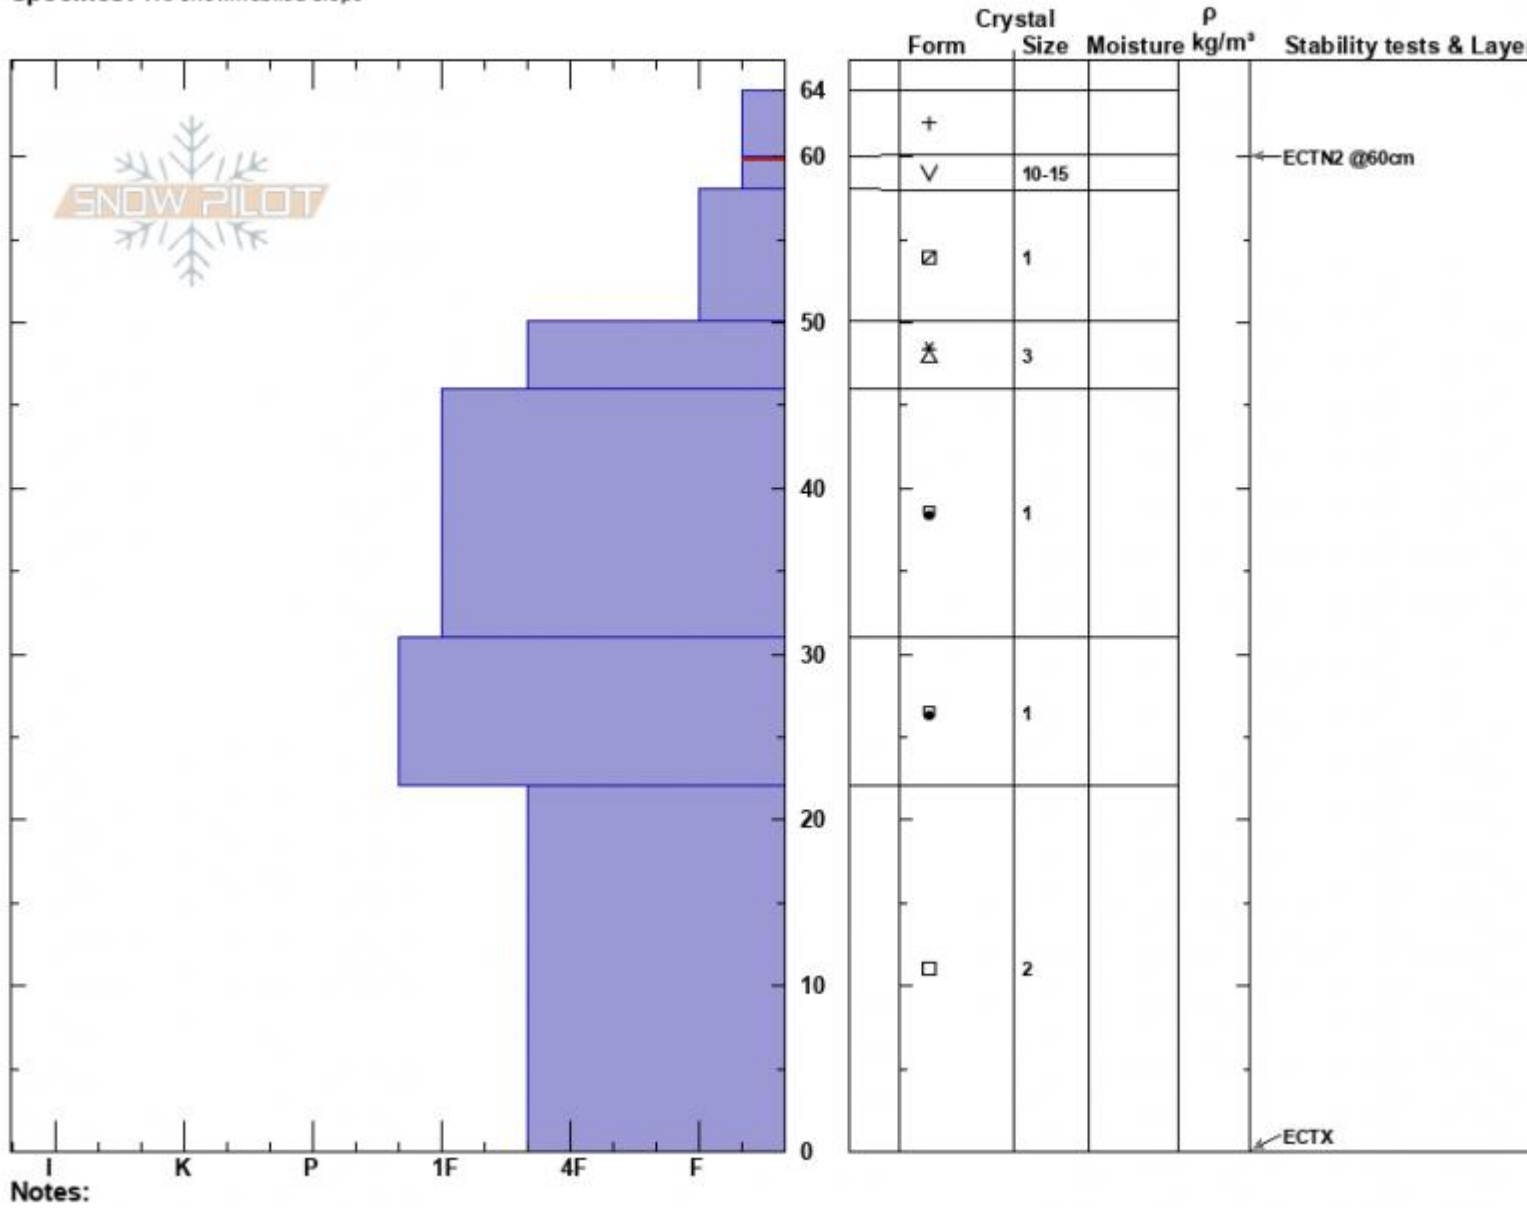

Black Canyon SW  
 Lionhead Range  
 MT  
 Elevation: 8100 ft  
 Aspect: 240°  
 Specifics: We snowmobiled slope

Dave Zinn  
 12/09/2024 - 1:50pm  
 Co-ord: 44.49862N, -111.13852W  
 Slope Angle: 5°  
 Wind Loading: no

Stability: Very Good  
 Air Temperature:  
 Sky Cover: BKN  
 Precipitation: NO  
 Wind: Calm

HS:64  
 PF:40  
 Layer Notes:  
 60-58cm: Problematic layer

Notes:  
 Advisory Region  
 Island Park  
 Longitude  
 -111.14W  
 Latitude  
 44.48N  
 Island Park, 2024-12-09