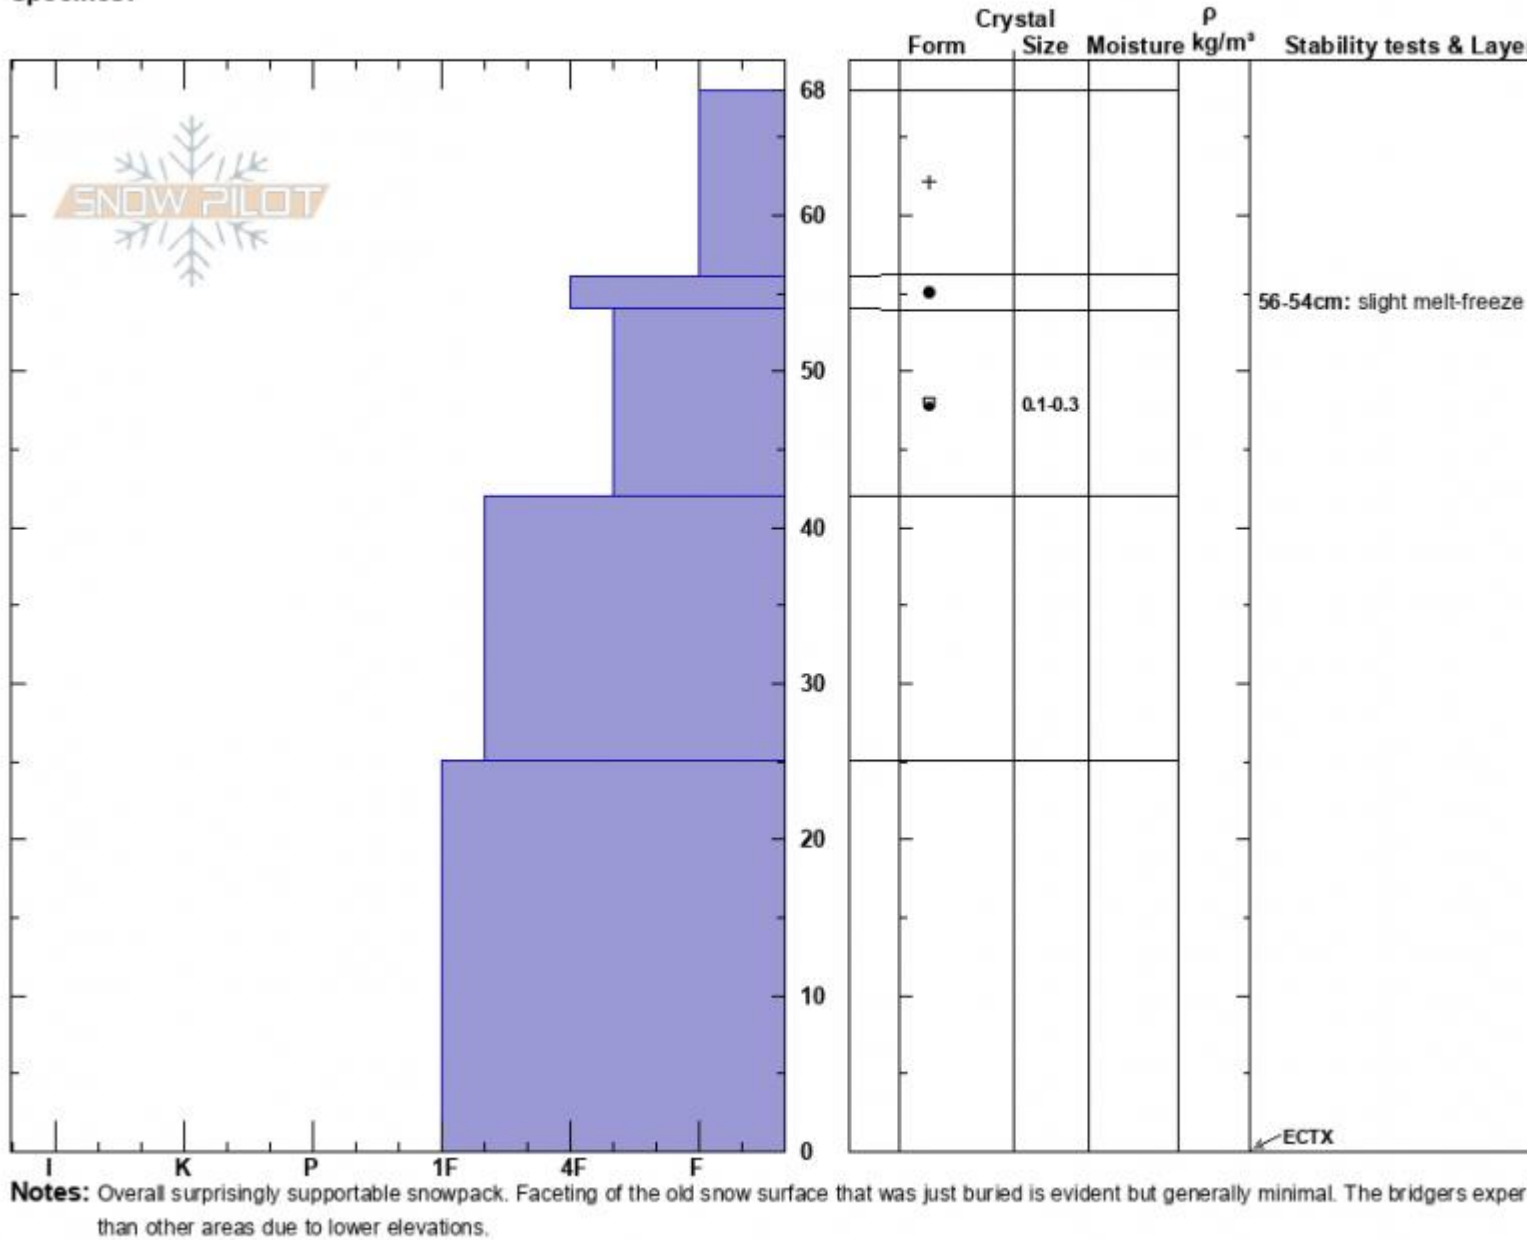

Texas Meadows north  
 Bridger Range  
 MT  
 Elevation: 7860 ft  
 Aspect: 307°  
 Specifics:

Mark Staples  
 12/10/2024 - 11:30am  
 Co-ord: 45.84041N, -110.93538W  
 Slope Angle: 19°  
 Wind Loading: no

Stability: Good  
 Air Temperature:  
 Sky Cover: FEW  
 Precipitation:  
 Wind: NW Moderate

HS:68  
**Layer Notes:**  
 56-54cm: slight melt-freeze  
 54-42cm: Problematic layer

Snow profile N facing by Texas Meadow