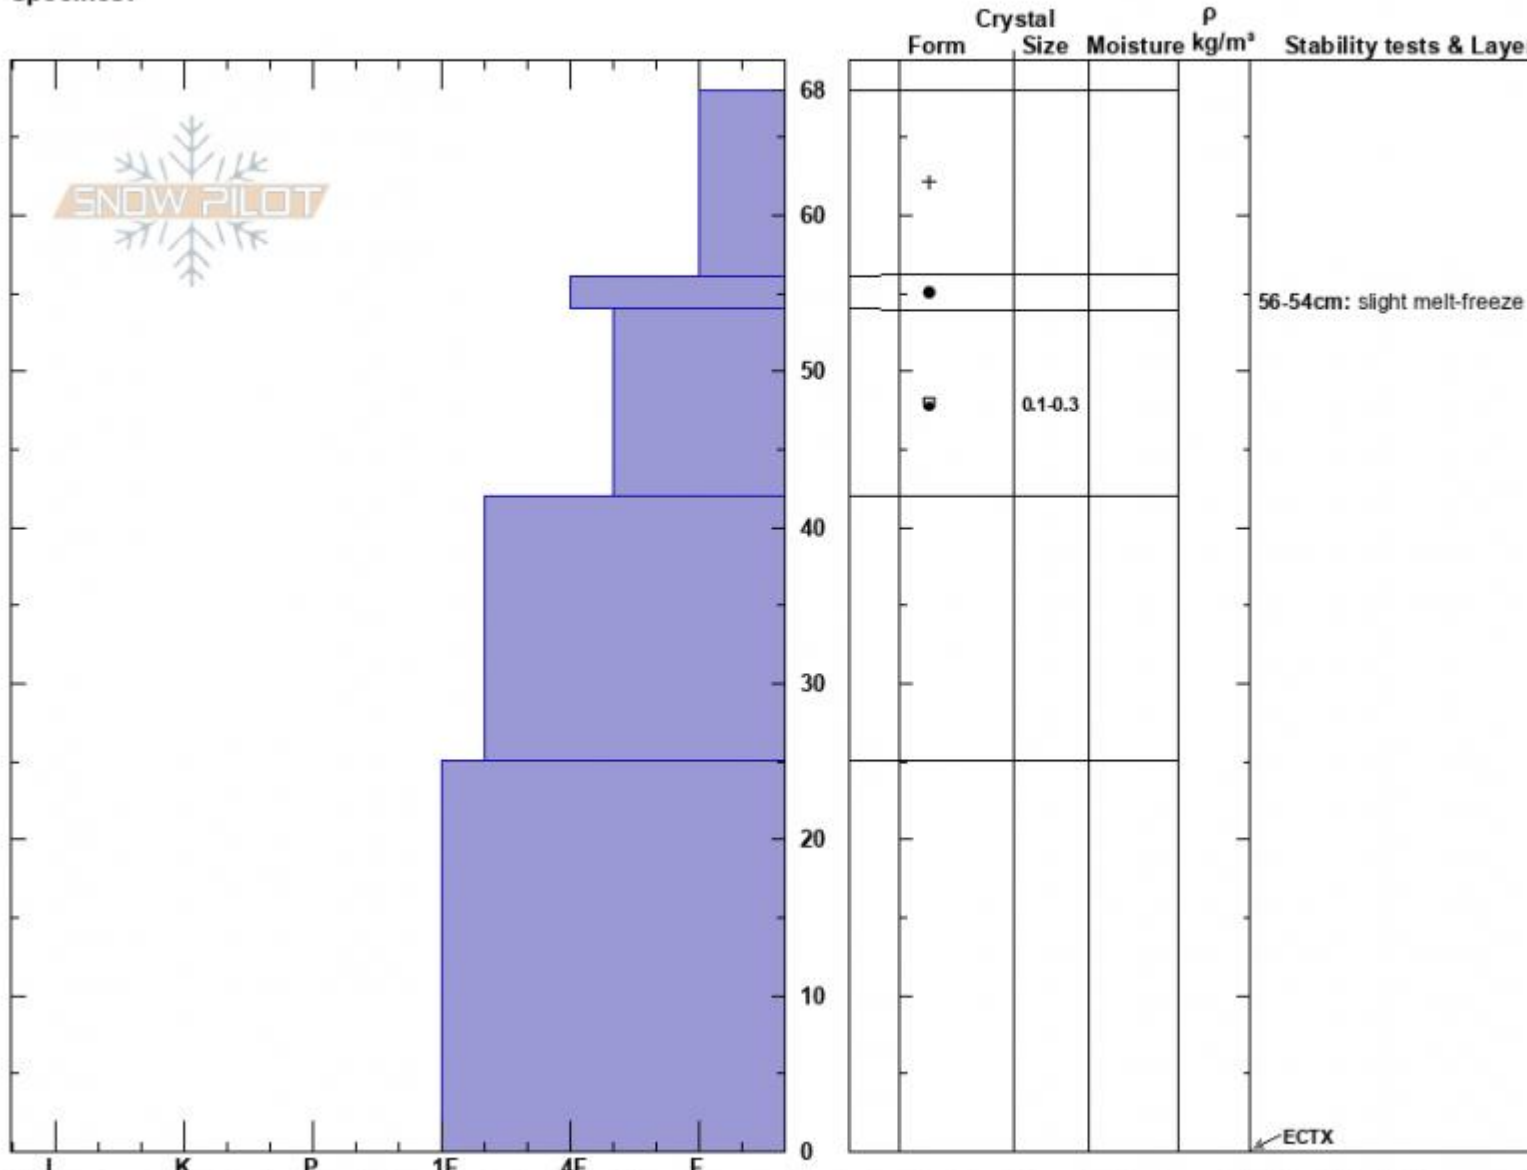

Texas Meadows north
 Bridger Range
 MT
 Elevation: 7860 ft
 Aspect: 307°
 Specifics:

Mark Staples
 12/10/2024 - 11:30am
 Co-ord: 45.84041N, -110.93538W
 Slope Angle: 19°
 Wind Loading: no

Stability: Good
 Air Temperature:
 Sky Cover: FEW
 Precipitation:
 Wind: NW Moderate

HS:68
 Layer Notes:
 56-54cm: slight melt-freeze
 54-42cm: Problematic layer

Notes: Overall surprisingly supportable snowpack. Faceting of the old snow surface that was just buried is evident but generally minimal. The bridgers experience more melt-freeze than other areas due to lower elevations.

Snow profile N facing by Texas Meadow

Advisory Region
 Bridger Range
 Longitude
 -110.94W

Latitude

45.84N

Bridger Range, 2024-12-10