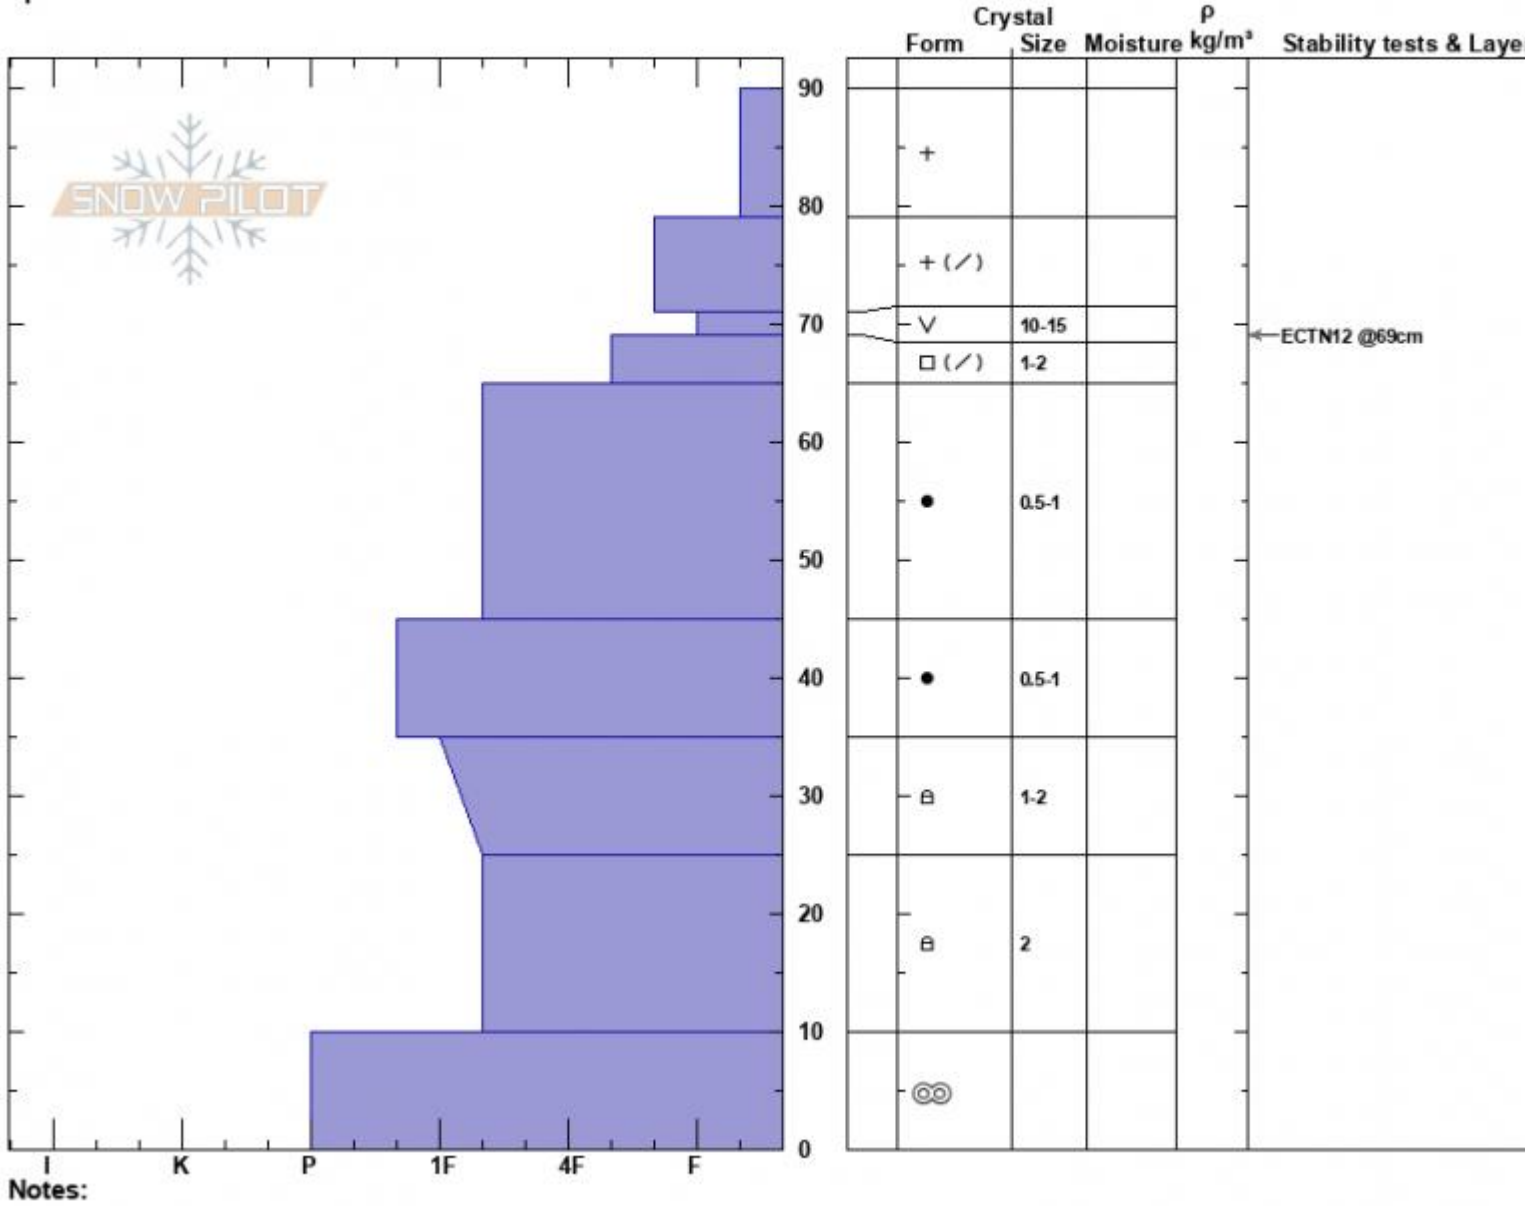

RobsKnob
 Cooke City
 MT
 Elevation: 9520 ft
 Aspect: 60°
 Specifics:

Alex Marienthal
 12/10/2024 - 1:30pm
 Co-ord: 45.06620N, -109.95156W
 Slope Angle: 25°
 Wind Loading: no

Stability: Fair
 Air Temperature: -9°C
 Sky Cover: OVC
 Precipitation: S-1
 Wind: Light Breeze

HS:90
 Layer Notes:
 71-69cm: Problematic layer

Advisory Region
 Cooke City
 Longitude
 -109.96W
 Latitude
 45.07N
 Cooke City, 2024-12-10