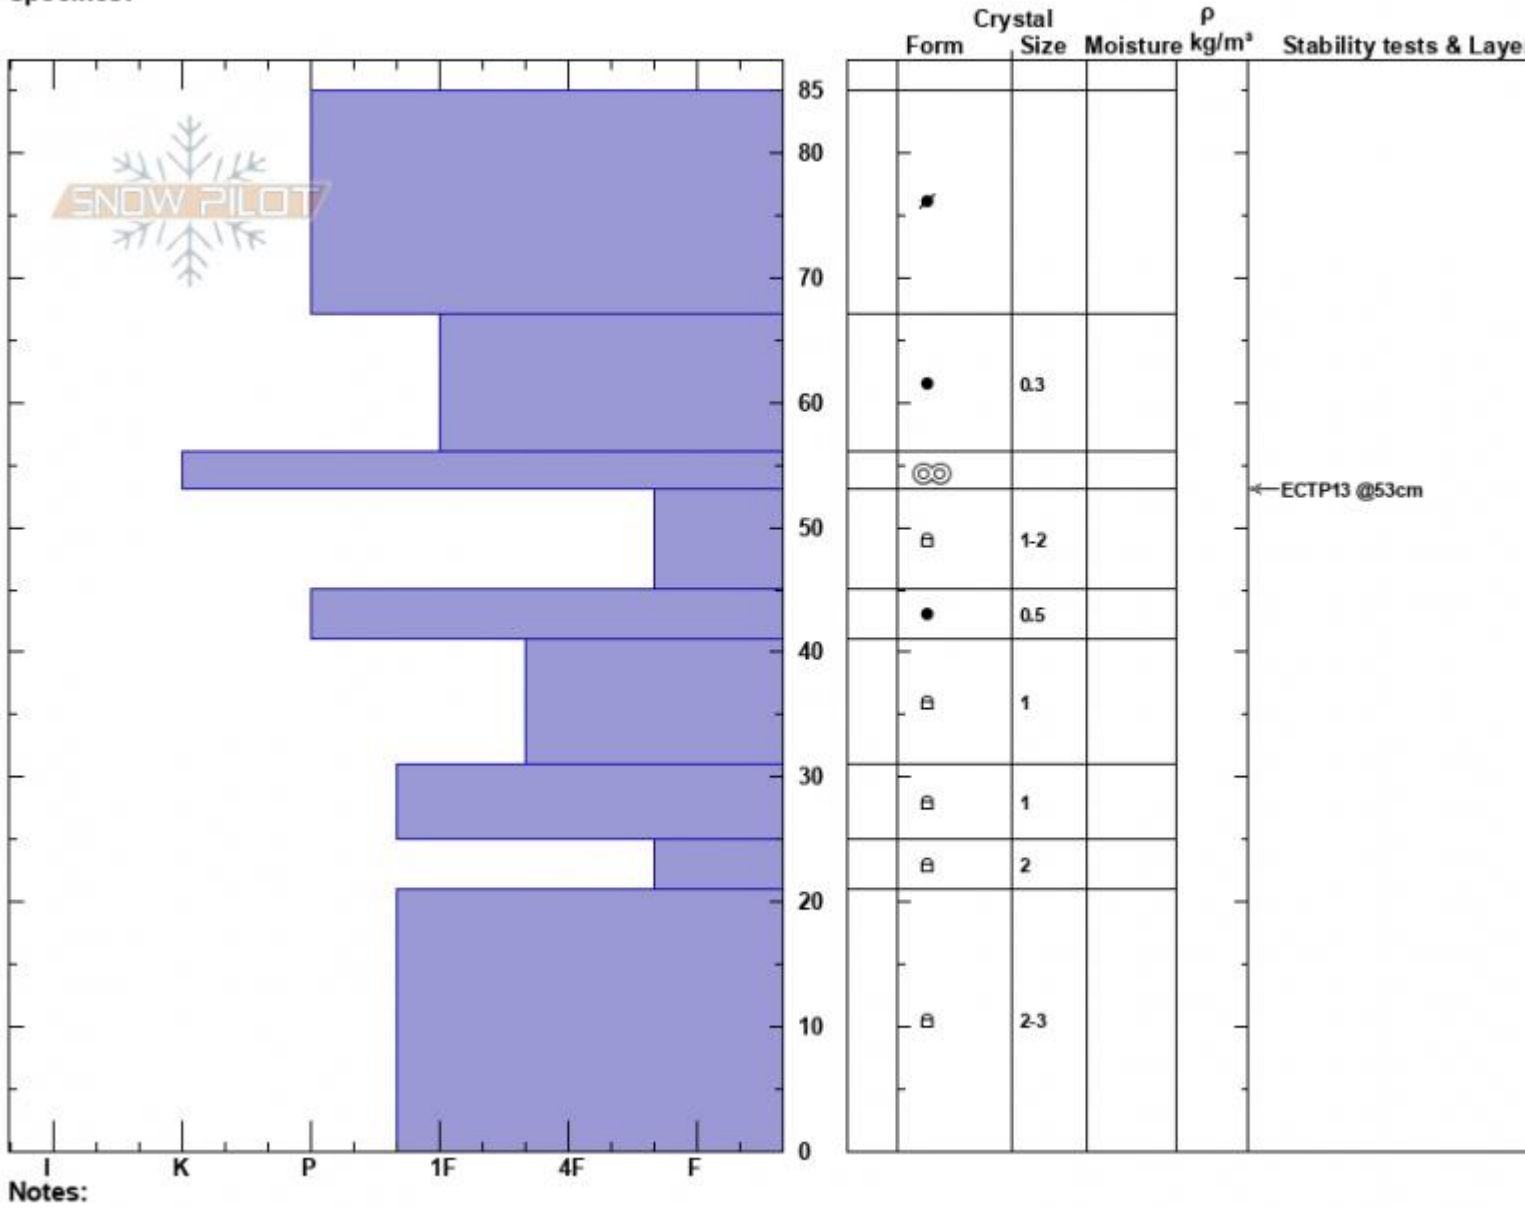

Saddle - Skyline
 Bridger Range
 MT
 Elevation: 9072 ft
 Aspect: 74°
 Specifics:

Haylee Darby
 12/14/2024 - 11:15am
 Co-ord: 45.79359N, -110.93564W
 Slope Angle: 32°
 Wind Loading: previous

Stability:
 Air Temperature: 0°C
 Sky Cover: BKN
 Precipitation: NO
 Wind: W Moderate

HS:85
 PF:30
 PS:1
 Layer Notes:

Notes:
 Advisory Region
 Bridger Range
 Longitude
 -110.94W
 Latitude
 45.79N
 Bridger Range, 2024-12-14