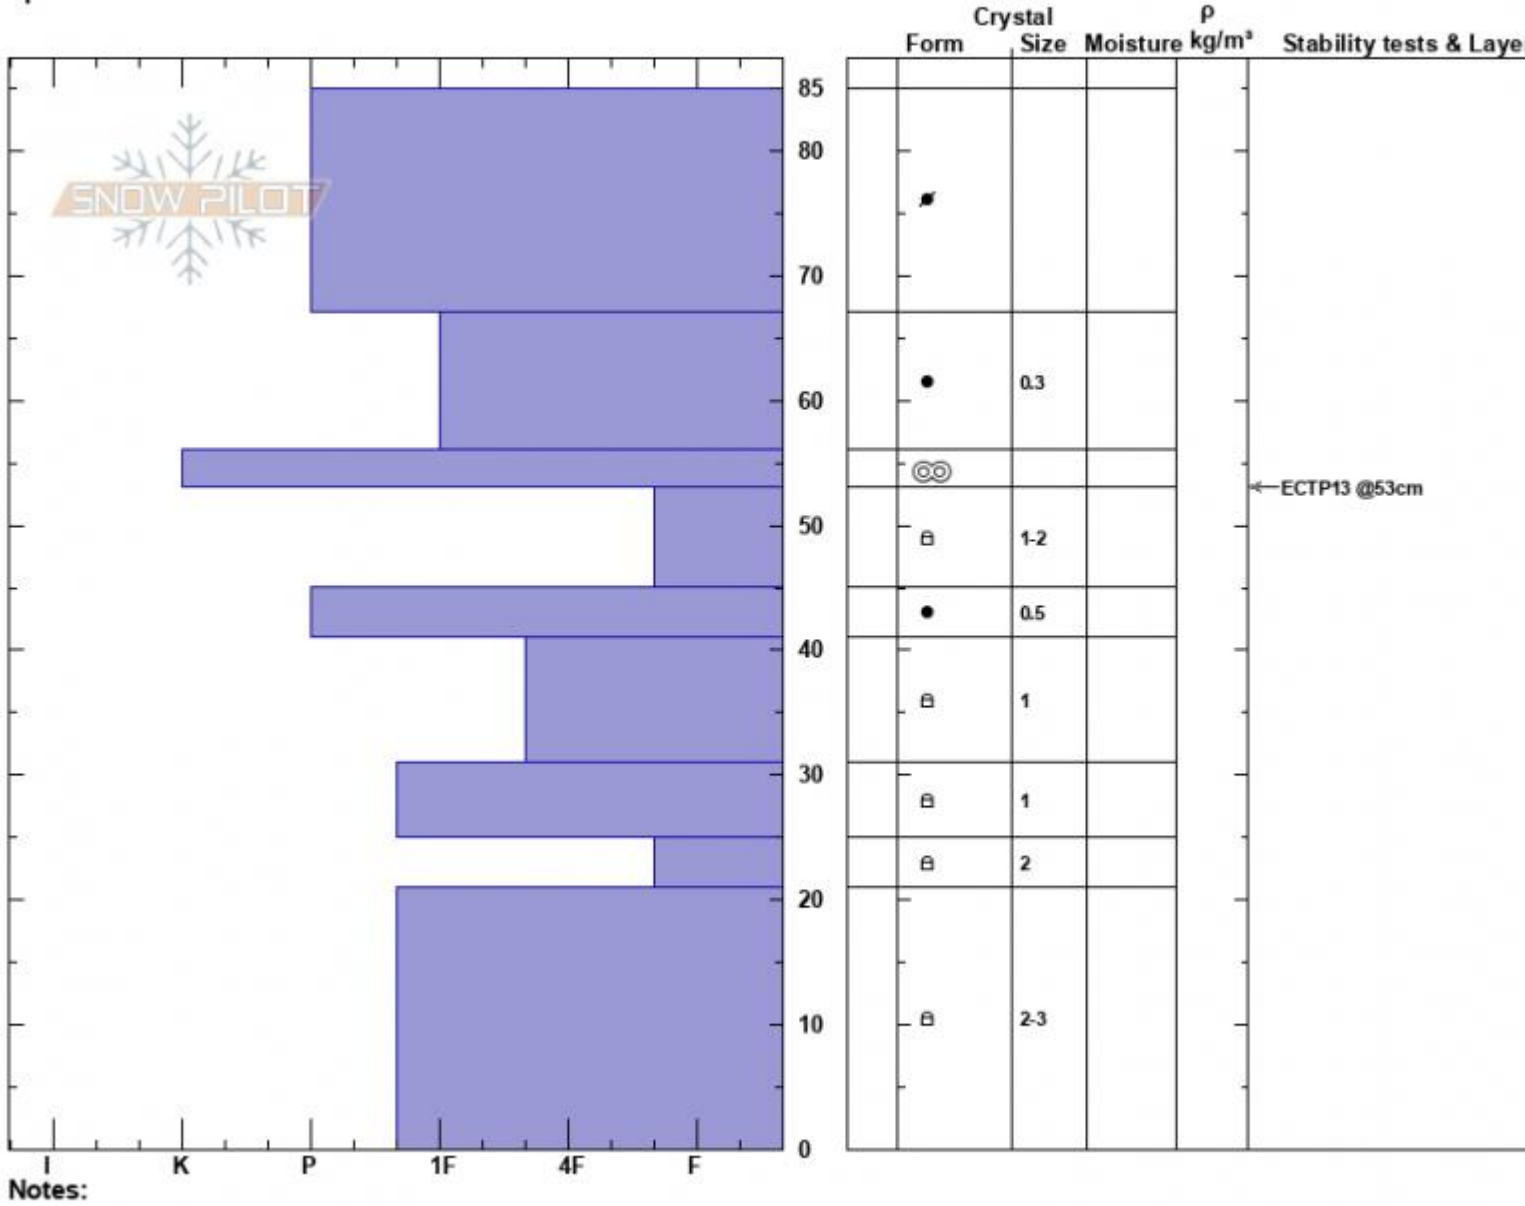

Saddle - Skyline  
 Bridger Range  
 MT  
 Elevation: 9072 ft  
 Aspect: 74°  
 Specifics:

Haylee Darby  
 12/14/2024 - 11:15am  
 Co-ord: 45.79359N, -110.93564W  
 Slope Angle: 32°  
 Wind Loading: previous

Stability:  
 Air Temperature: 0°C  
 Sky Cover: BKN  
 Precipitation: NO  
 Wind: W Moderate

HS:85  
 PF:30  
 PS:1  
 Layer Notes:

Advisory Region  
 Bridger Range  
 Longitude  
 -110.94W  
 Latitude  
 45.79N  
 Bridger Range, 2024-12-14