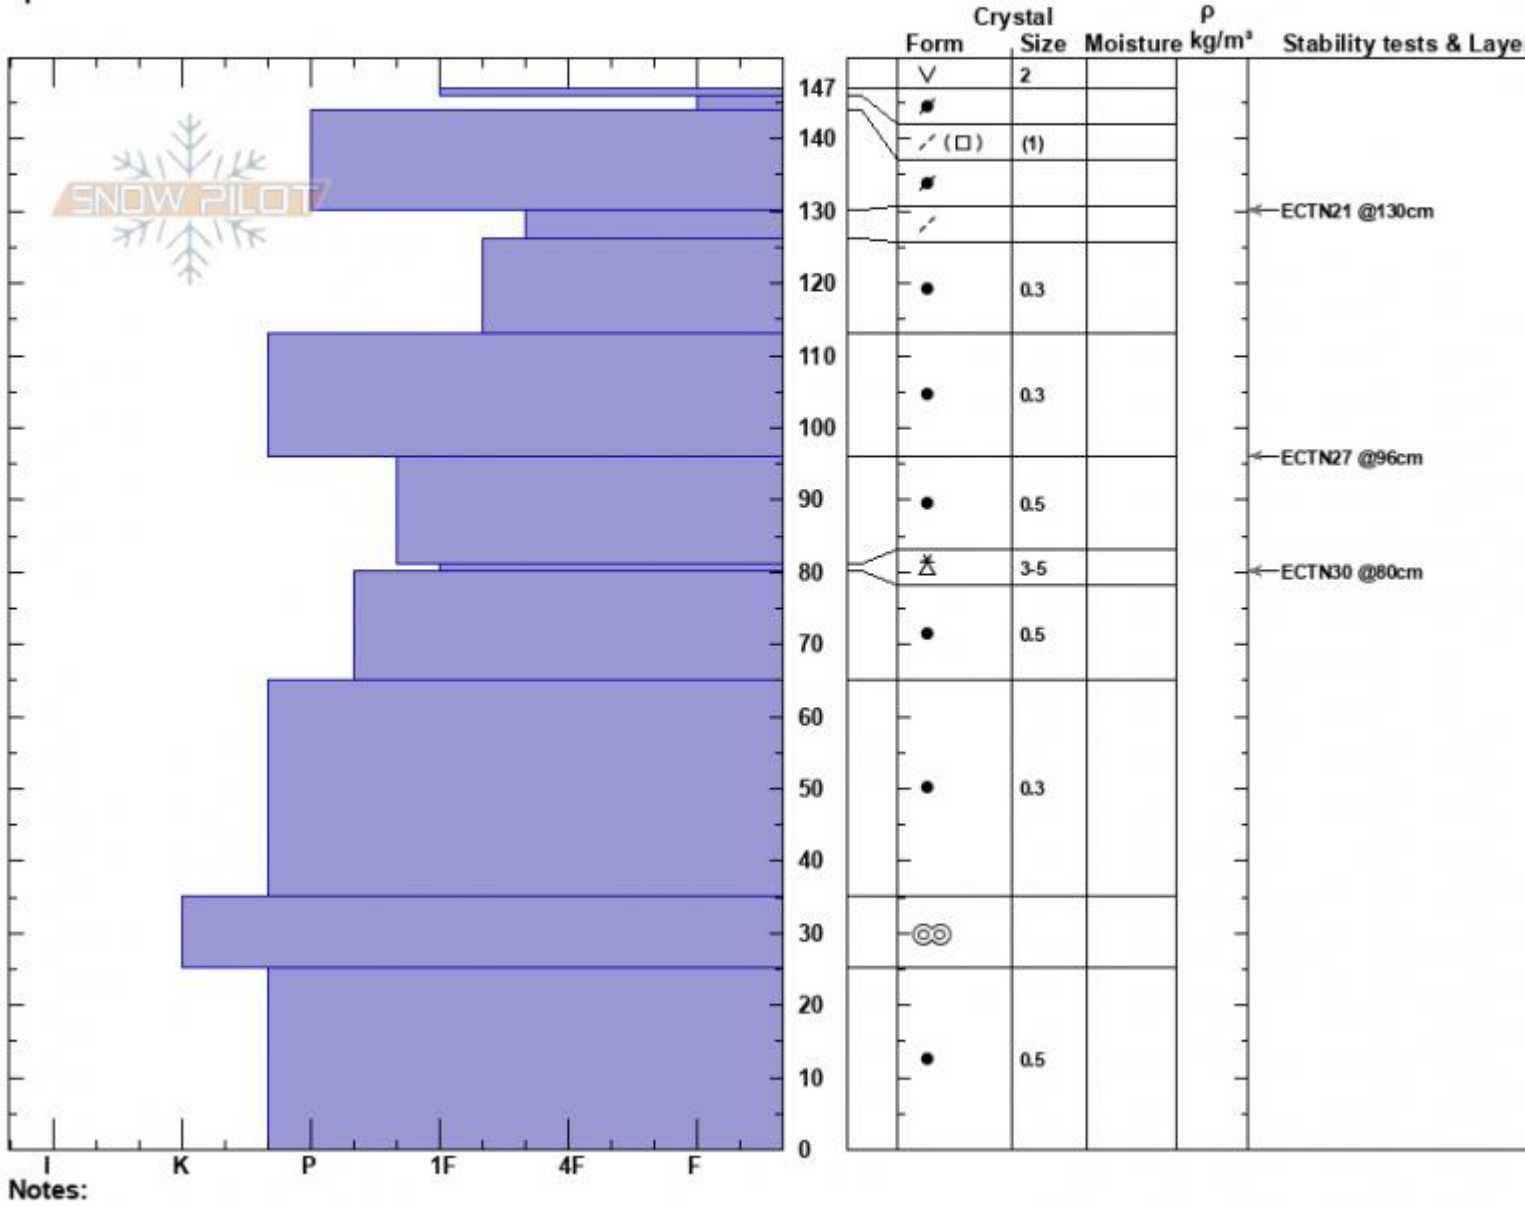

Saddle - N Central  
 Bridger Range  
 MT  
 Elevation: 8806 ft  
 Aspect: 87°  
 Specifics:

Haylee Darby  
 12/14/2024 - 12:00pm  
 Co-ord: 45.79319N, -110.93431W  
 Slope Angle: 32°  
 Wind Loading:

Stability:  
 Air Temperature: 0°C  
 Sky Cover: BKN  
 Precipitation: NO  
 Wind: W Moderate

HS:147  
 PF:41  
 Layer Notes:

Advisory Region  
 Bridger Range  
 Longitude  
 -110.94W  
 Latitude  
 45.79N  
 Bridger Range, 2024-12-14