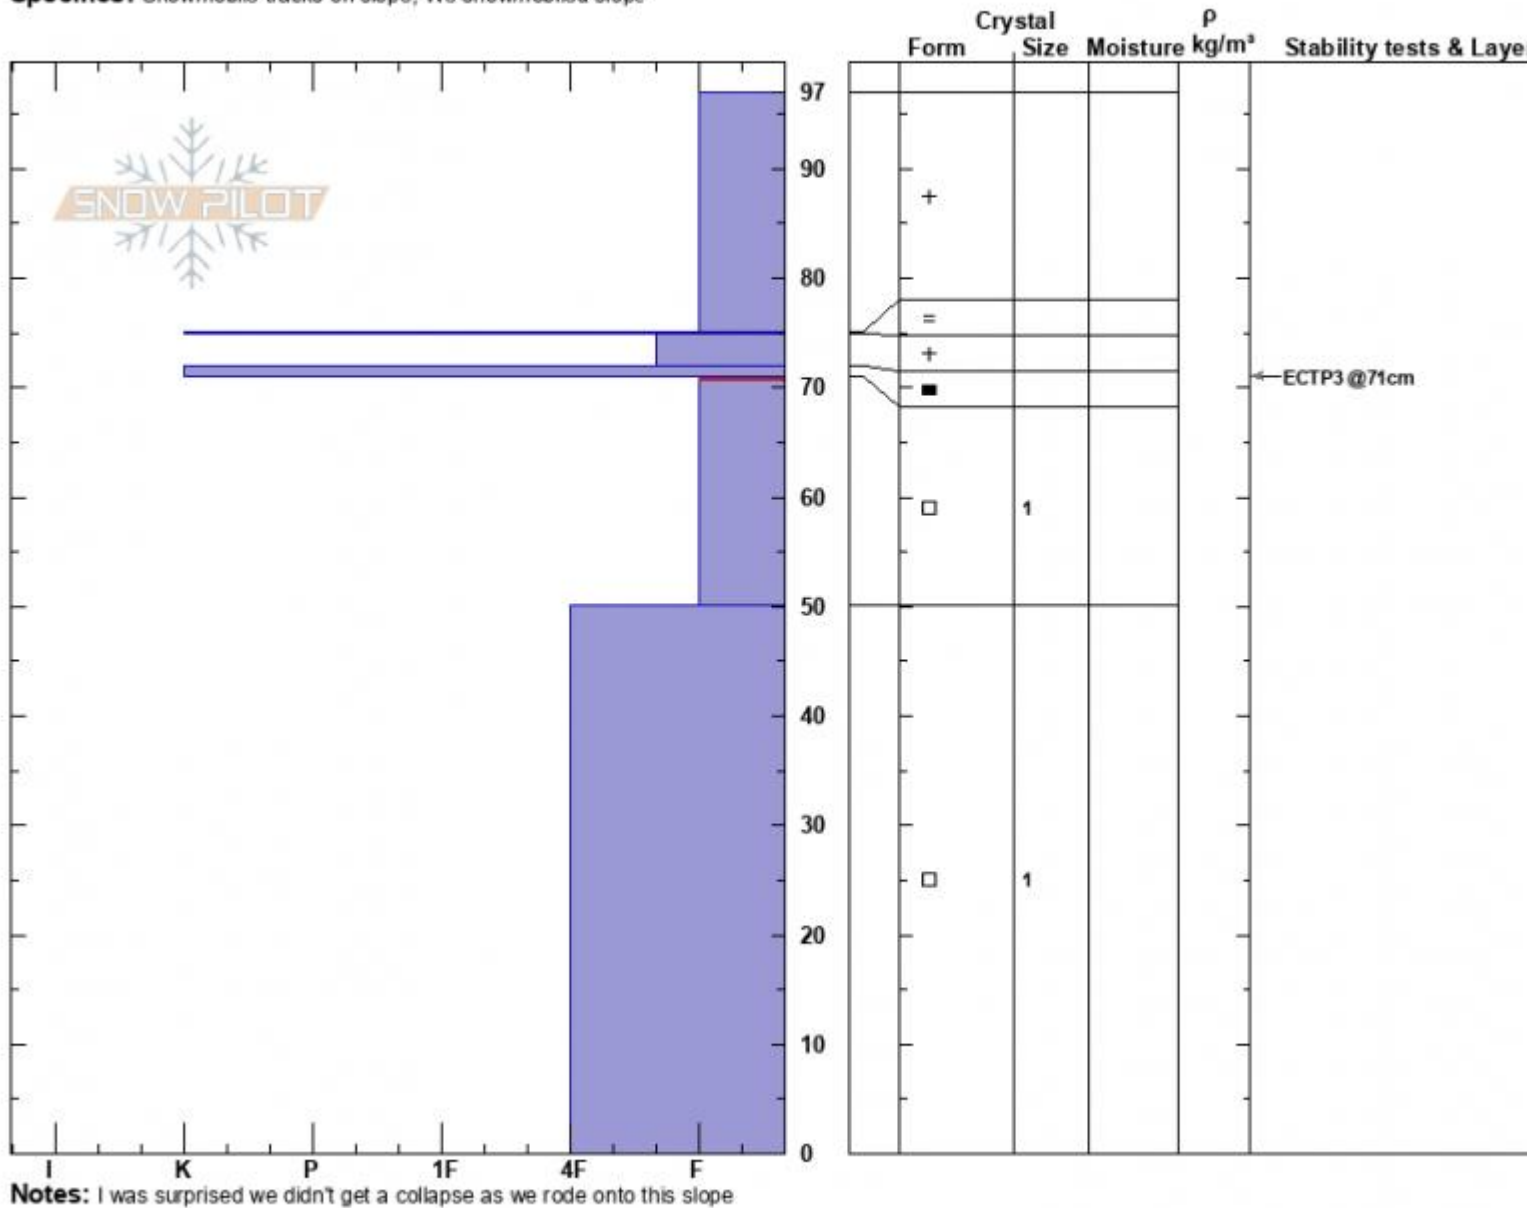

E Fk Upper Yale  
 Centennial Range  
 ID  
 Elevation: 8984 ft  
 Aspect: 73°  
 Specifics: Snowmobile tracks on slope; We snowmobiled slope

Mark Staples  
 12/17/2024 - 11:00am  
 Co-ord: 44.55312N, -111.44426W  
 Slope Angle: 26°  
 Wind Loading: no

Stability:  
 Air Temperature:  
 Sky Cover: CLR  
 Precipitation: NO  
 Wind:

HS:97  
 Layer Notes:  
 71-50cm: Problematic layer

Sawtelle E-facing slope profile at 9000 ft - 17 Dec 2024

Advisory Region  
 Island Park  
 Longitude  
 -111.46W  
 Latitude  
 44.55N