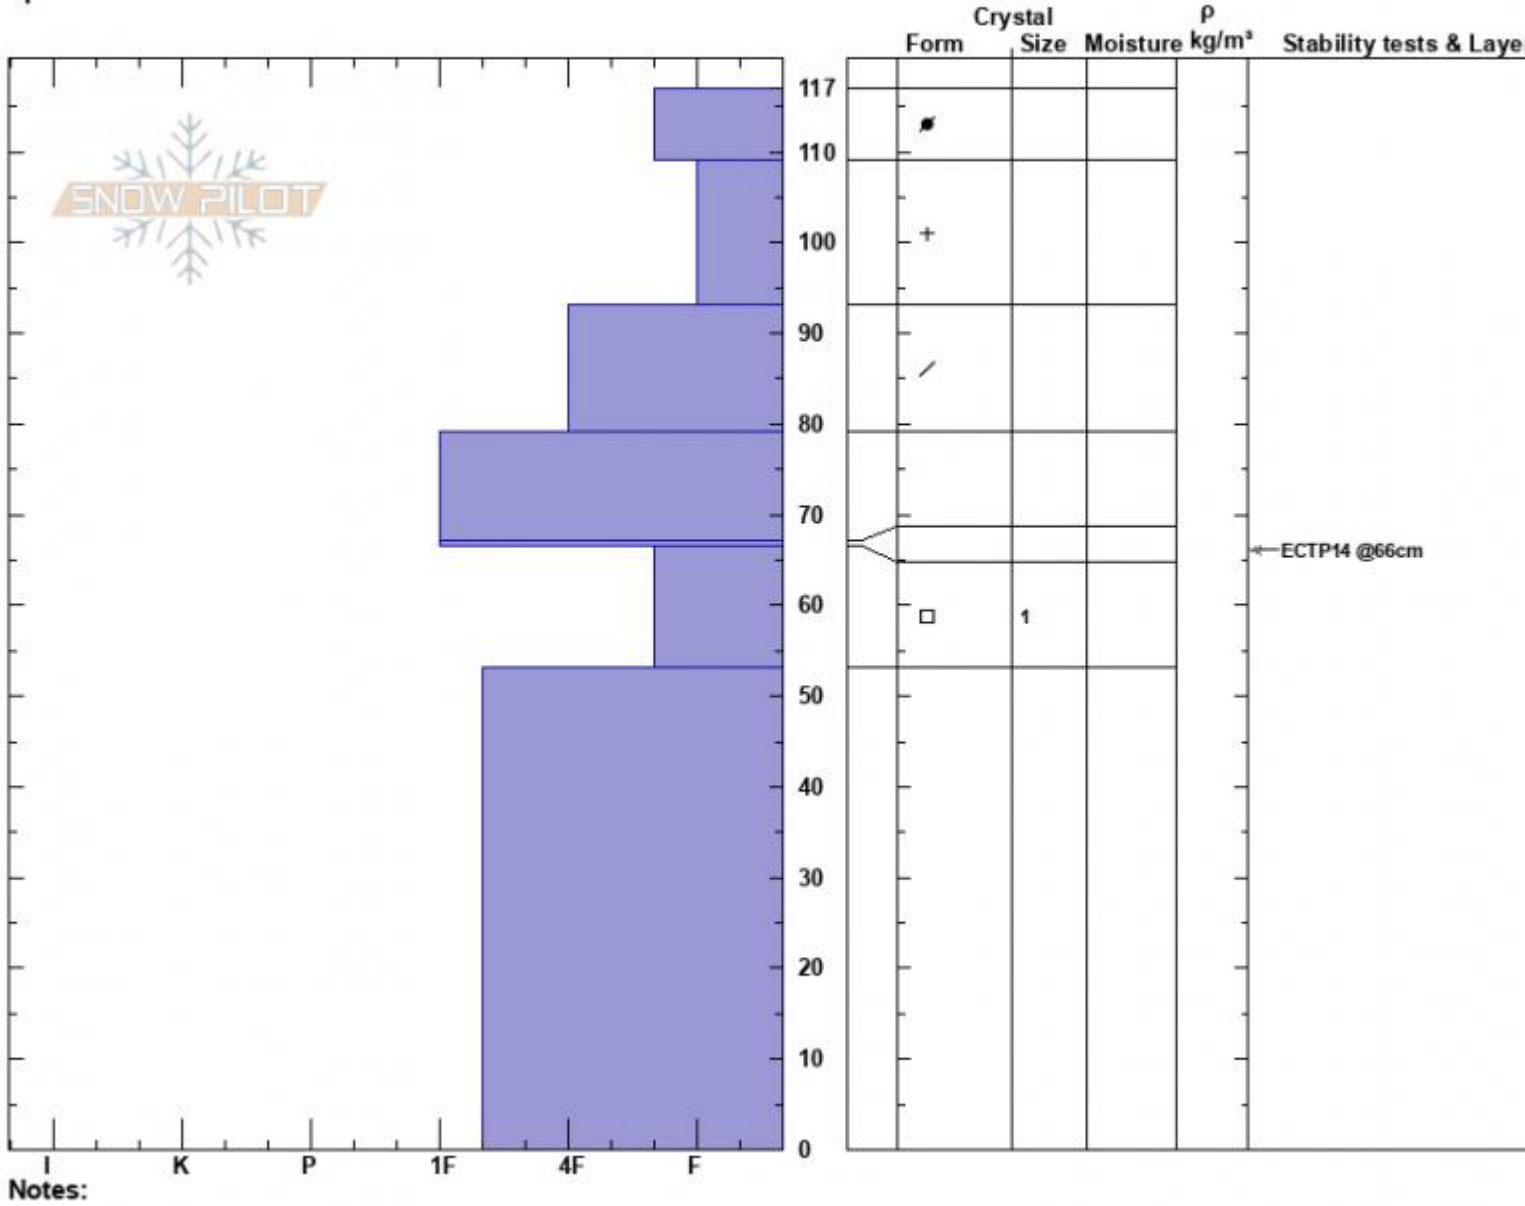

Middle Basin
 Madison Range-N
 MT
 Elevation: 9300 ft
 Aspect: 75°
 Specifics:

Ian Hoyer
 12/18/2024 - 12:00pm
 Co-ord: 45.32954N, -111.38143W
 Slope Angle: 31°
 Wind Loading: previous

Stability: Poor
 Air Temperature:
 Sky Cover: OVC
 Precipitation: S-1
 Wind: S Strong

HS:117
 PF:75
 PS:15
 Layer Notes:

Notes:
 Advisory Region
 Northern Madison
 Longitude
 -111.39W
 Latitude
 45.34N
 Northern Madison, 2024-12-18