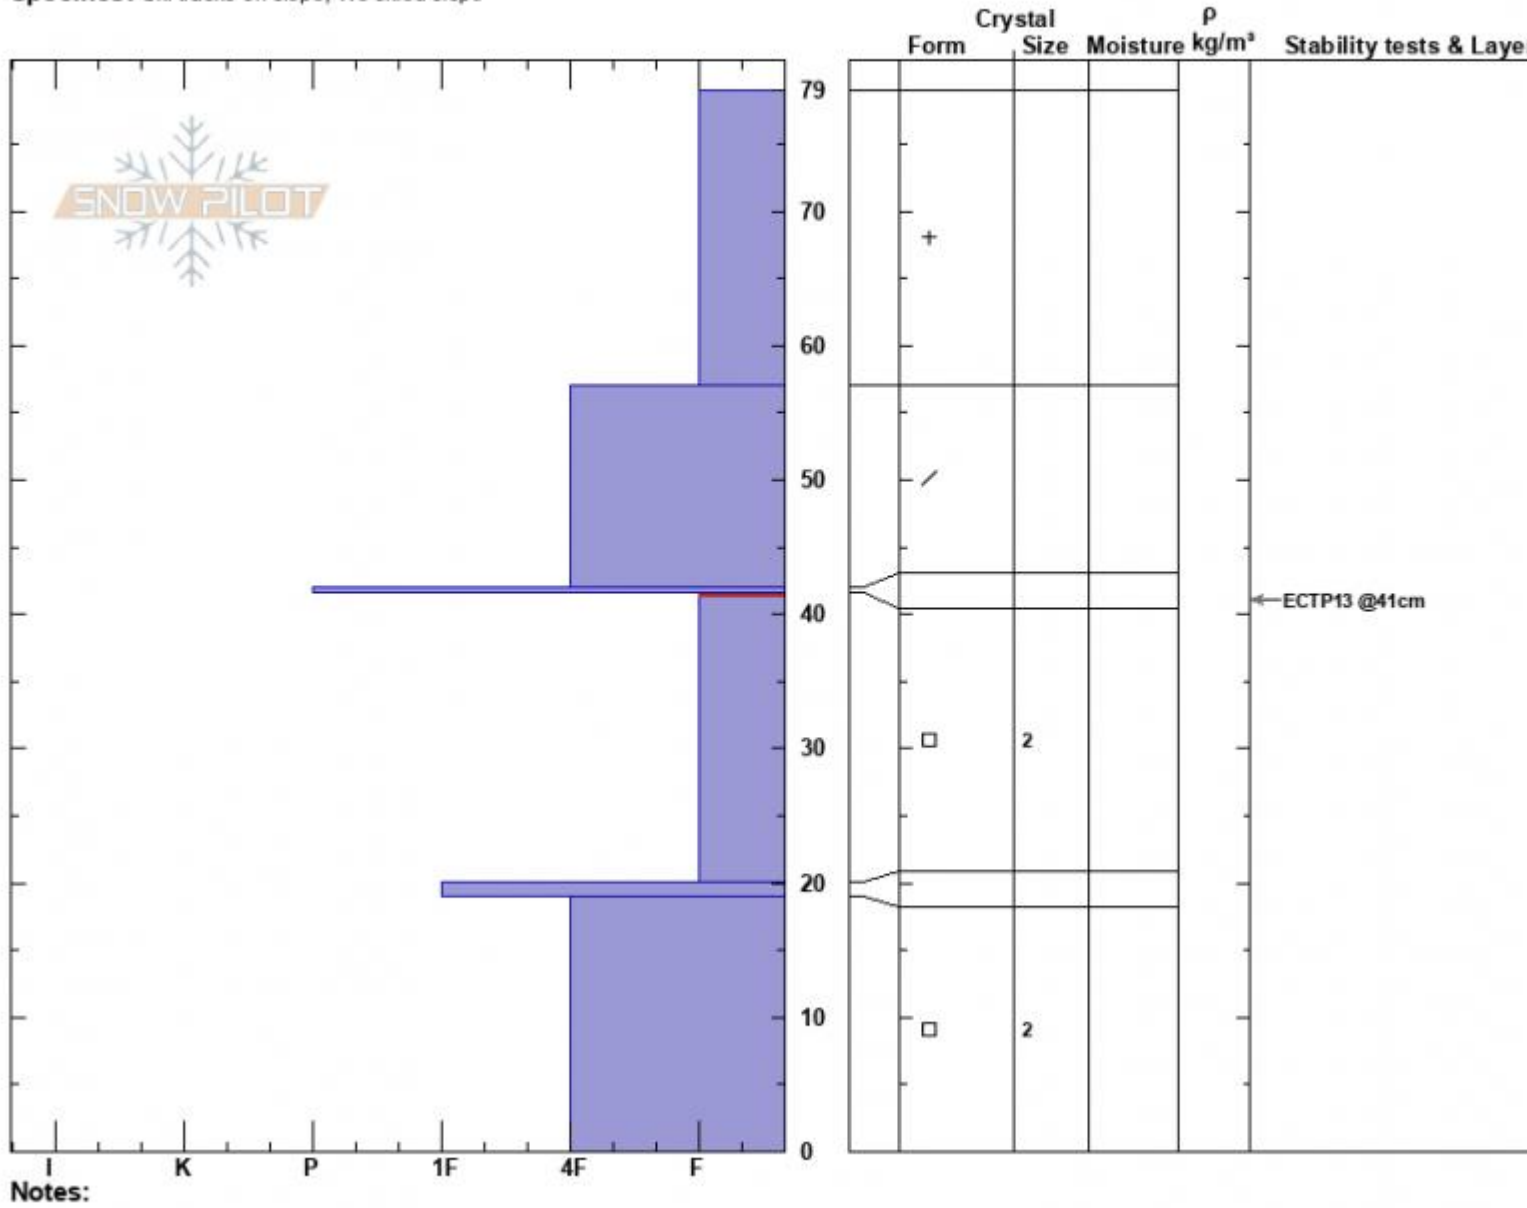

Tyler's  
 Madison Range-N  
 MT  
 Elevation: 9000 ft  
 Aspect: 270°  
 Specifics: Ski tracks on slope; We skied slope

Ian Hoyer  
 12/18/2024 - 11:00am  
 Co-ord: 45.32341N, -111.38254W  
 Slope Angle: 29°  
 Wind Loading: no

Stability: Fair  
 Air Temperature:  
 Sky Cover: OVC  
 Precipitation: NO  
 Wind: S Strong

HS:79  
 PF:65  
 PS:15  
 Layer Notes:  
 41.5-20cm: Problematic layer

Advisory Region  
 Northern Madison  
 Longitude  
 -111.39W  
 Latitude  
 45.34N  
 Northern Madison, 2024-12-18