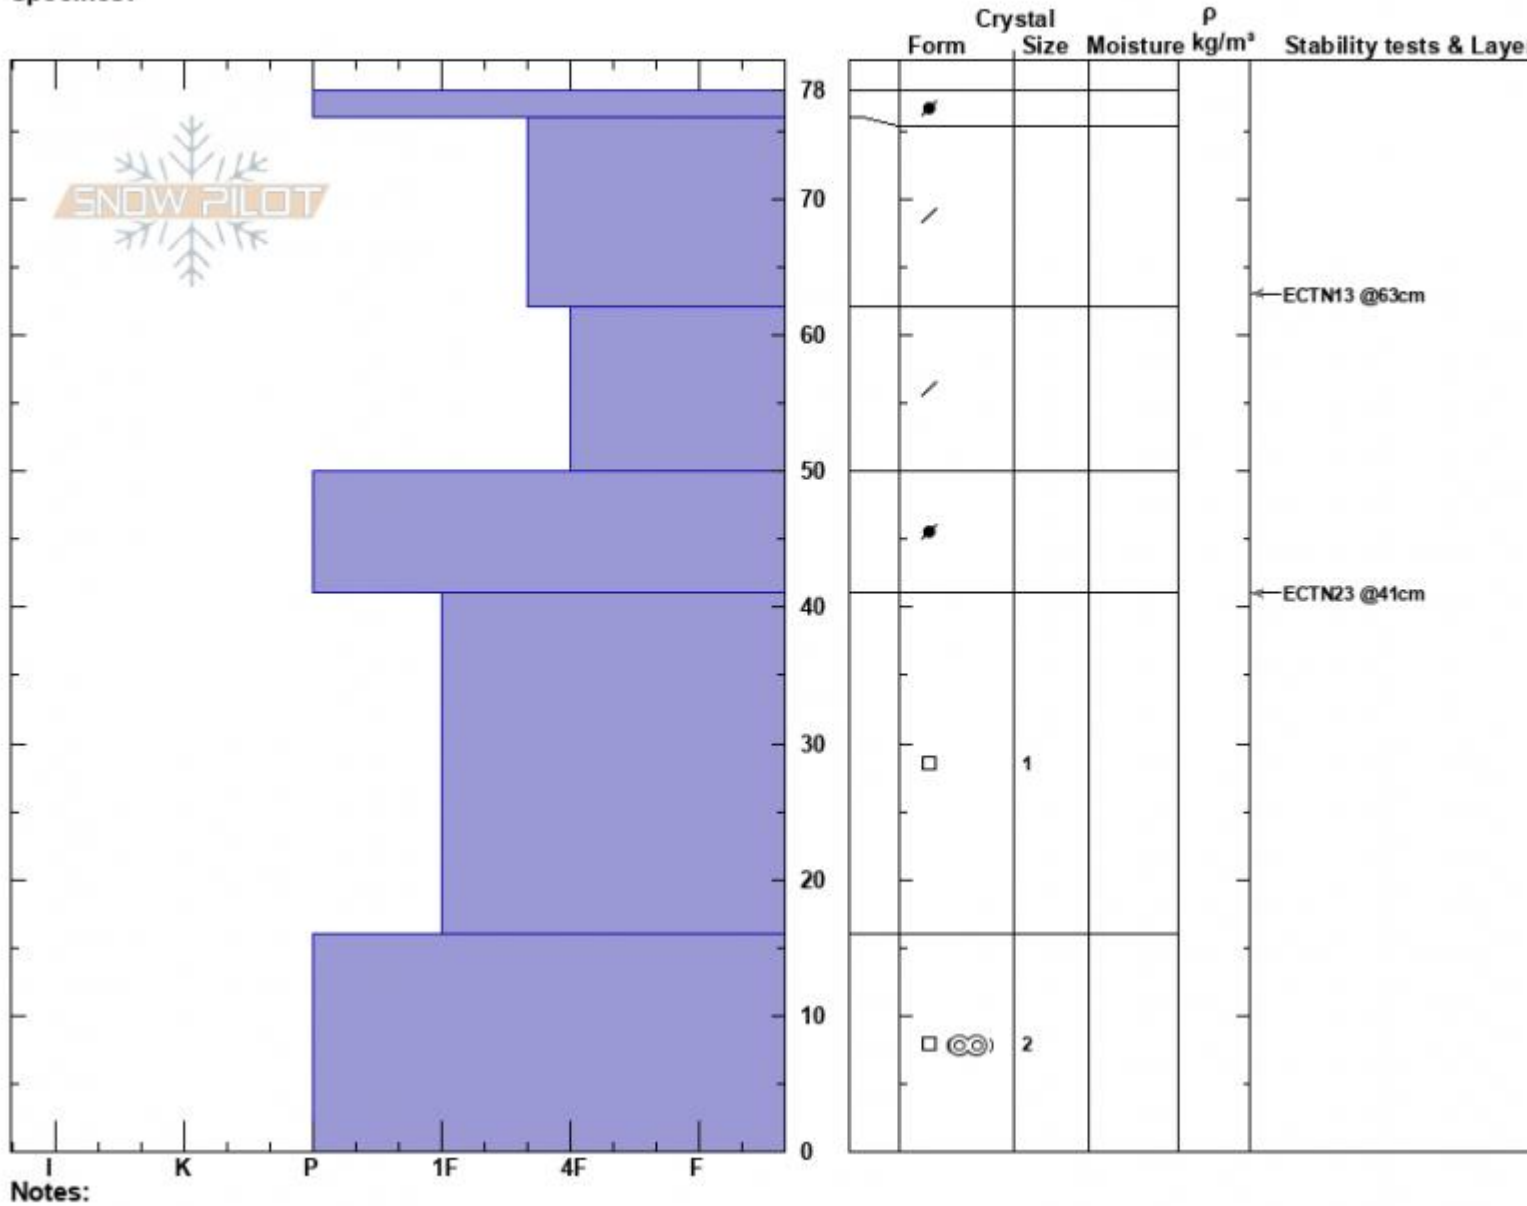

The Throne Lower EFace  
 Bridger Range  
 MT  
 Elevation: 7943 ft  
 Aspect: 59°  
 Specifics:

Haylee Darby  
 12/19/2024 - 12:00pm  
 Co-ord: 45.88471N, -110.94926W  
 Slope Angle: 34°  
 Wind Loading:

Stability:  
 Air Temperature: 1°C  
 Sky Cover: FEW  
 Precipitation: NO  
 Wind: W Light Breeze

HS:78  
 PF:35

Layer Notes:

Advisory Region  
 Bridger Range  
 Longitude  
 -110.95W  
 Latitude  
 45.88N  
 Bridger Range, 2024-12-19