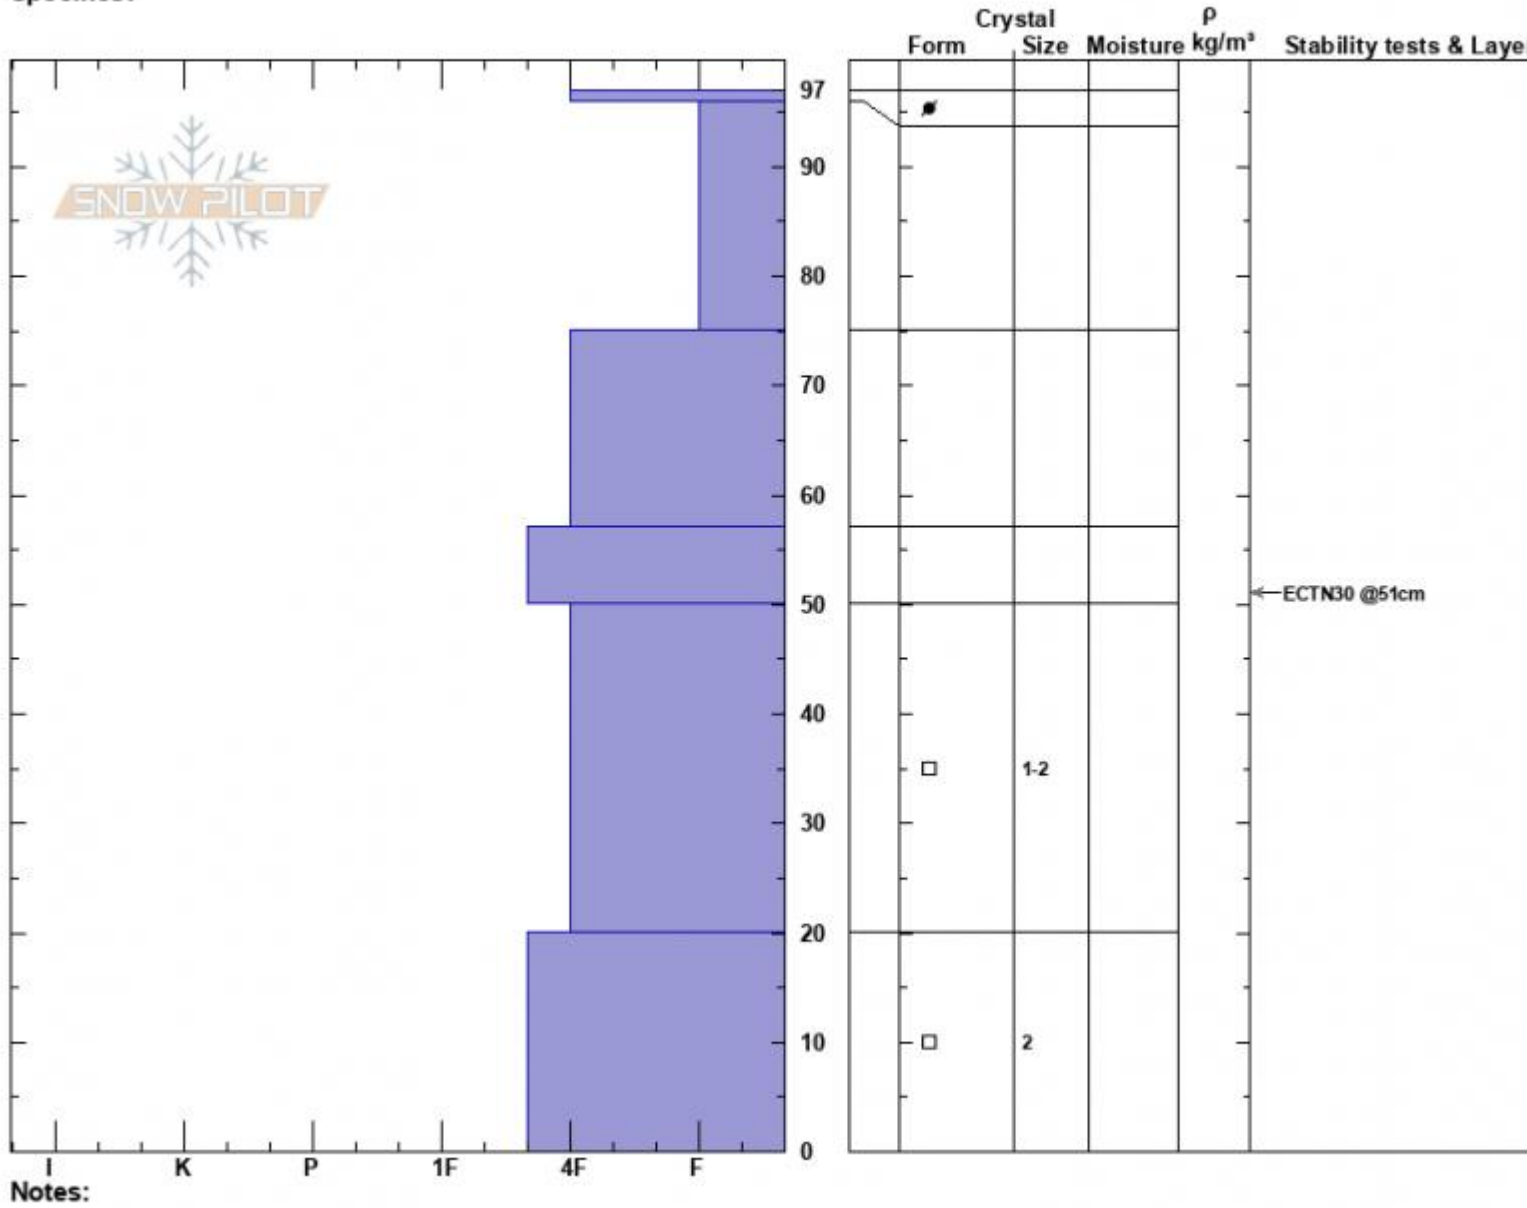

The Throne East Face  
 Bridger Range  
 MT  
**Elevation:** 8133 ft  
**Aspect:** 80°  
**Specifics:**

Haylee Darby  
 12/19/2024 - 12:40pm  
**Co-ord:** 45.88359N, -110.95069W  
**Slope Angle:** 30°  
**Wind Loading:**

**Stability:**  
**Air Temperature:** 1°C  
**Sky Cover:** FEW  
**Precipitation:** NO  
**Wind:** W Light Breeze

**Layer Notes:**

Advisory Region  
 Bridger Range  
 Longitude  
 -110.95W  
 Latitude  
 45.88N  
 Bridger Range, 2024-12-19