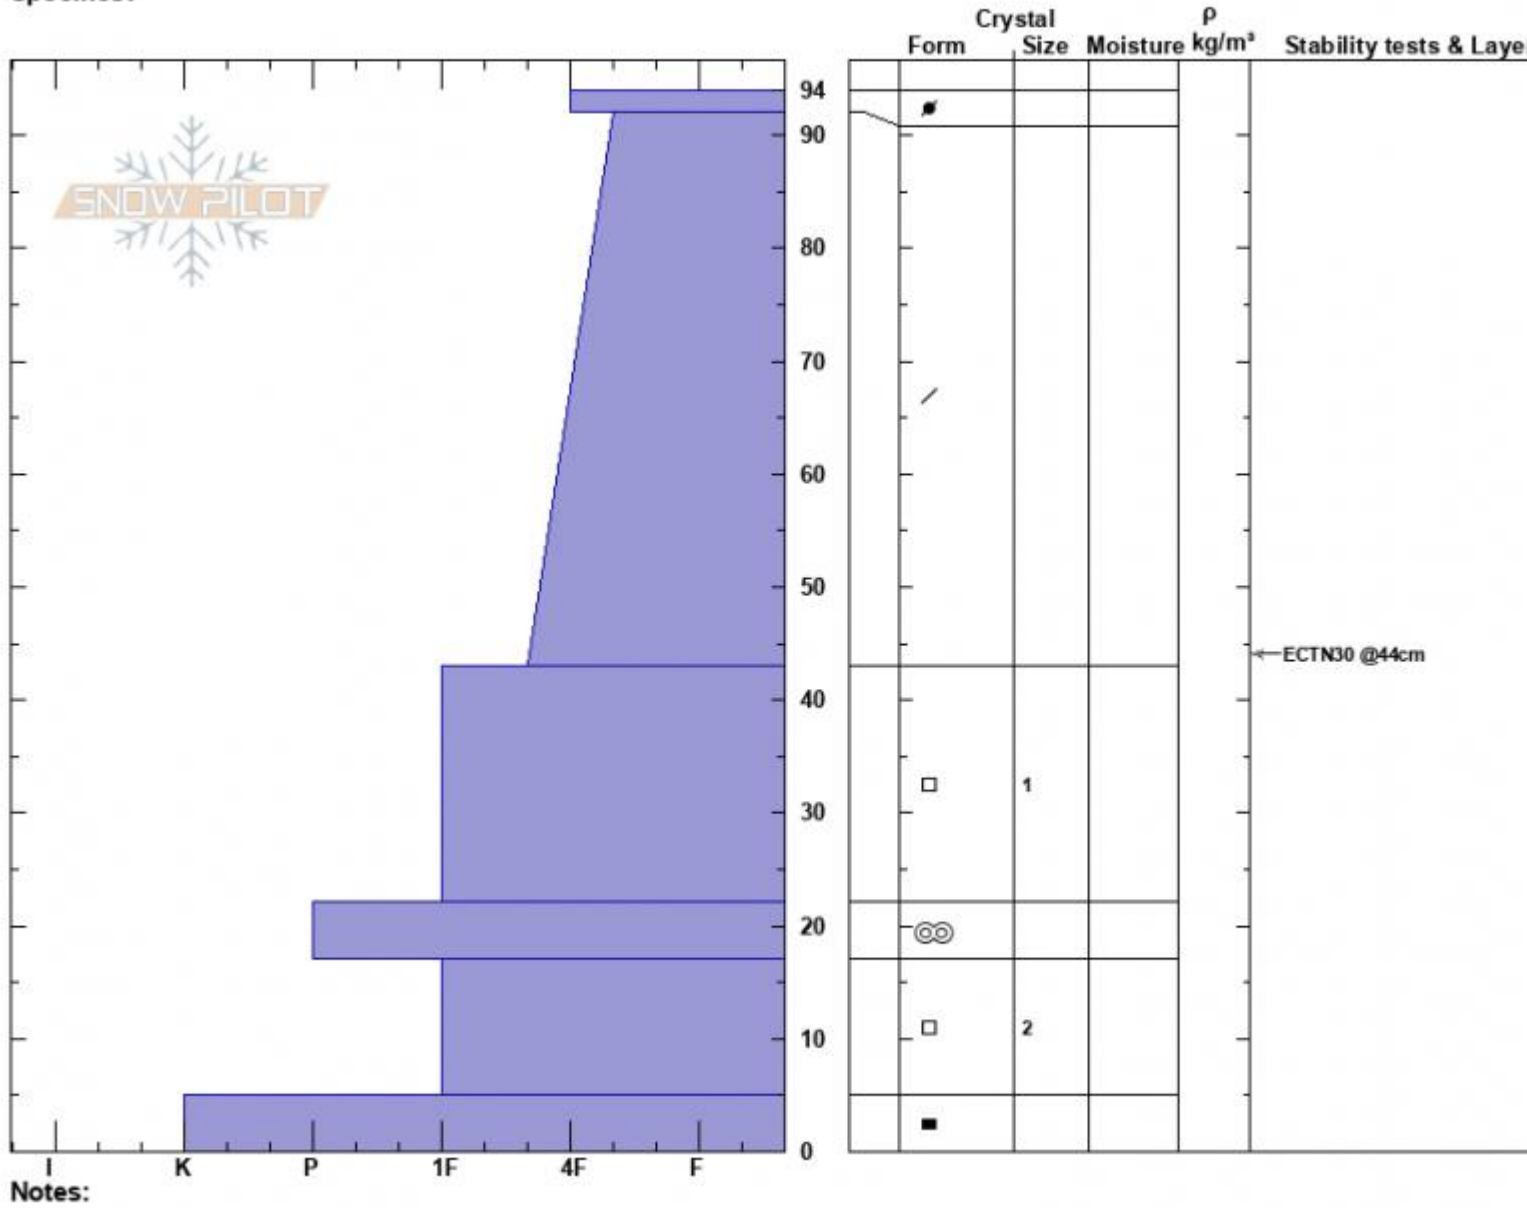

The Throne North  
 Bridger Range  
 MT  
 Elevation: 8373 ft  
 Aspect: 323°  
 Specifics:

Haylee Darby  
 12/19/2024 - 1:30pm  
 Co-ord: 45.88261N, -110.95281W  
 Slope Angle: 21°  
 Wind Loading:

Stability:  
 Air Temperature: 0°C  
 Sky Cover: FEW  
 Precipitation: NO  
 Wind: W Light Breeze

HS:94 Layer Notes:

Advisory Region  
 Bridger Range  
 Longitude  
 -110.95W  
 Latitude  
 45.88N  
 Bridger Range, 2024-12-19